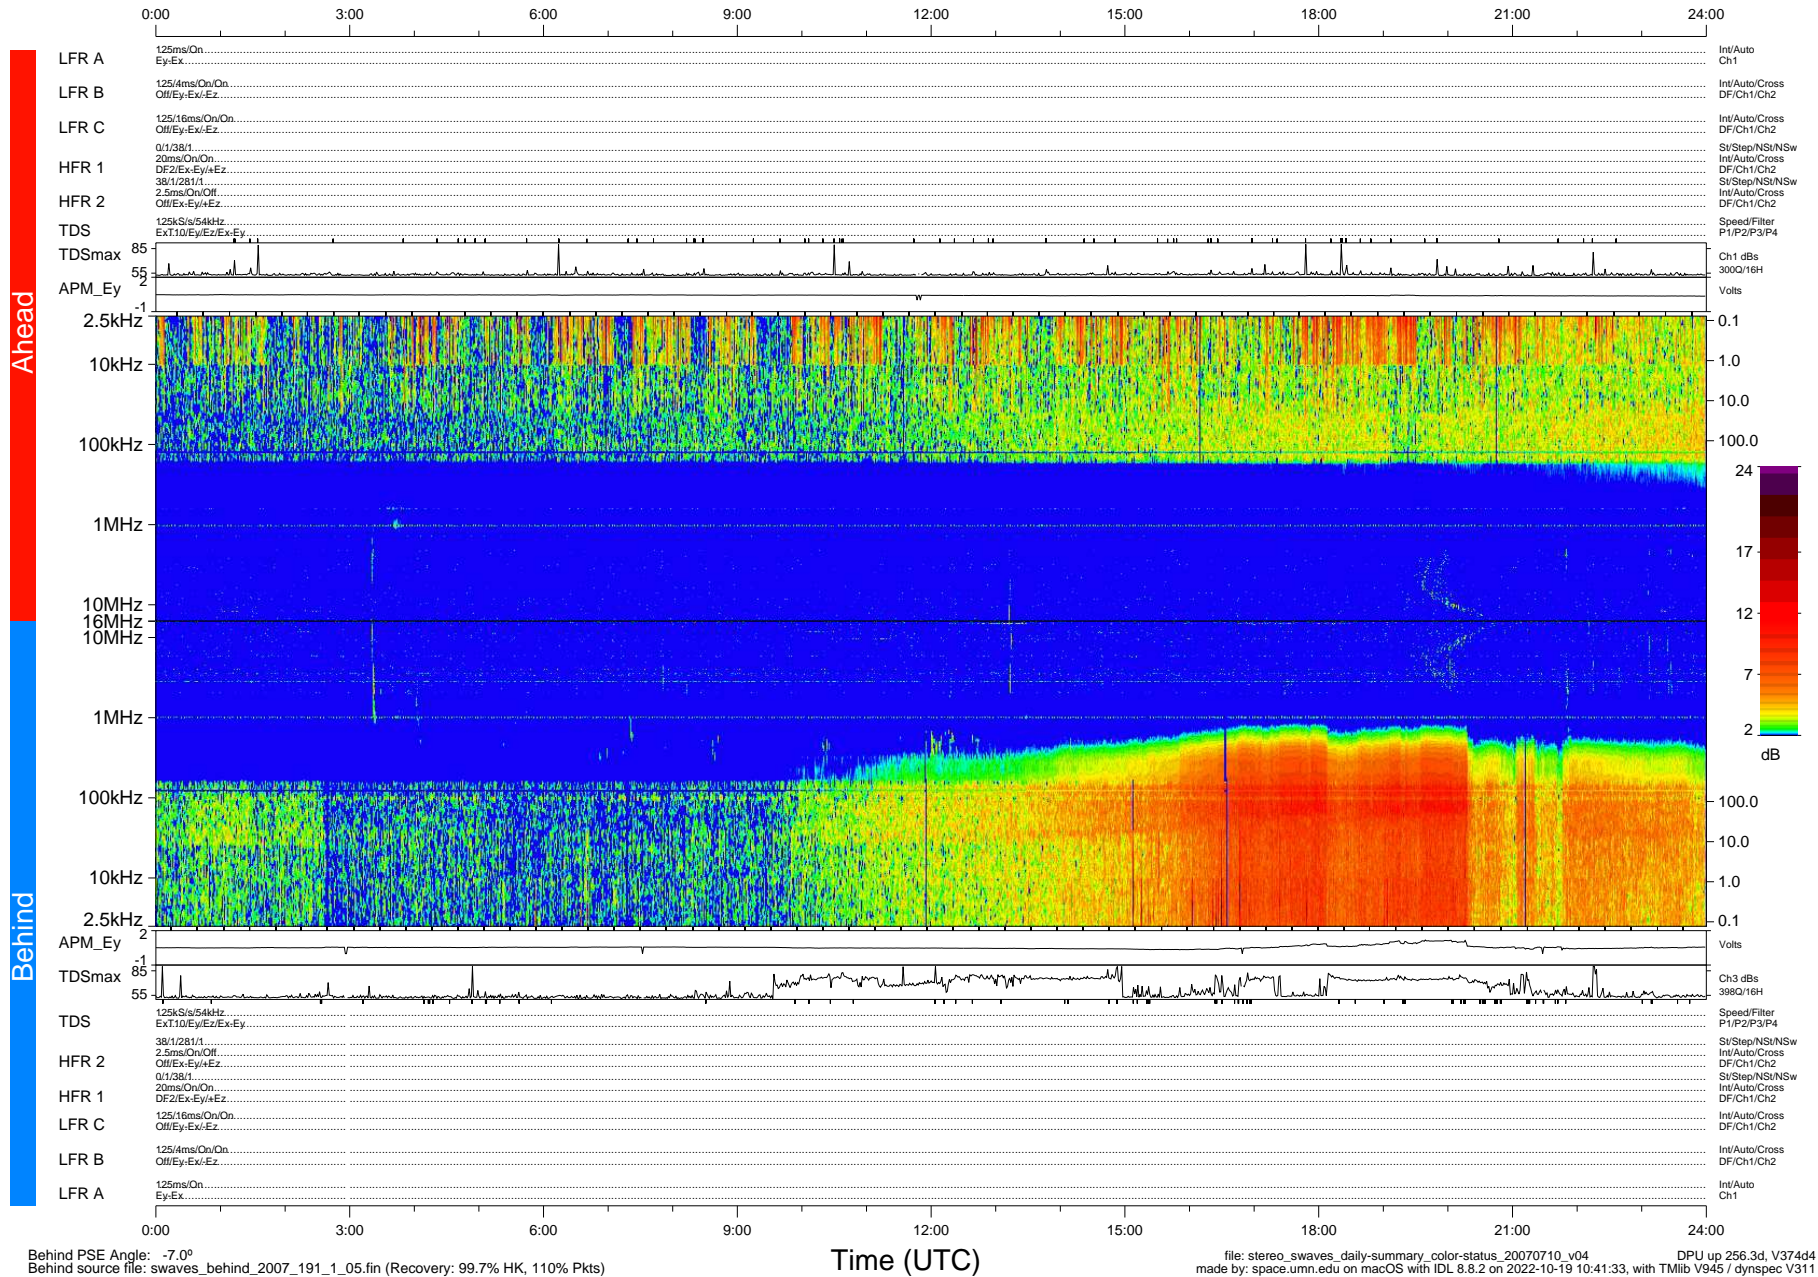

STEREO/WAVES Daily Summary - 10-Jul-2007 (DOY 191)

Ahead source file: swaves_ahead_2007_191_1_04.fin (Recovery: 99.9% HK, 96% Pkts)
Ahead PSE Angle: 10.7°

DPU up 246.2d, V374d4

Behind PSE Angle: -7.0°
Behind source file: swaves_behind_2007_191_1_05.fin (Recovery: 99.7% HK, 110% Pkts)

Time (UTC)