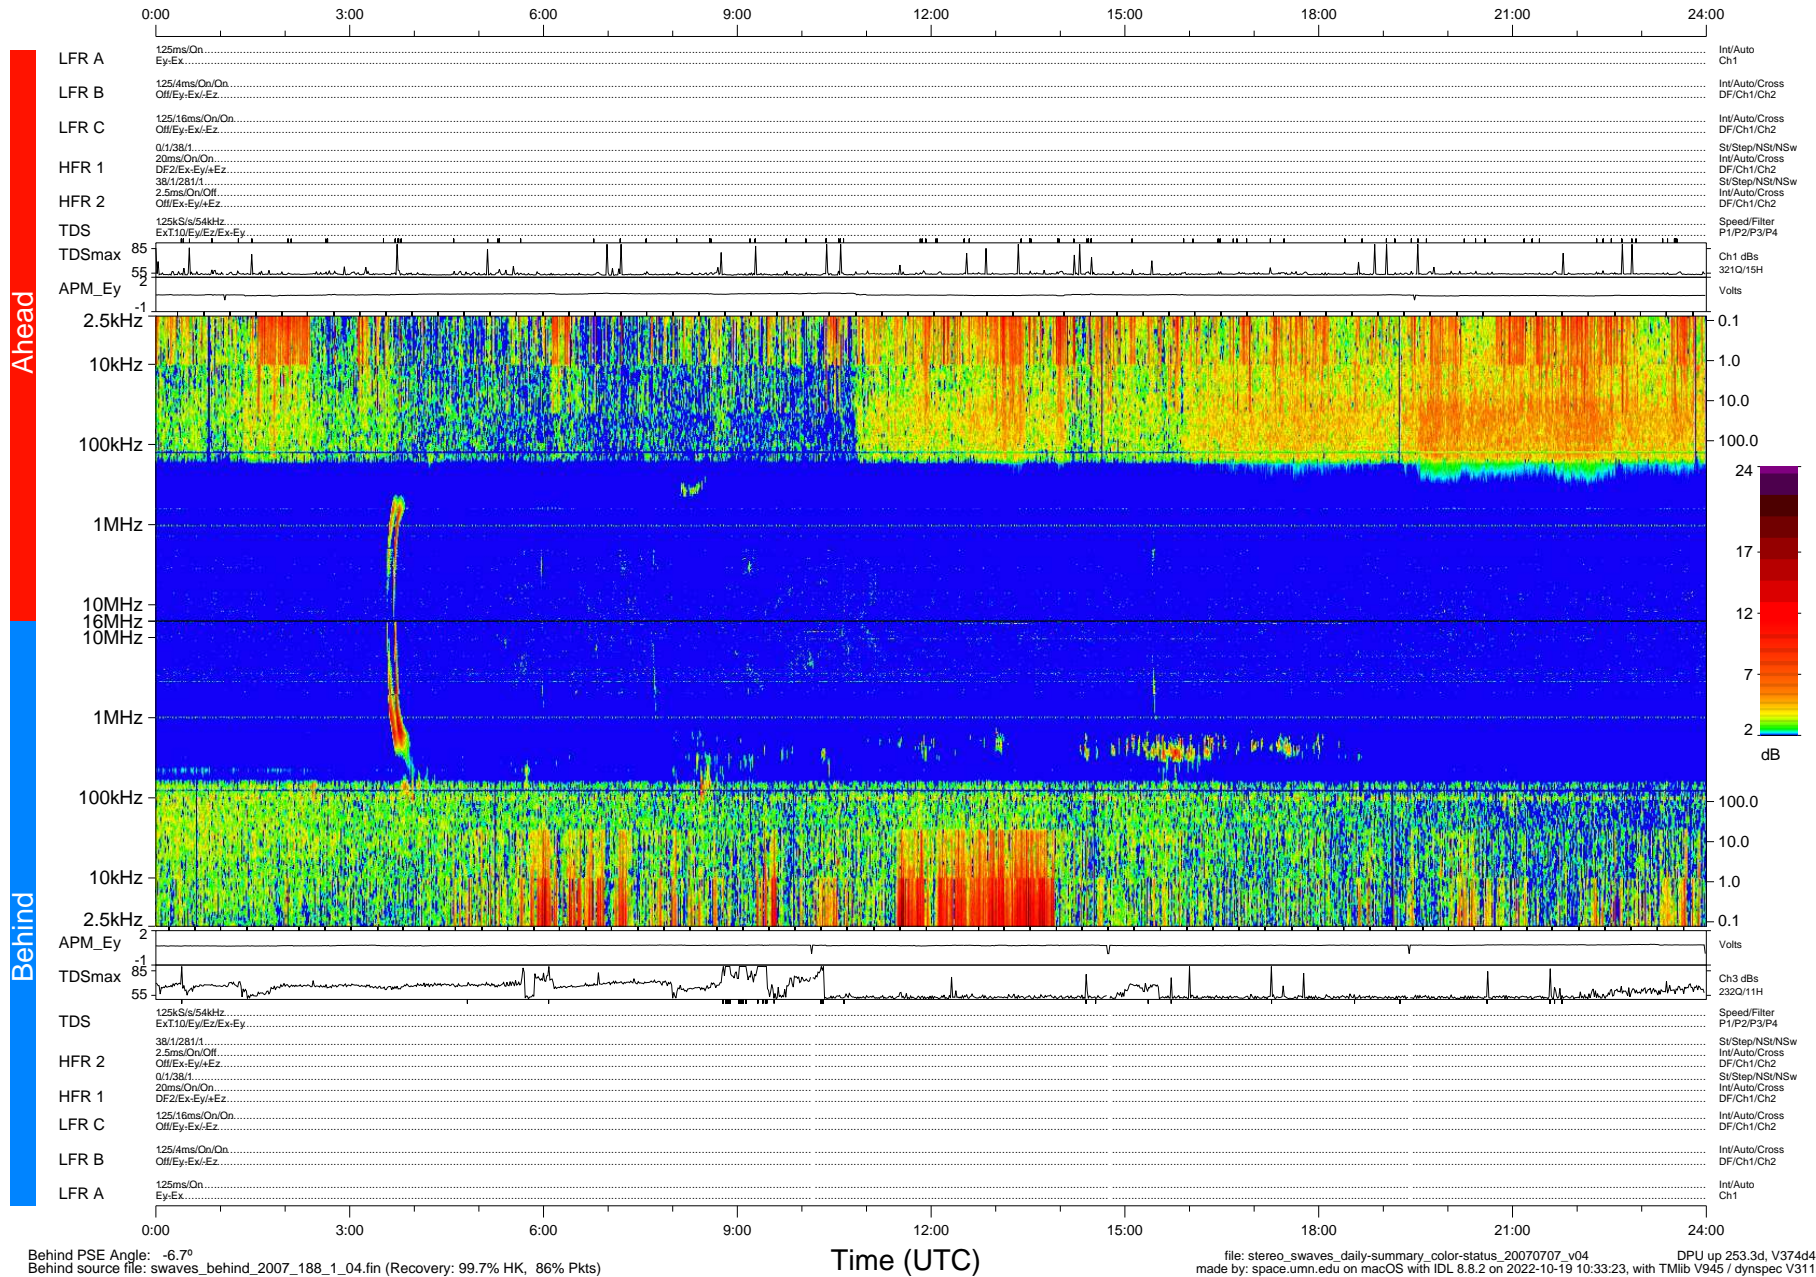

STEREO/WAVES Daily Summary - 07-Jul-2007 (DOY 188)

Ahead source file: swaves_ahead_2007_188_1_04.fin (Recovery: 99.9% HK, 100% Pkts)
Ahead PSE Angle: 10.5°

DPU up 243.2d, V374d4

Behind PSE Angle: -6.7°
Behind source file: swaves_behind_2007_188_1_04.fin (Recovery: 99.7% HK, 86% Pkts)