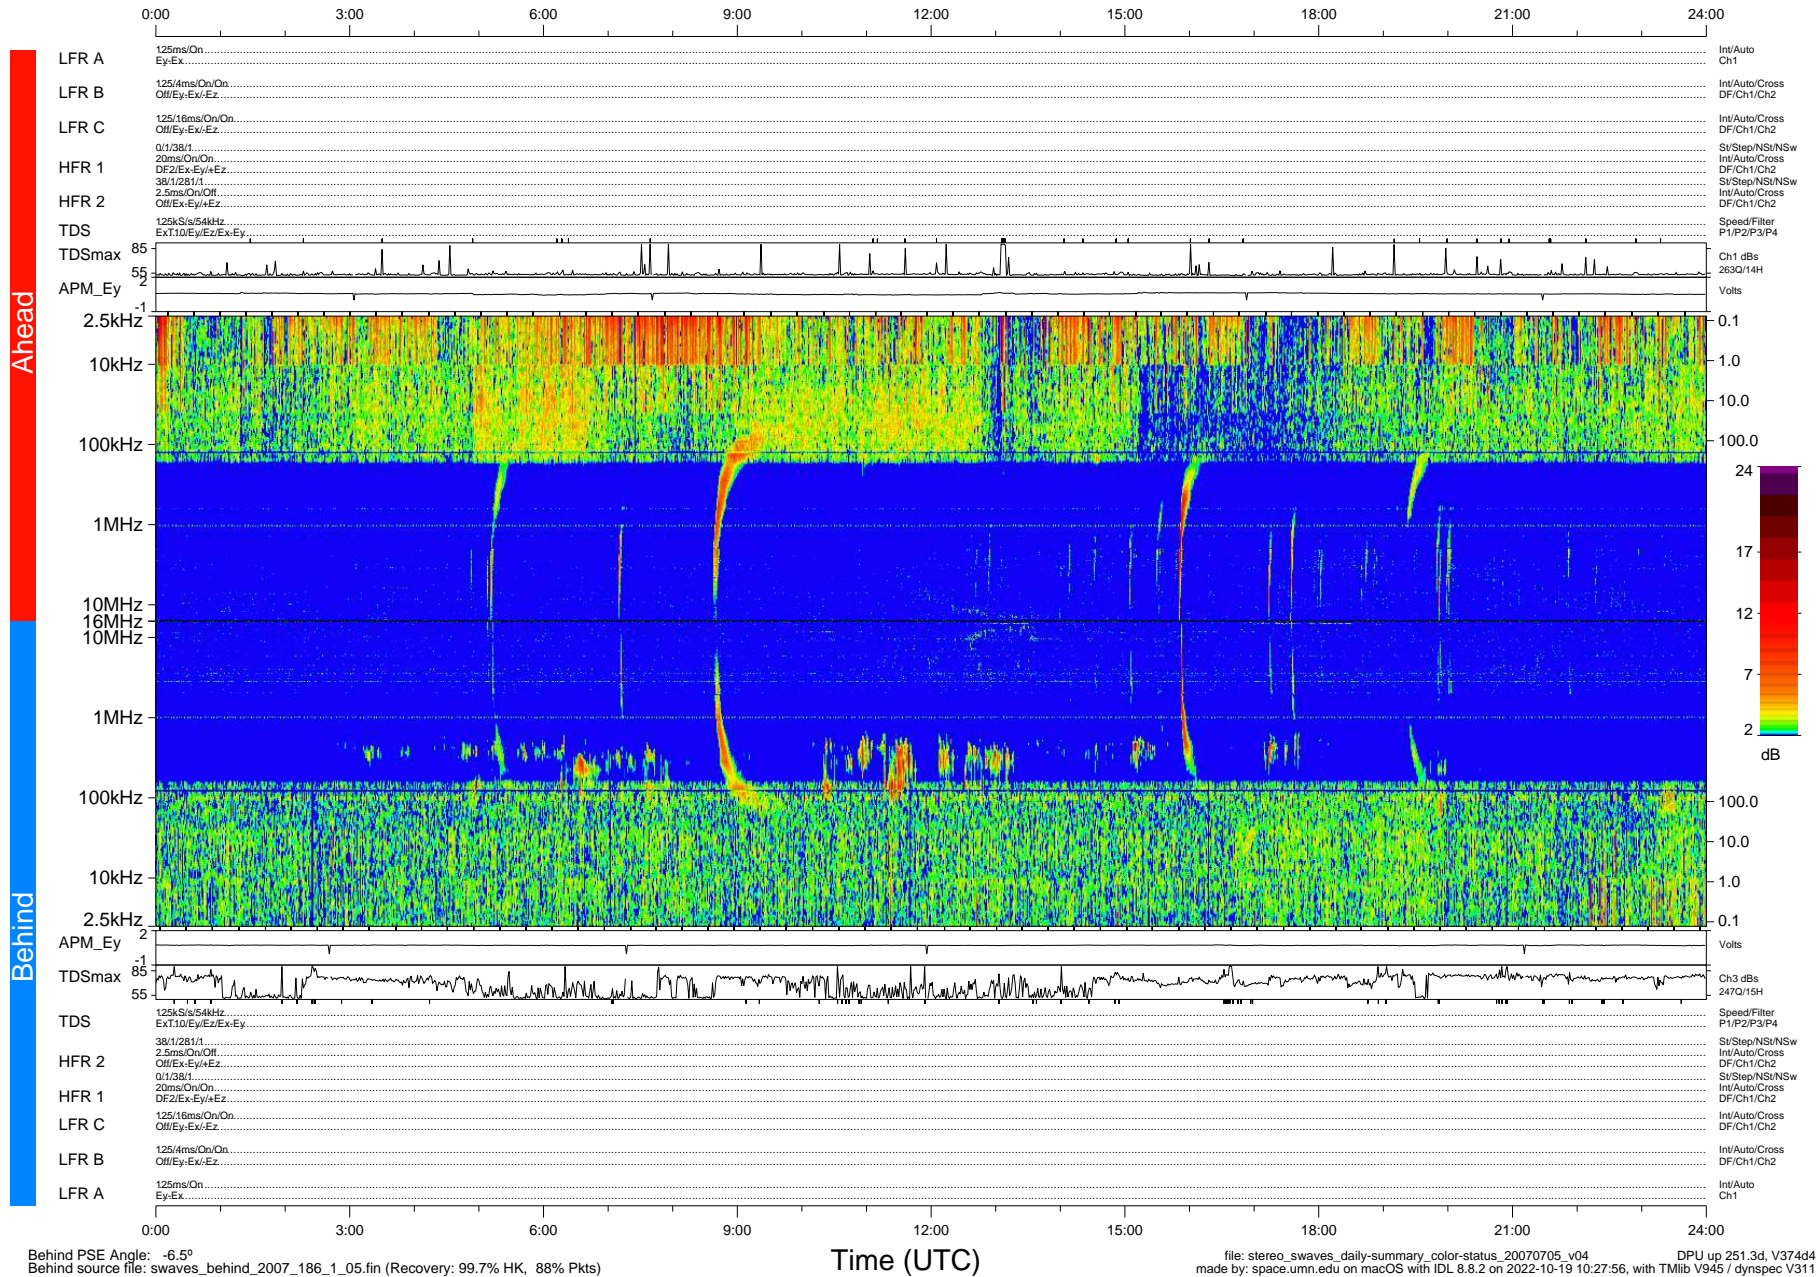

STEREO/WAVES Daily Summary - 05-Jul-2007 (DOY 186)

Ahead source file: swaves_ahead_2007_186_1_04.fin (Recovery: 99.7% HK, 90% Pkts)
Ahead PSE Angle: 10.3°

DPU up 241.2d, V374d4

Behind PSE Angle: -6.5°
Behind source file: swaves_behind_2007_186_1_05.fin (Recovery: 99.7% HK, 88% Pkts)

Time (UTC)