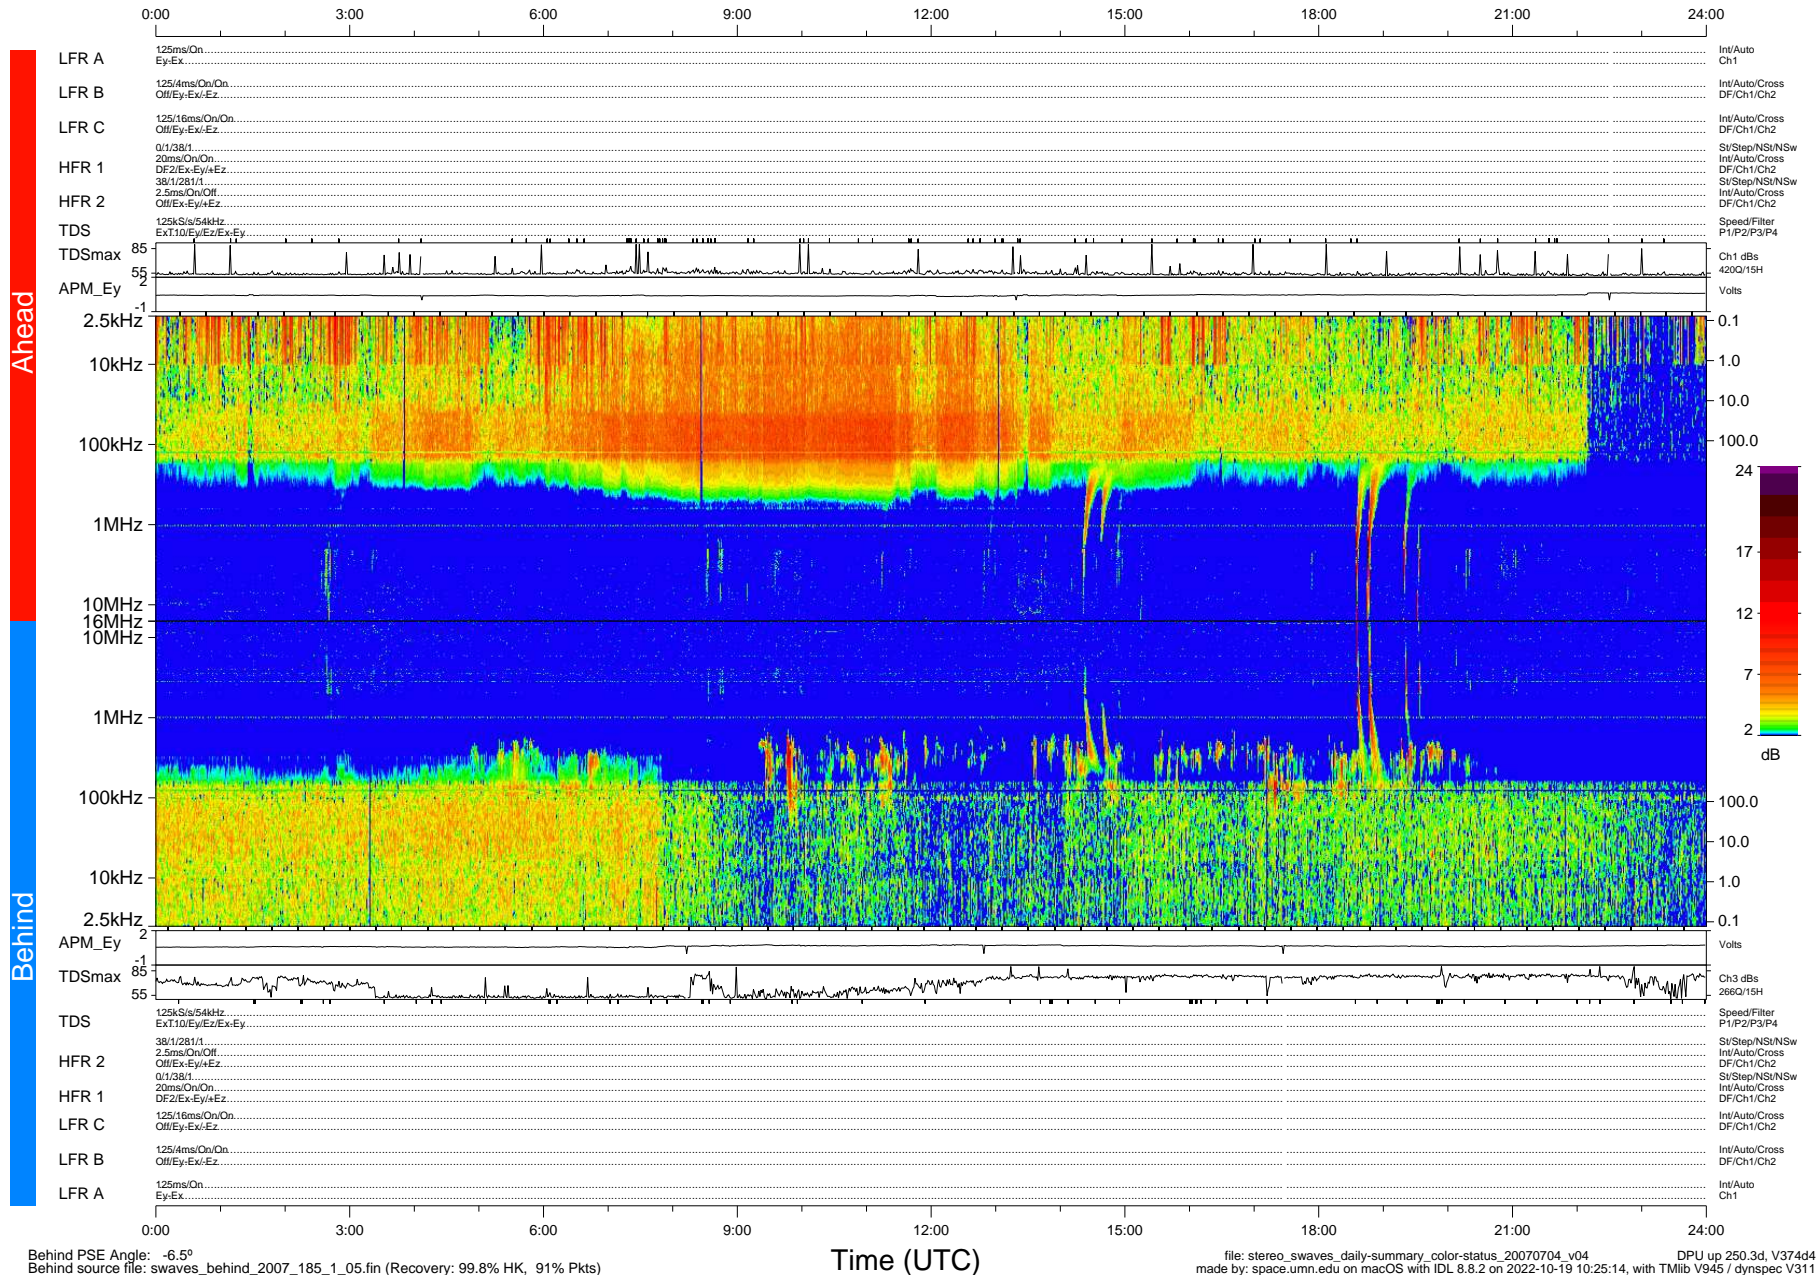

STEREO/WAVES Daily Summary - 04-Jul-2007 (DOY 185)

Ahead source file: swaves_ahead_2007_185_1_04.fin (Recovery: 99.8% HK, 114% Pkts)
Ahead PSE Angle: 10.1°

DPU up 240.2d, V374d4

Behind PSE Angle: -6.5°
Behind source file: swaves_behind_2007_185_1_05.fin (Recovery: 99.8% HK, 91% Pkts)