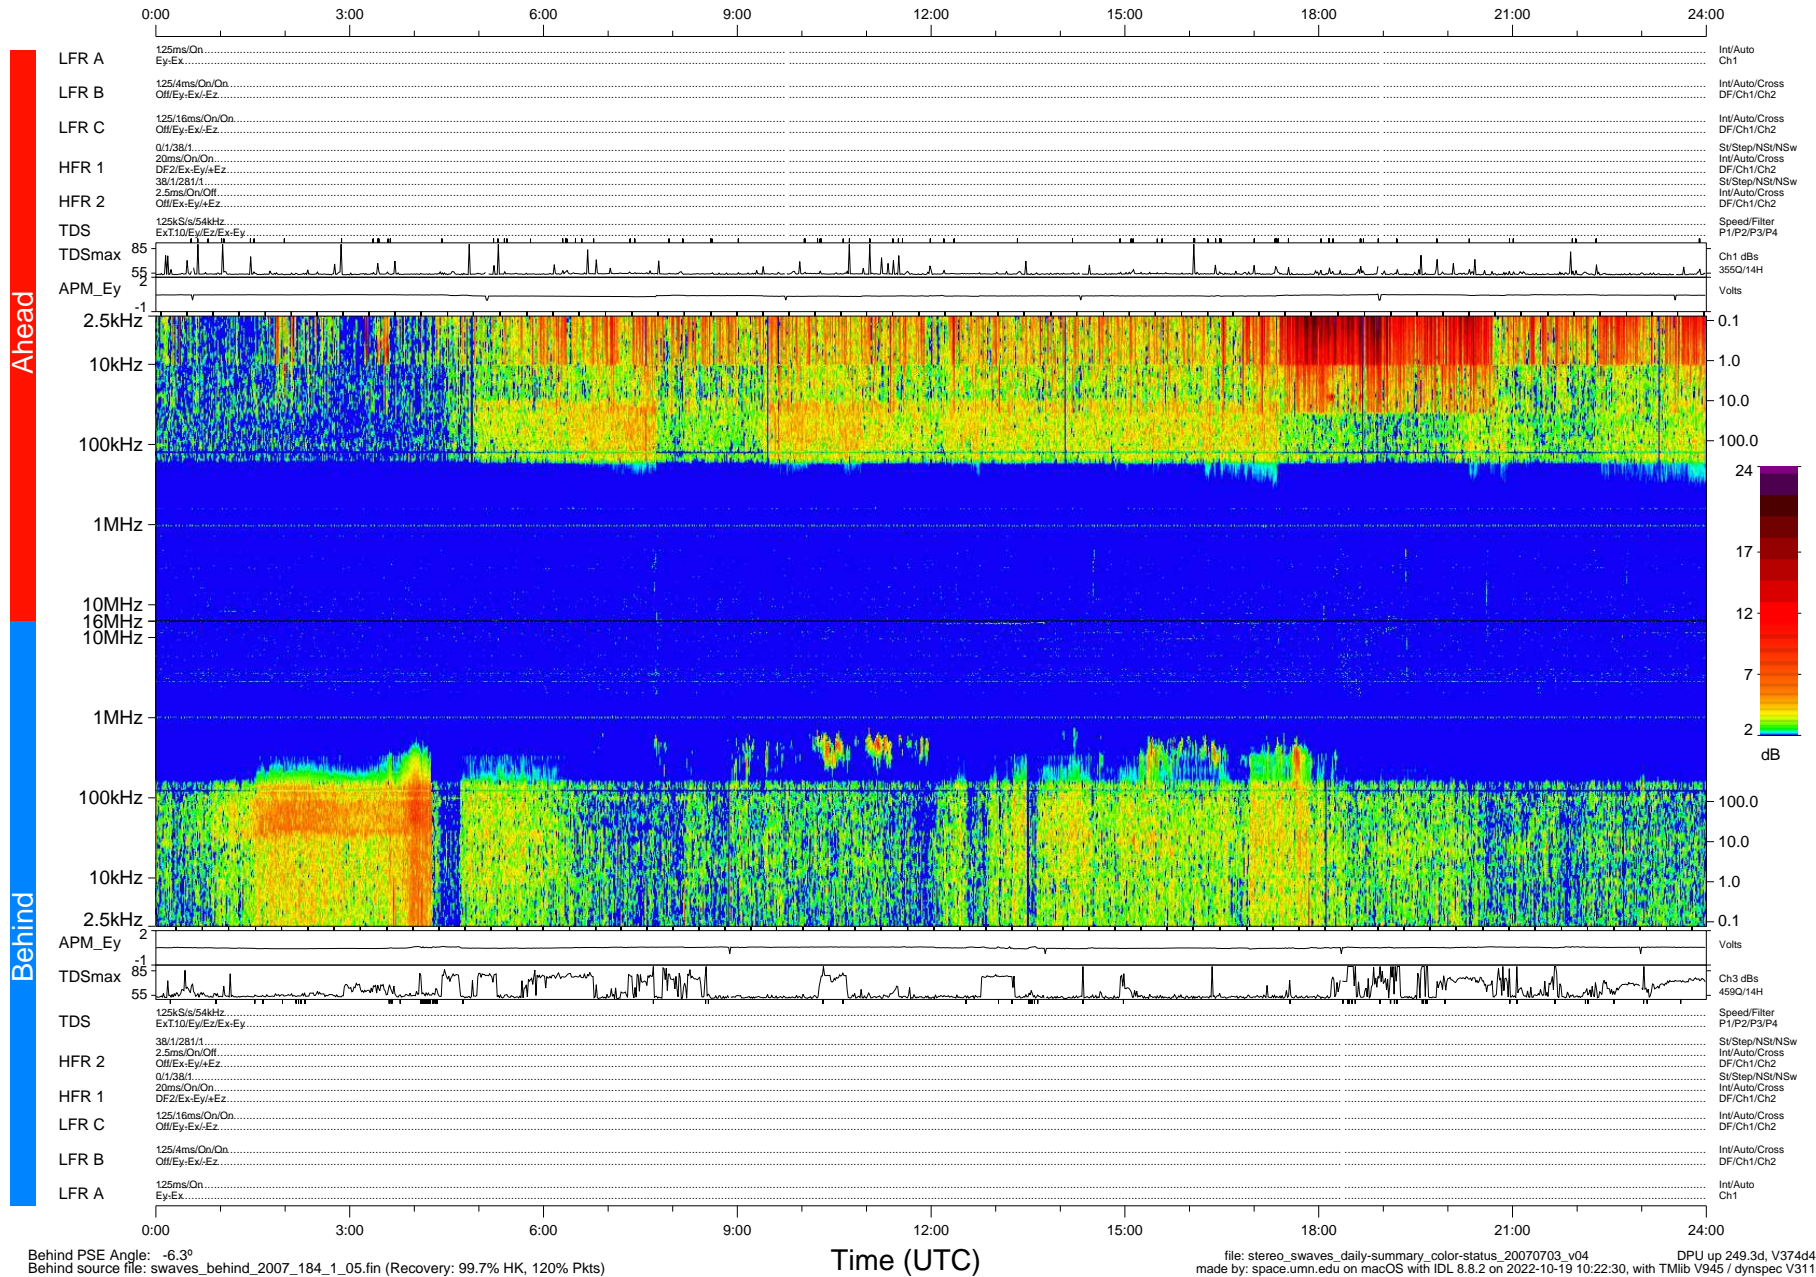

STEREO/WAVES Daily Summary - 03-Jul-2007 (DOY 184)

Ahead source file: swaves_ahead_2007_184_1_04.fin (Recovery: 99.4% HK, 104% Pkts)
Ahead PSE Angle: 10.0°

DPU up 239.2d, V374d4

Behind PSE Angle: -6.3°
Behind source file: swaves_behind_2007_184_1_05.fin (Recovery: 99.7% HK, 120% Pkts)

Time (UTC)