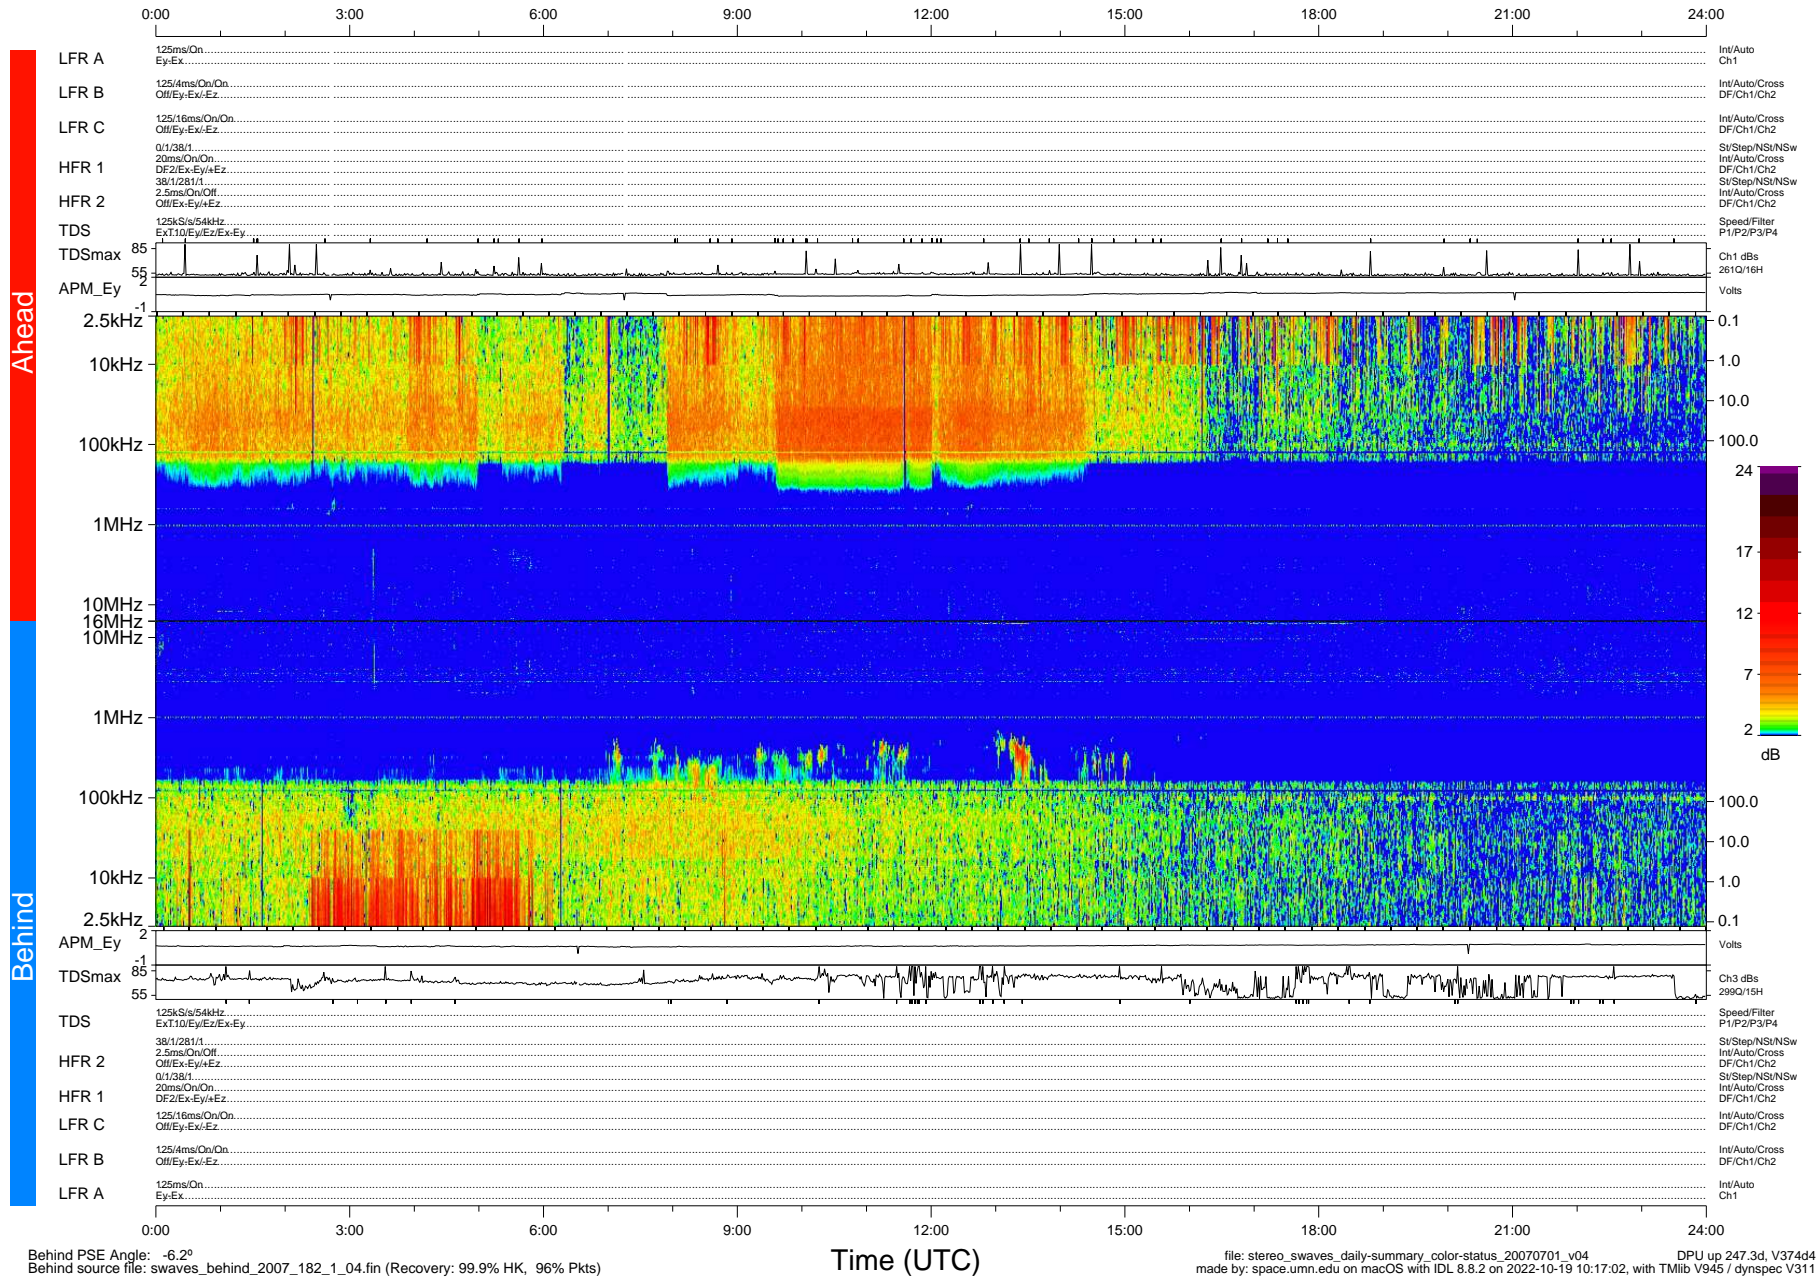

STEREO/WAVES Daily Summary - 01-Jul-2007 (DOY 182)

Ahead source file: swaves_ahead_2007_182_1_04.fin (Recovery: 99.8% HK, 90% Pkts)
Ahead PSE Angle: 9.8°

DPU up 237.2d, V374d4

Behind PSE Angle: -6.2°
Behind source file: swaves_behind_2007_182_1_04.fin (Recovery: 99.9% HK, 96% Pkts)