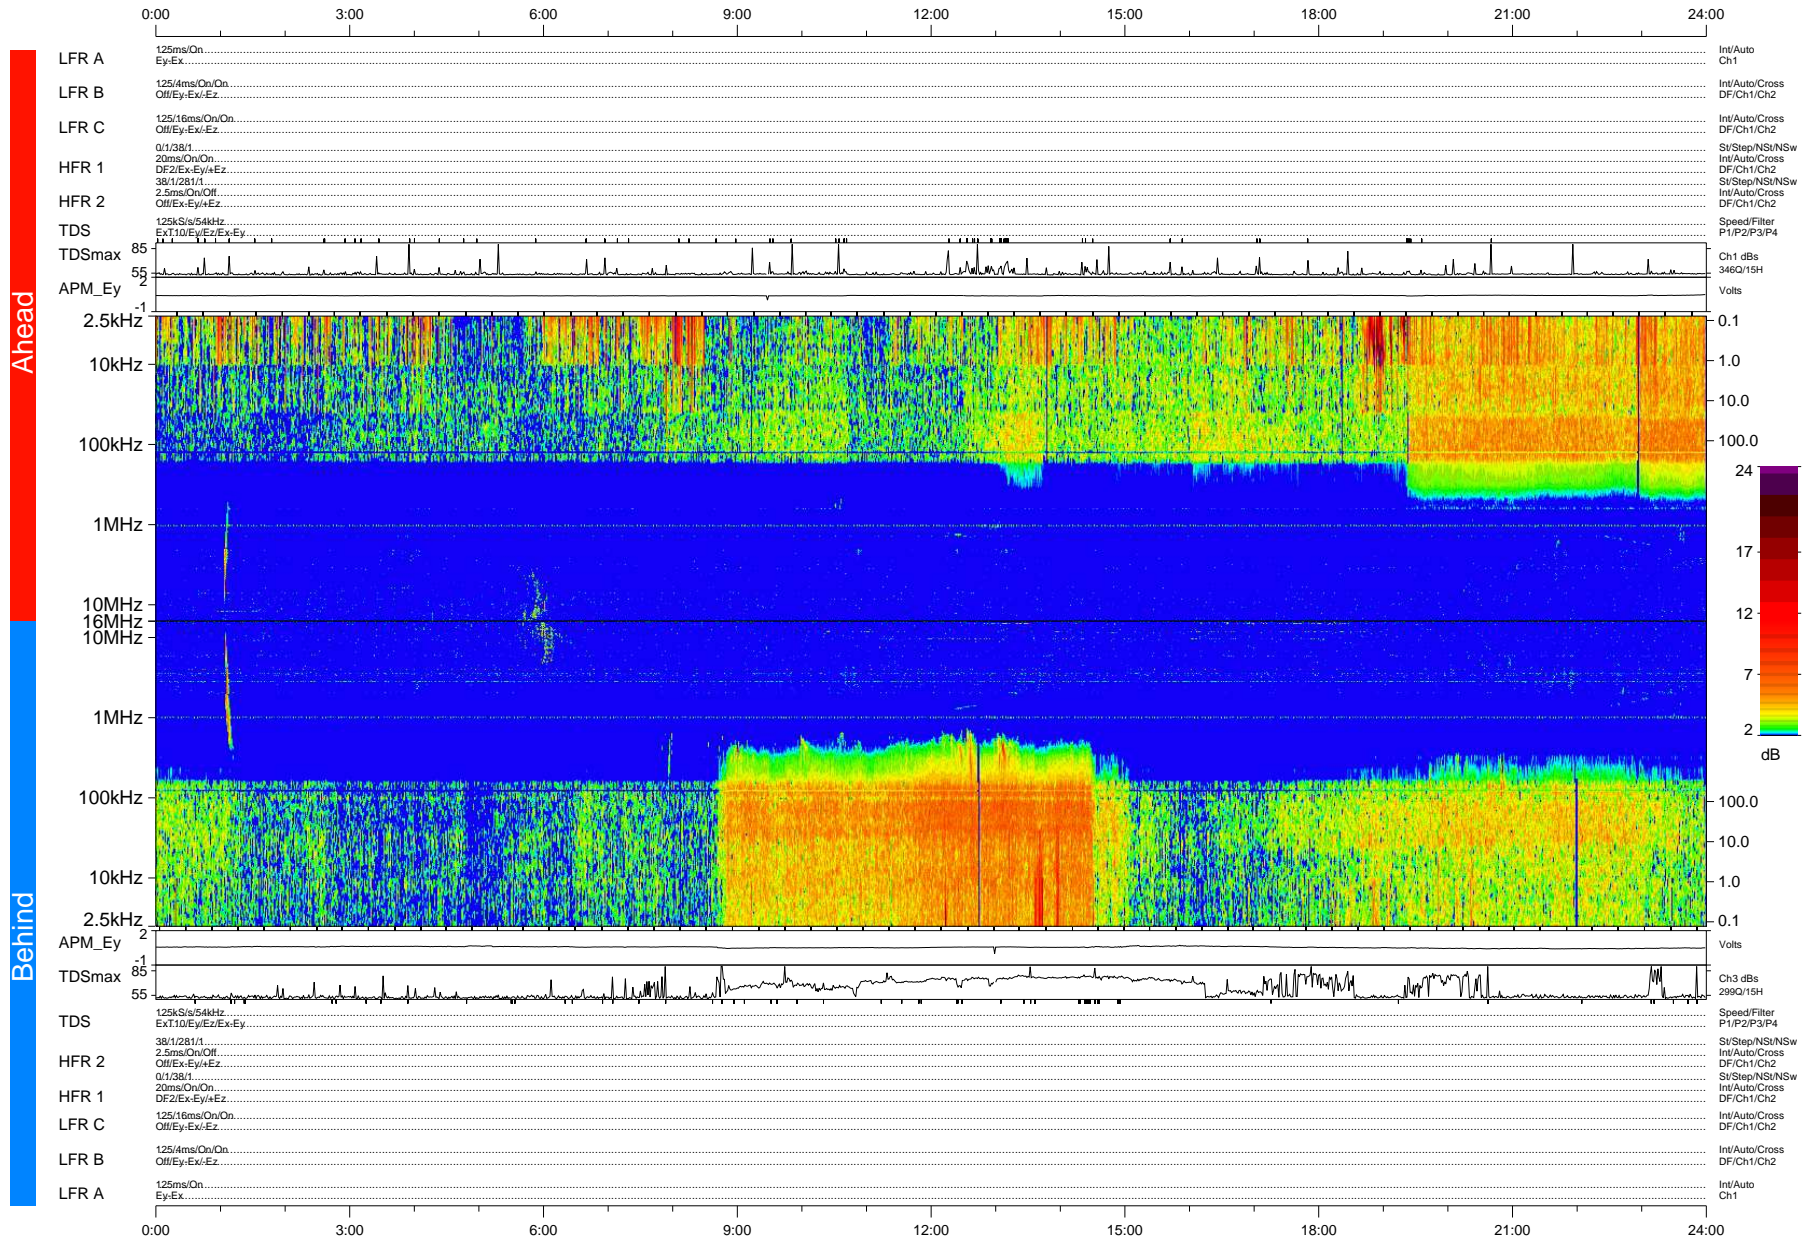

# STEREO/WAVES Daily Summary - 29-Jun-2007 (DOY 180)

Ahead source file: swaves\_ahead\_2007\_180\_1\_04.fin (Recovery: 99.9% HK, 103% Pkts)  
 Ahead PSE Angle: 9.6°

DPU up 235.2d, V374d4

Behind PSE Angle: -6.0°  
 Behind source file: swaves\_behind\_2007\_180\_1\_04.fin (Recovery: 99.9% HK, 96% Pkts)

Time (UTC)

file: stereo\_swaves\_daily-summary\_color-status\_20070629\_v04 DPU up 245.3d, V374d4  
 made by: space.umn.edu on macOS with IDL 8.8.2 on 2022-10-19 10:11:35, with Tmlib V945 / dynspec V311