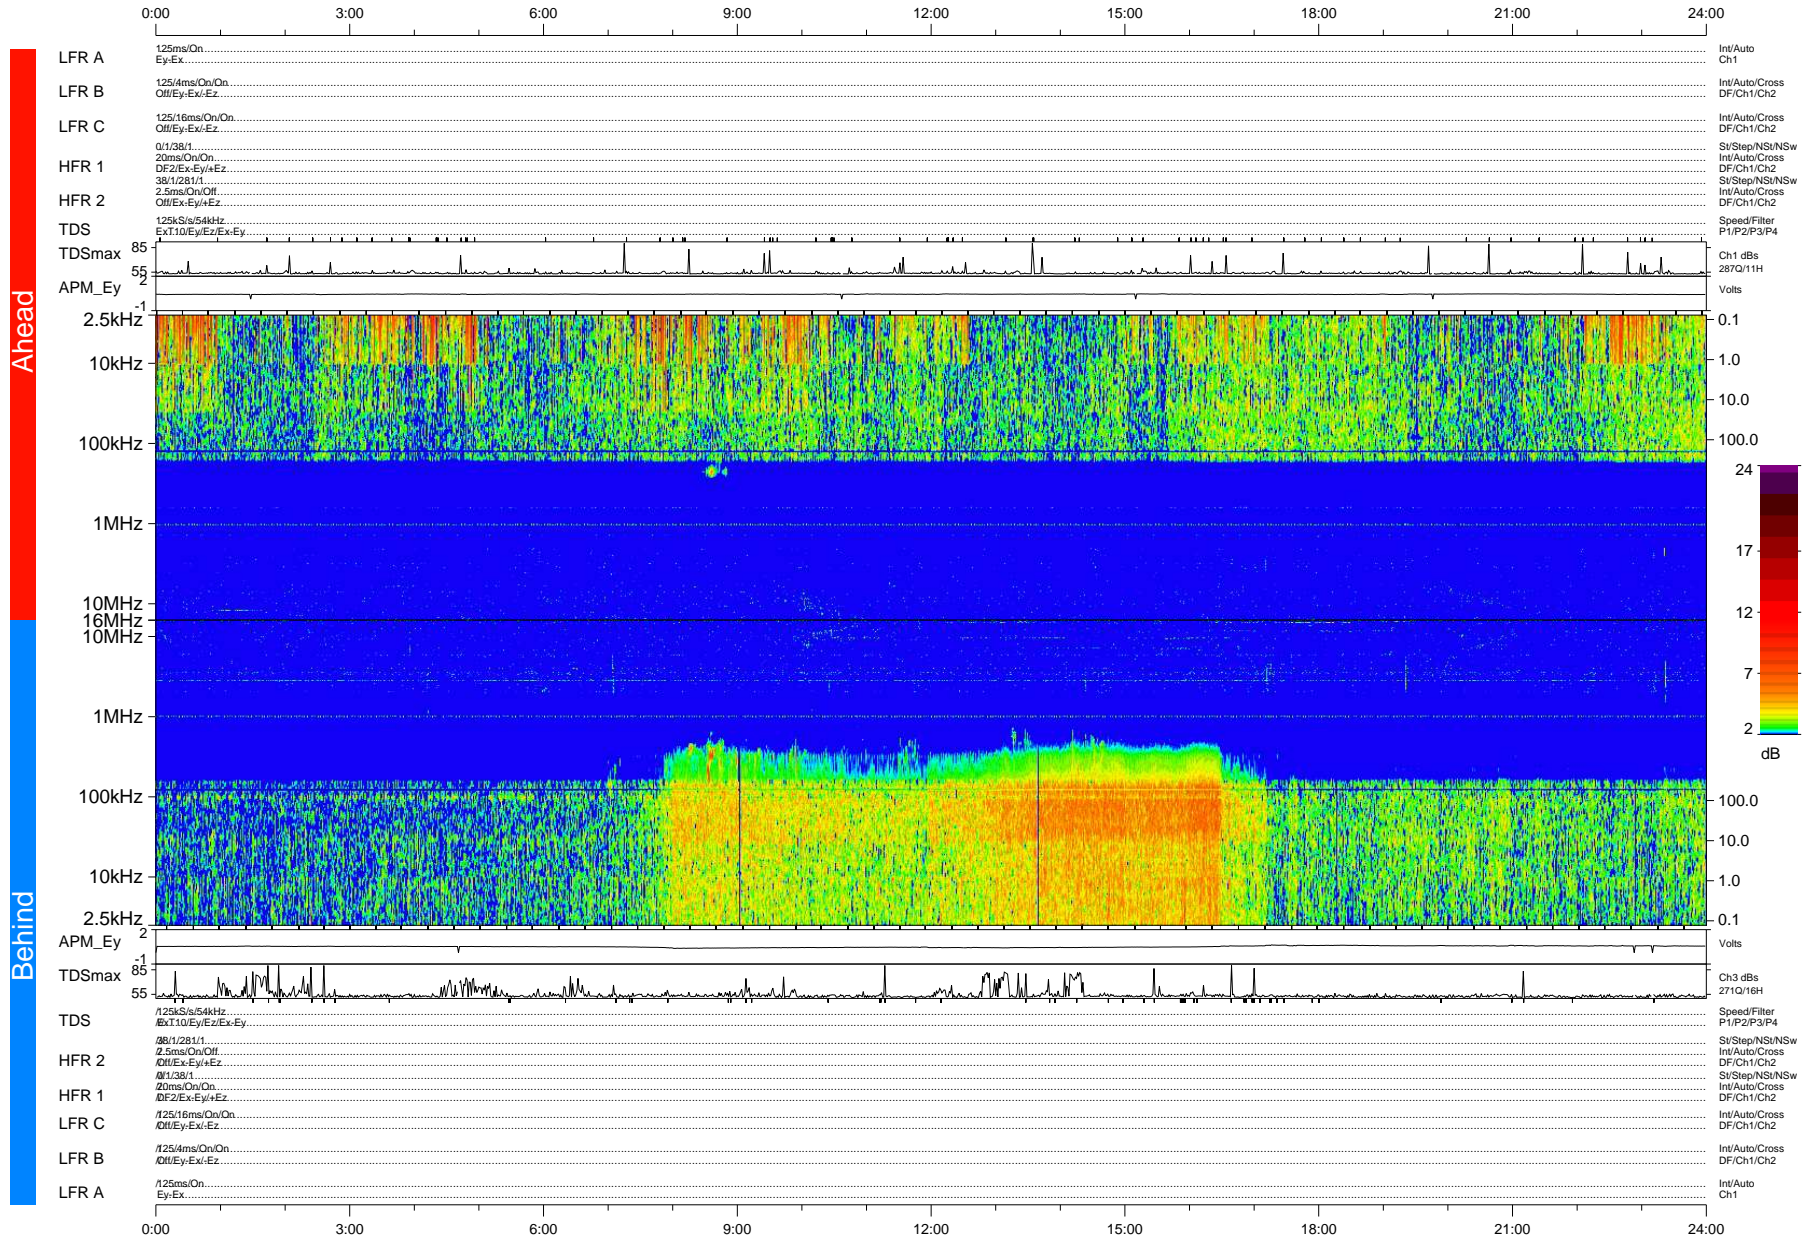

STEREO/WAVES Daily Summary - 28-Jun-2007 (DOY 179)

Ahead source file: swaves_ahead_2007_179_1_04.fin (Recovery: 99.7% HK, 94% Pkts)
 Ahead PSE Angle: 9.5°

DPU up 234.2d, V374d4

Behind PSE Angle: -6.0°
 Behind source file: swaves_behind_2007_179_1_04.fin (Recovery: 99.7% HK, 91% Pkts)

Time (UTC)

file: stereo_swaves_daily-summary_color-status_20070628_v04 DPU up 244.3d, V374d4
 made by: space.umn.edu on macOS with IDL 8.8.2 on 2022-10-19 10:08:50, with TMLib V945 / dynspec V311