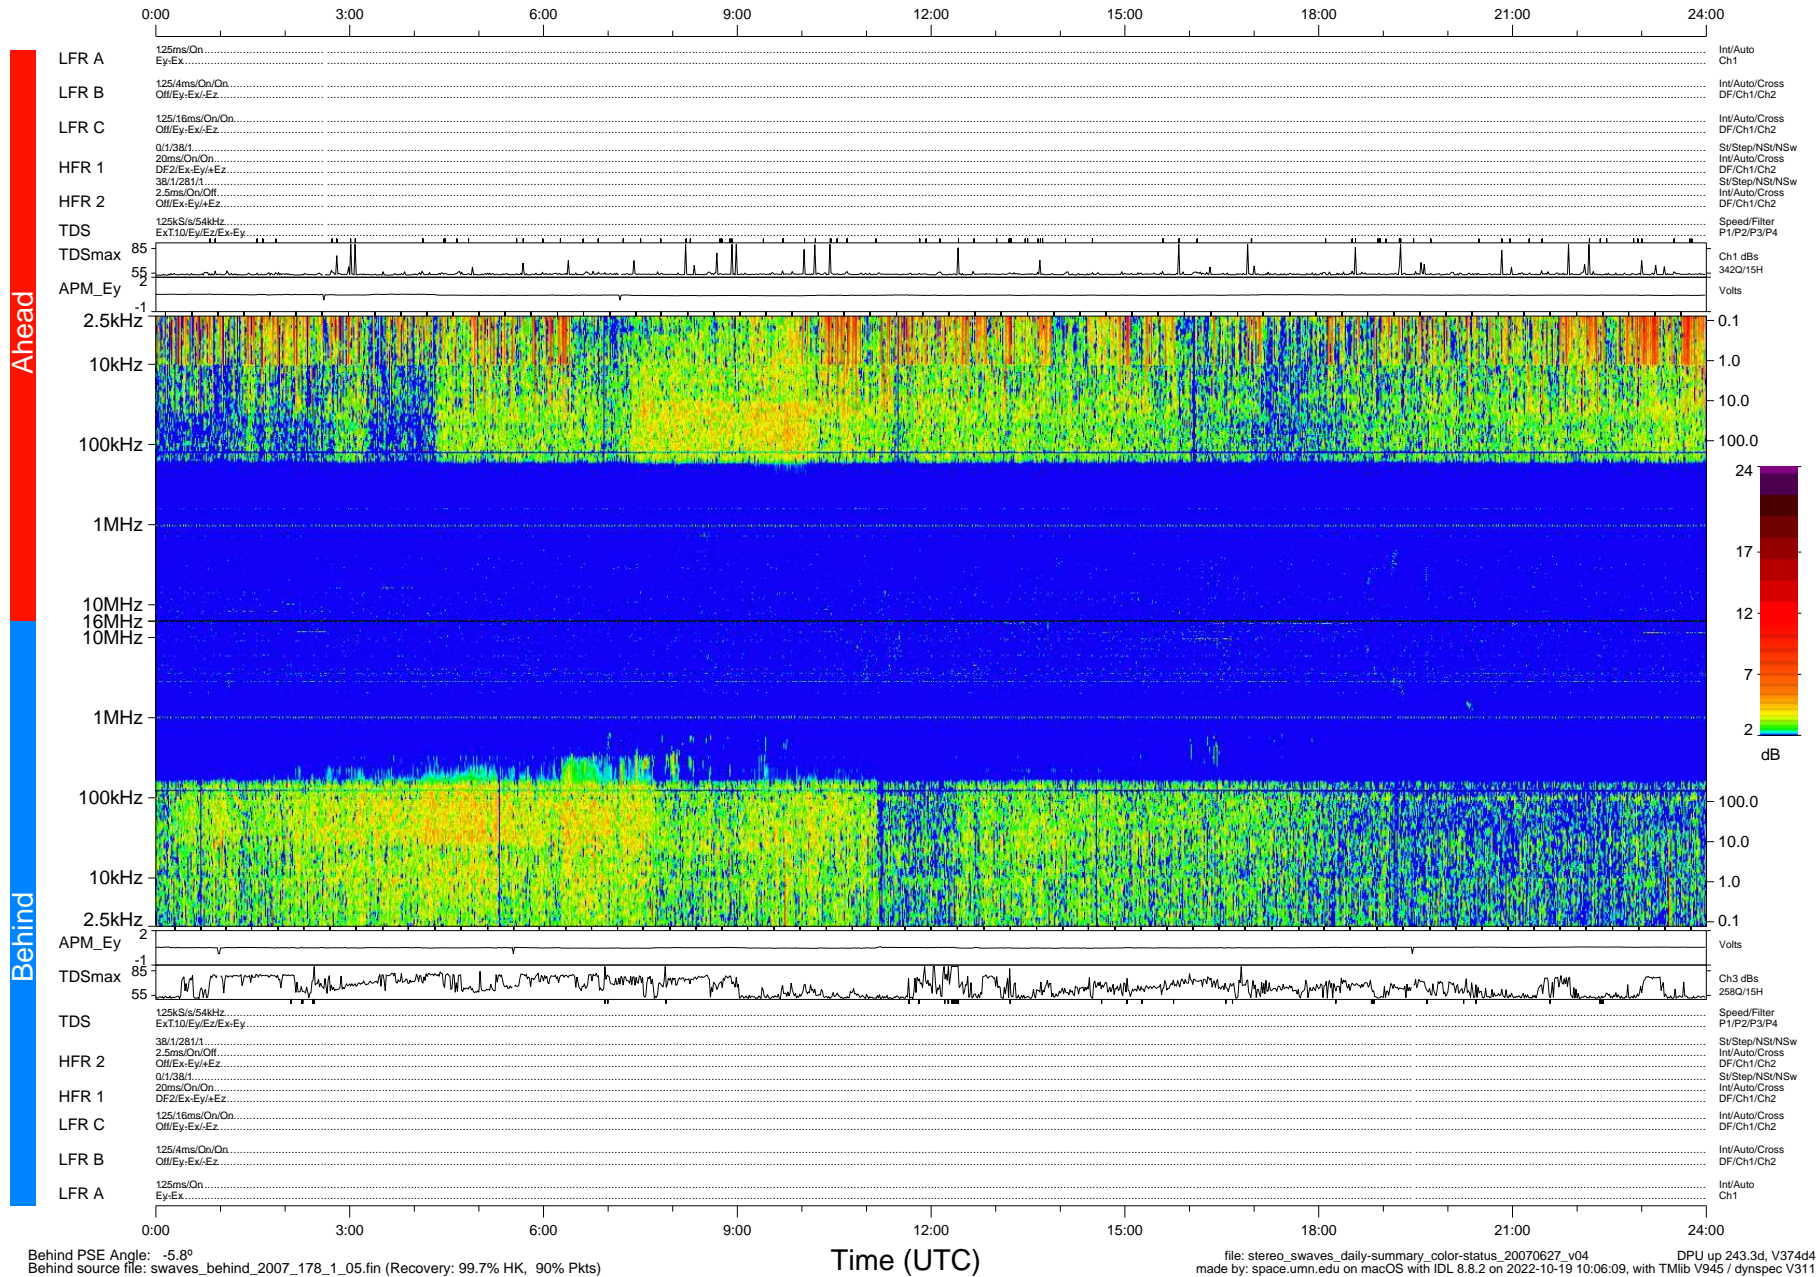

STEREO/WAVES Daily Summary - 27-Jun-2007 (DOY 178)

Ahead source file: swaves_ahead_2007_178_1_04.fin (Recovery: 99.9% HK, 102% Pkts)
Ahead PSE Angle: 9.4°

DPU up 233.2d, V374d4

Behind PSE Angle: -5.8°
Behind source file: swaves_behind_2007_178_1_05.fin (Recovery: 99.7% HK, 90% Pkts)