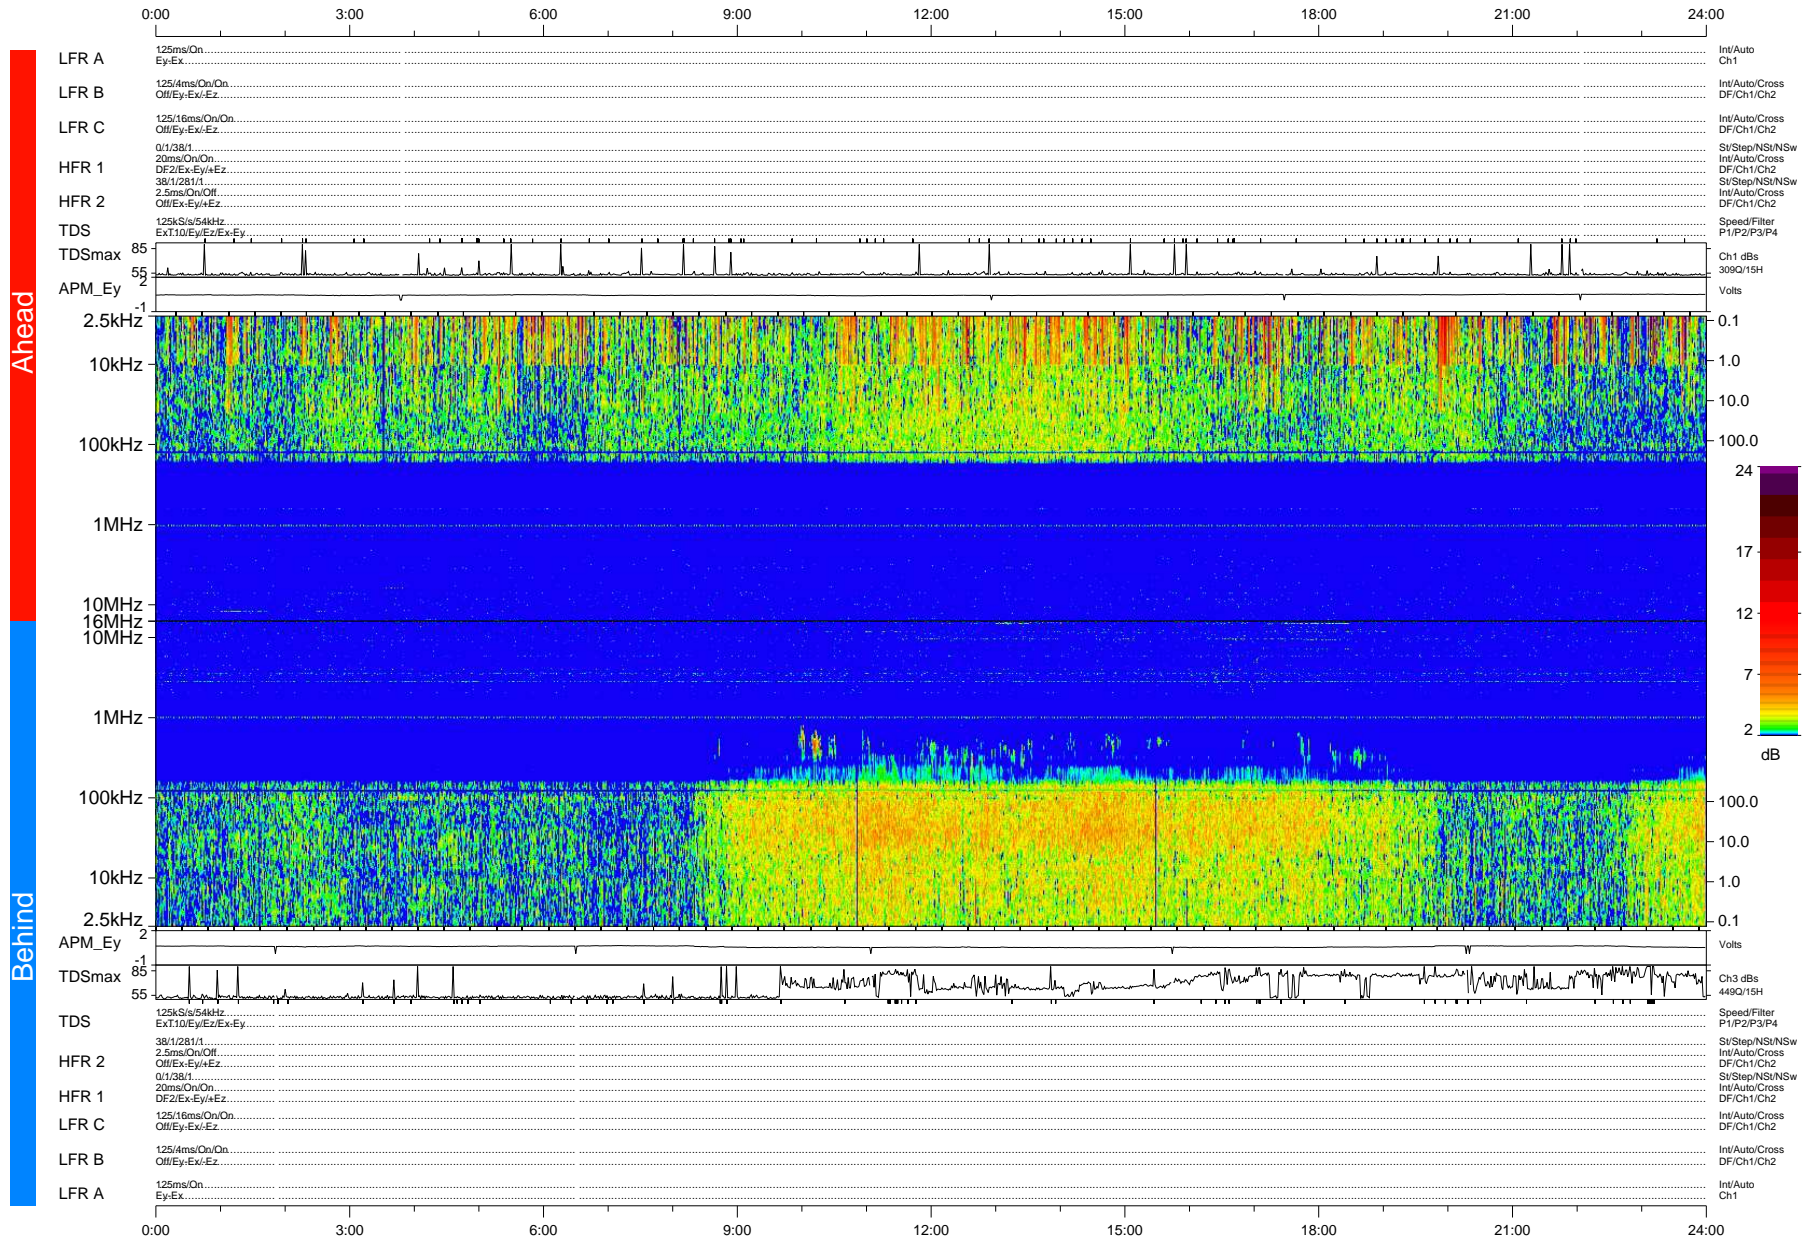

# STEREO/WAVES Daily Summary - 26-Jun-2007 (DOY 177)

Ahead source file: swaves\_ahead\_2007\_177\_1\_05.fin (Recovery: 99.7% HK, 97% Pkts)  
 Ahead PSE Angle: 9.3°

DPU up 232.2d, V374d4

Behind PSE Angle: -5.7°  
 Behind source file: swaves\_behind\_2007\_177\_1\_04.fin (Recovery: 99.6% HK, 118% Pkts)

Time (UTC)

file: stereo\_swaves\_daily-summary\_color-status\_20070626\_v04 DPU up 242.3d, V374d4  
 made by: space.umn.edu on macOS with IDL 8.8.2 on 2022-10-19 10:03:25, with TMLib V945 / dynspec V311