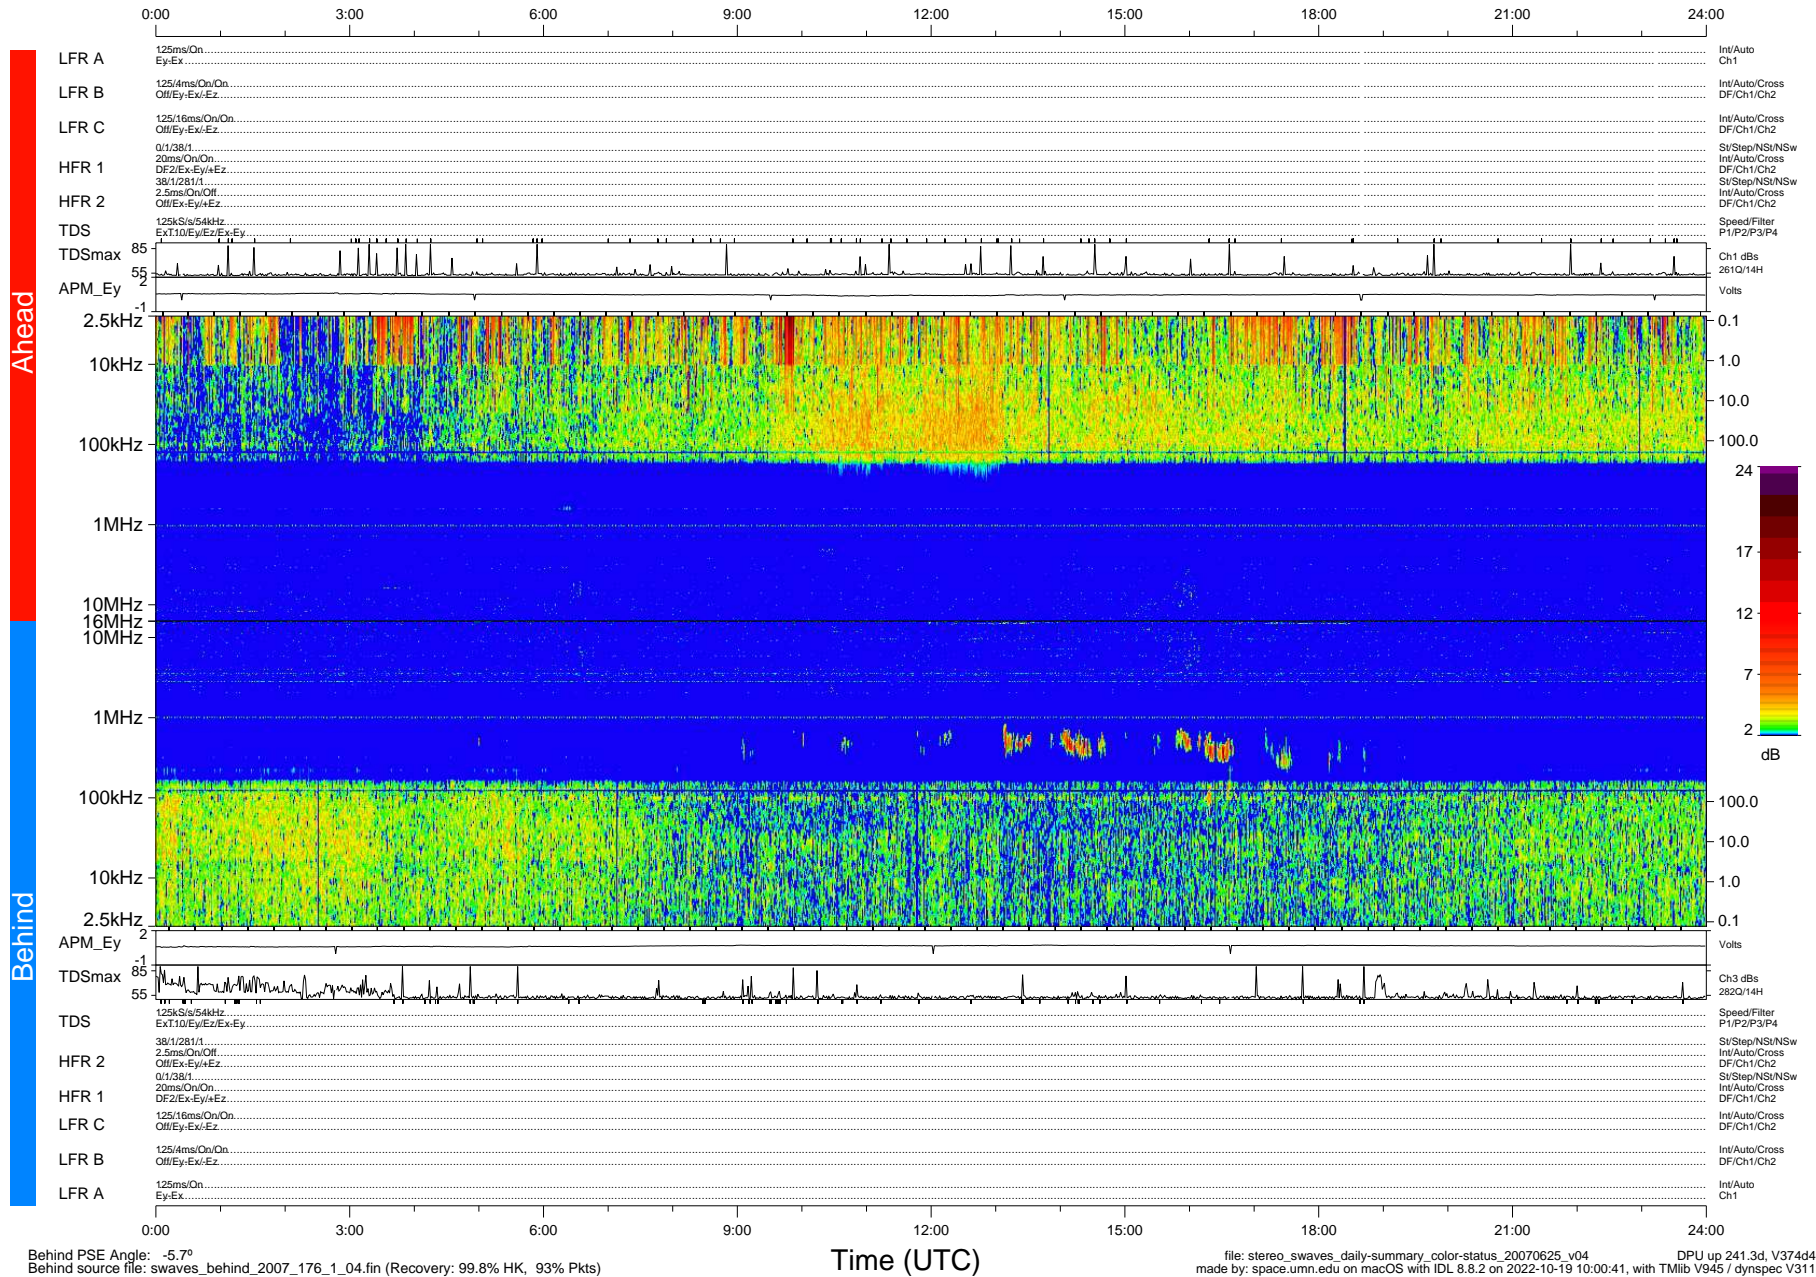

STEREO/WAVES Daily Summary - 25-Jun-2007 (DOY 176)

Ahead source file: swaves_ahead_2007_176_1_04.fin (Recovery: 99.5% HK, 90% Pkts)
Ahead PSE Angle: 9.2°

DPU up 231.2d, V374d4

Behind PSE Angle: -5.7°
Behind source file: swaves_behind_2007_176_1_04.fin (Recovery: 99.8% HK, 93% Pkts)

Time (UTC)