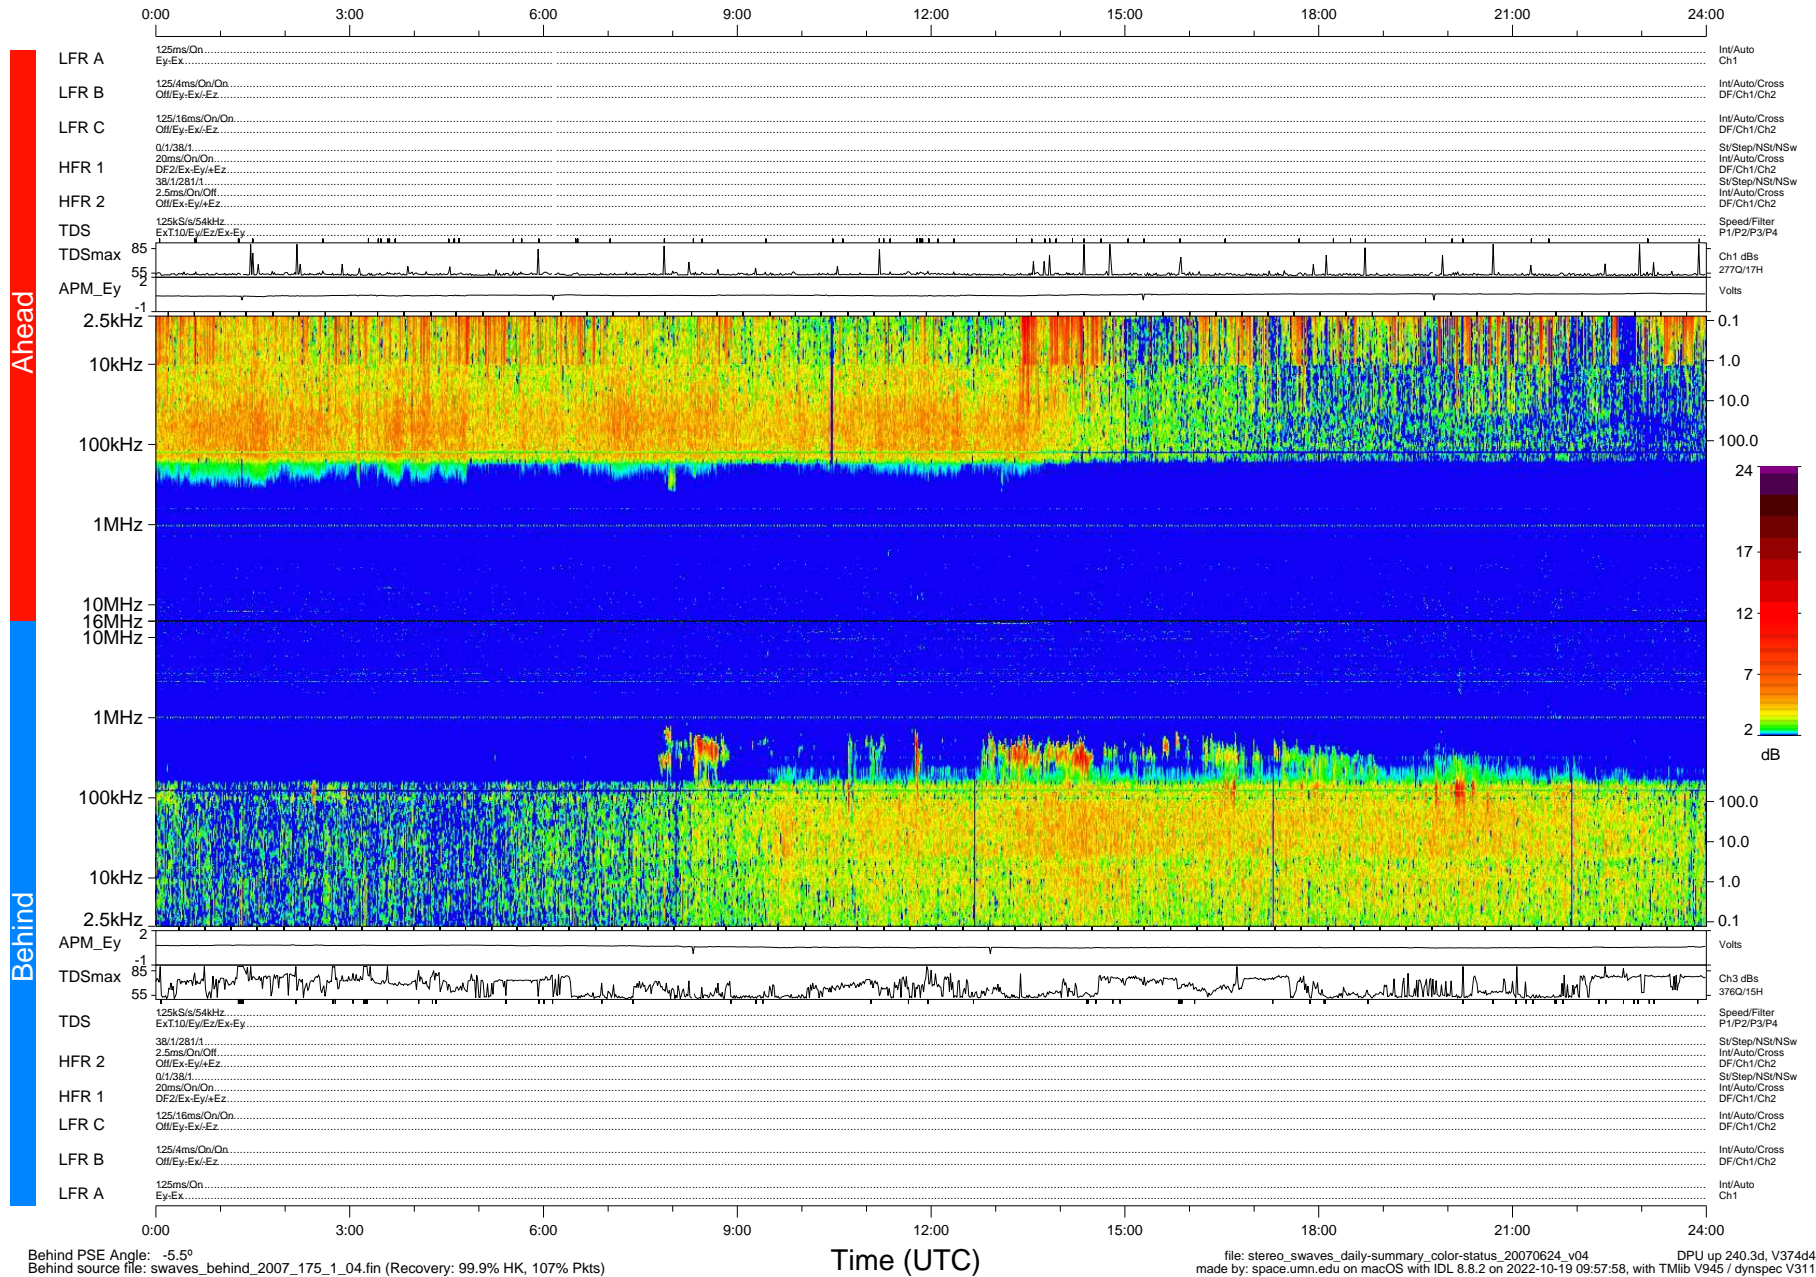

STEREO/WAVES Daily Summary - 24-Jun-2007 (DOY 175)

Ahead source file: swaves_ahead_2007_175_1_04.fin (Recovery: 99.7% HK, 93% Pkts)
Ahead PSE Angle: 9.1°

DPU up 230.2d, V374d4

Behind PSE Angle: -5.5°
Behind source file: swaves_behind_2007_175_1_04.fin (Recovery: 99.9% HK, 107% Pkts)