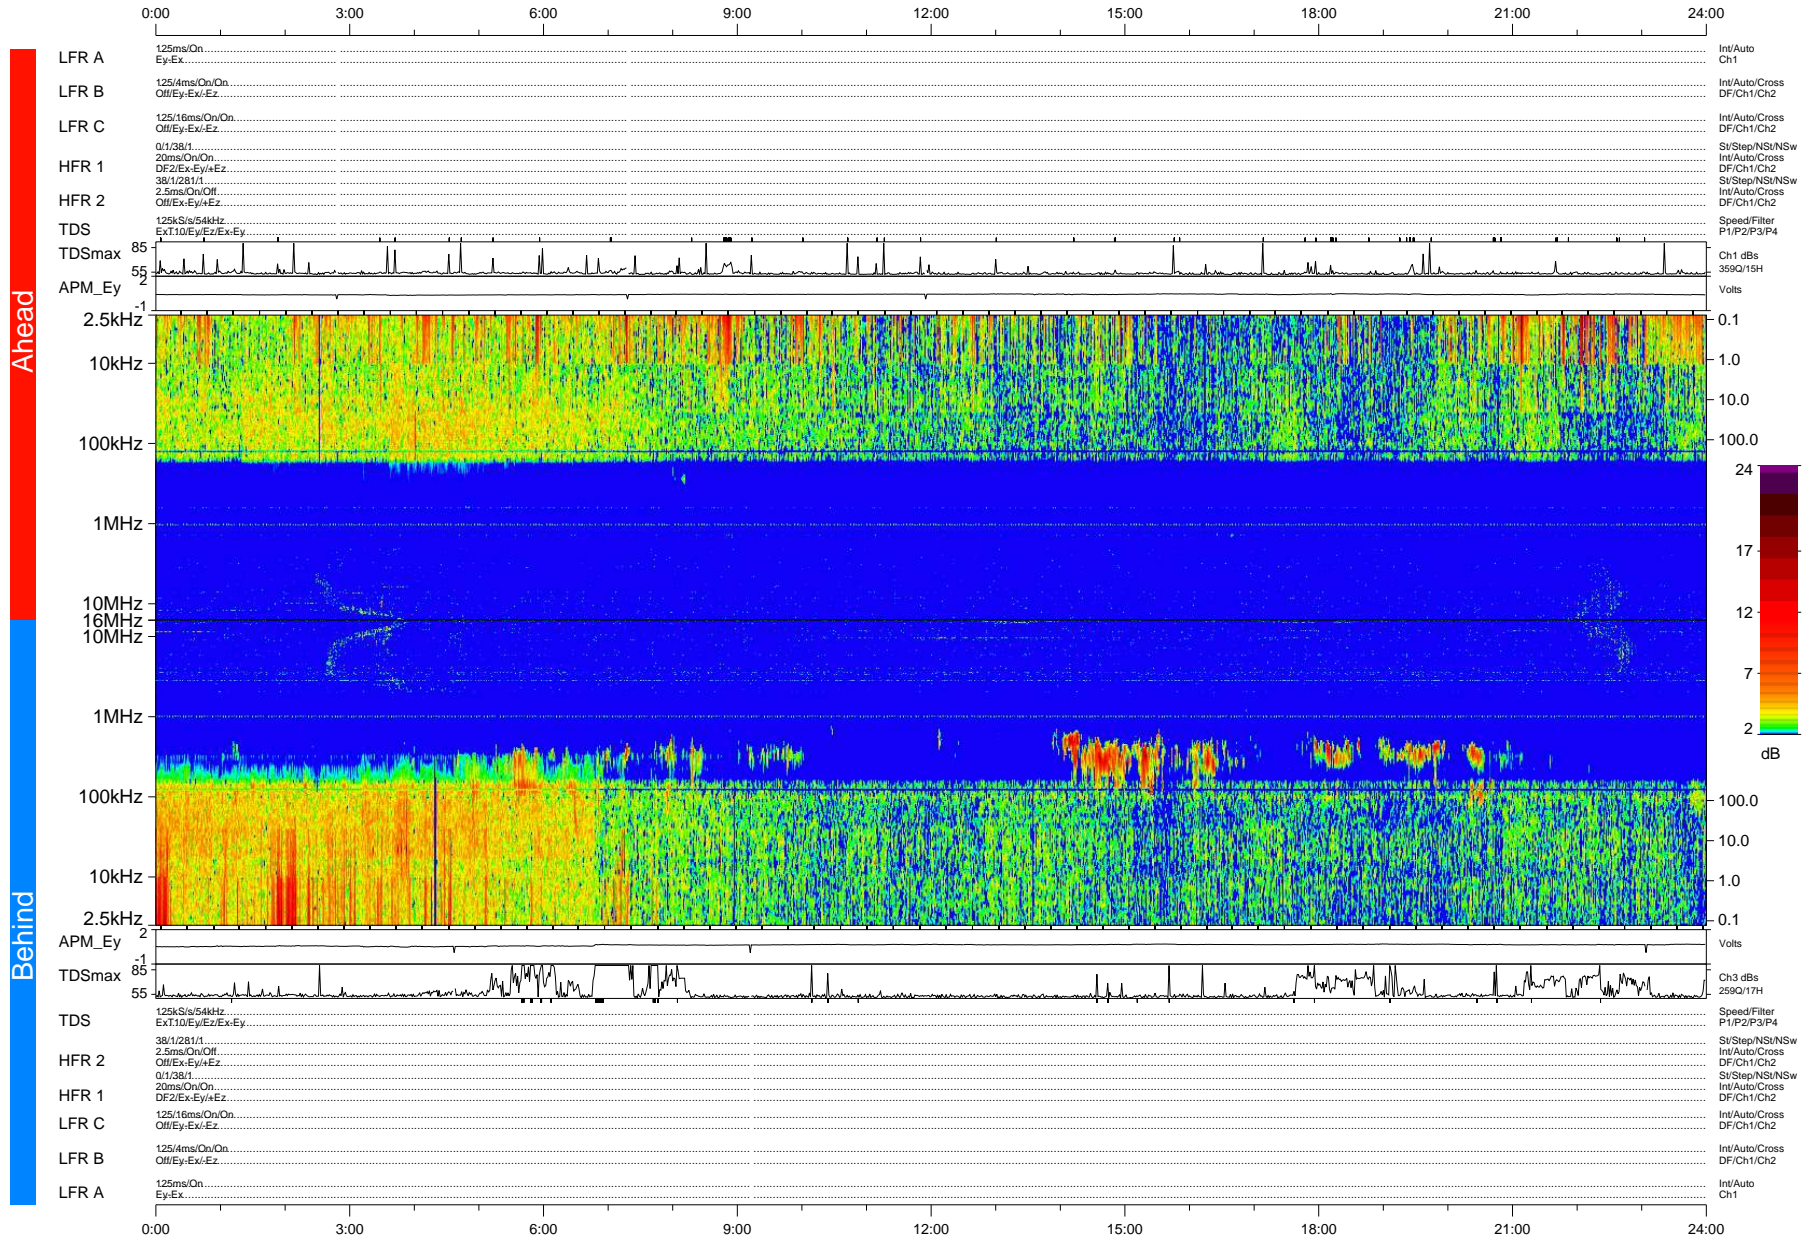

# STEREO/WAVES Daily Summary - 23-Jun-2007 (DOY 174)

Ahead source file: swaves\_ahead\_2007\_174\_1\_04.fin (Recovery: 99.8% HK, 105% Pkts)  
 Ahead PSE Angle: 9.0°

DPU up 229.2d, V374d4

Behind PSE Angle: -5.5°  
 Behind source file: swaves\_behind\_2007\_174\_1\_04.fin (Recovery: 99.9% HK, 90% Pkts)

Time (UTC)

file: stereo\_swaves\_daily-summary\_color-status\_20070623\_v04 DPU up 239.3d, V374d4  
 made by: space.umn.edu on macOS with IDL 8.8.2 on 2022-10-19 09:55:14, with TMLib V945 / dynspec V311