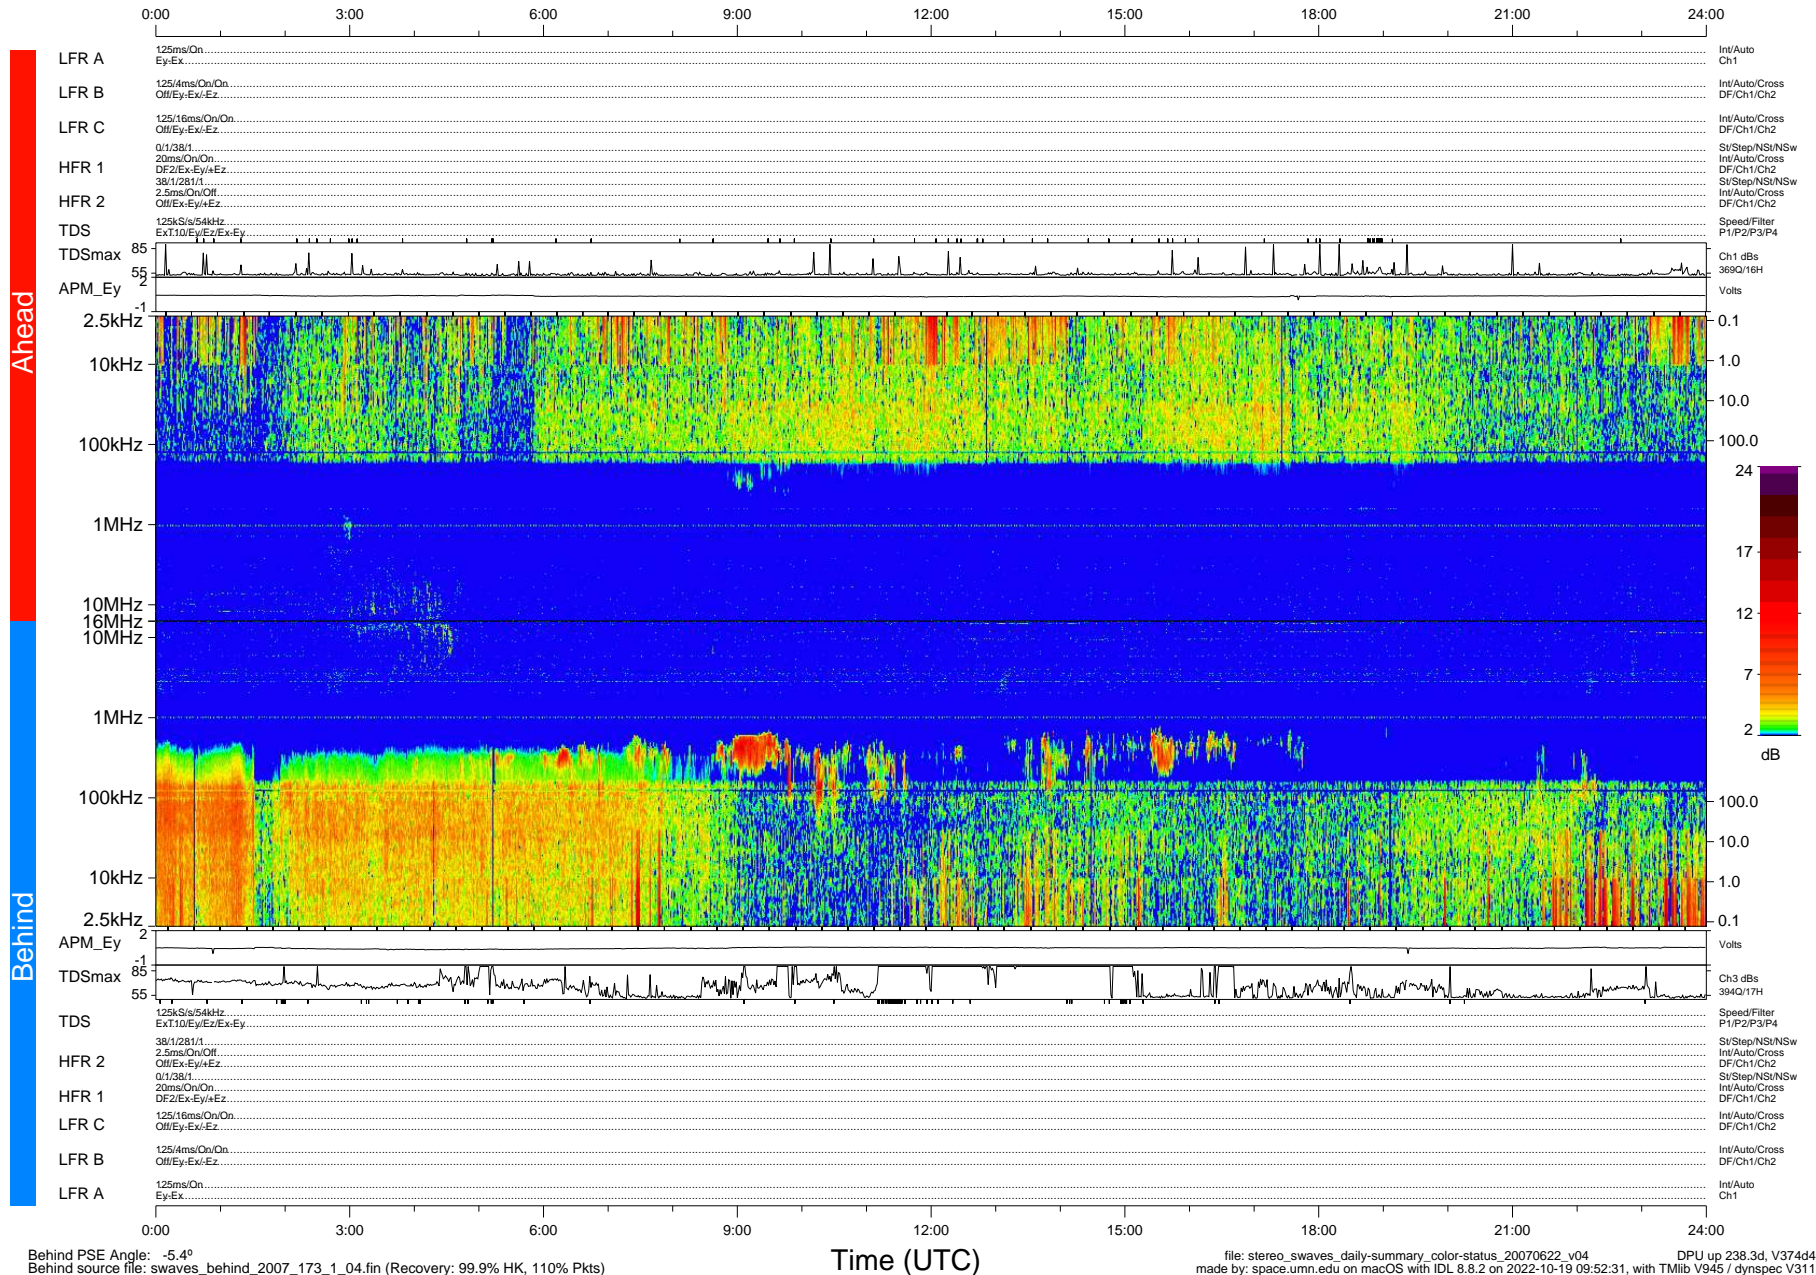

STEREO/WAVES Daily Summary - 22-Jun-2007 (DOY 173)

Ahead source file: swaves_ahead_2007_173_1_04.fin (Recovery: 99.9% HK, 106% Pkts)
Ahead PSE Angle: 8.9°

DPU up 228.2d, V374d4

Behind PSE Angle: -5.4°
Behind source file: swaves_behind_2007_173_1_04.fin (Recovery: 99.9% HK, 110% Pkts)

Time (UTC)