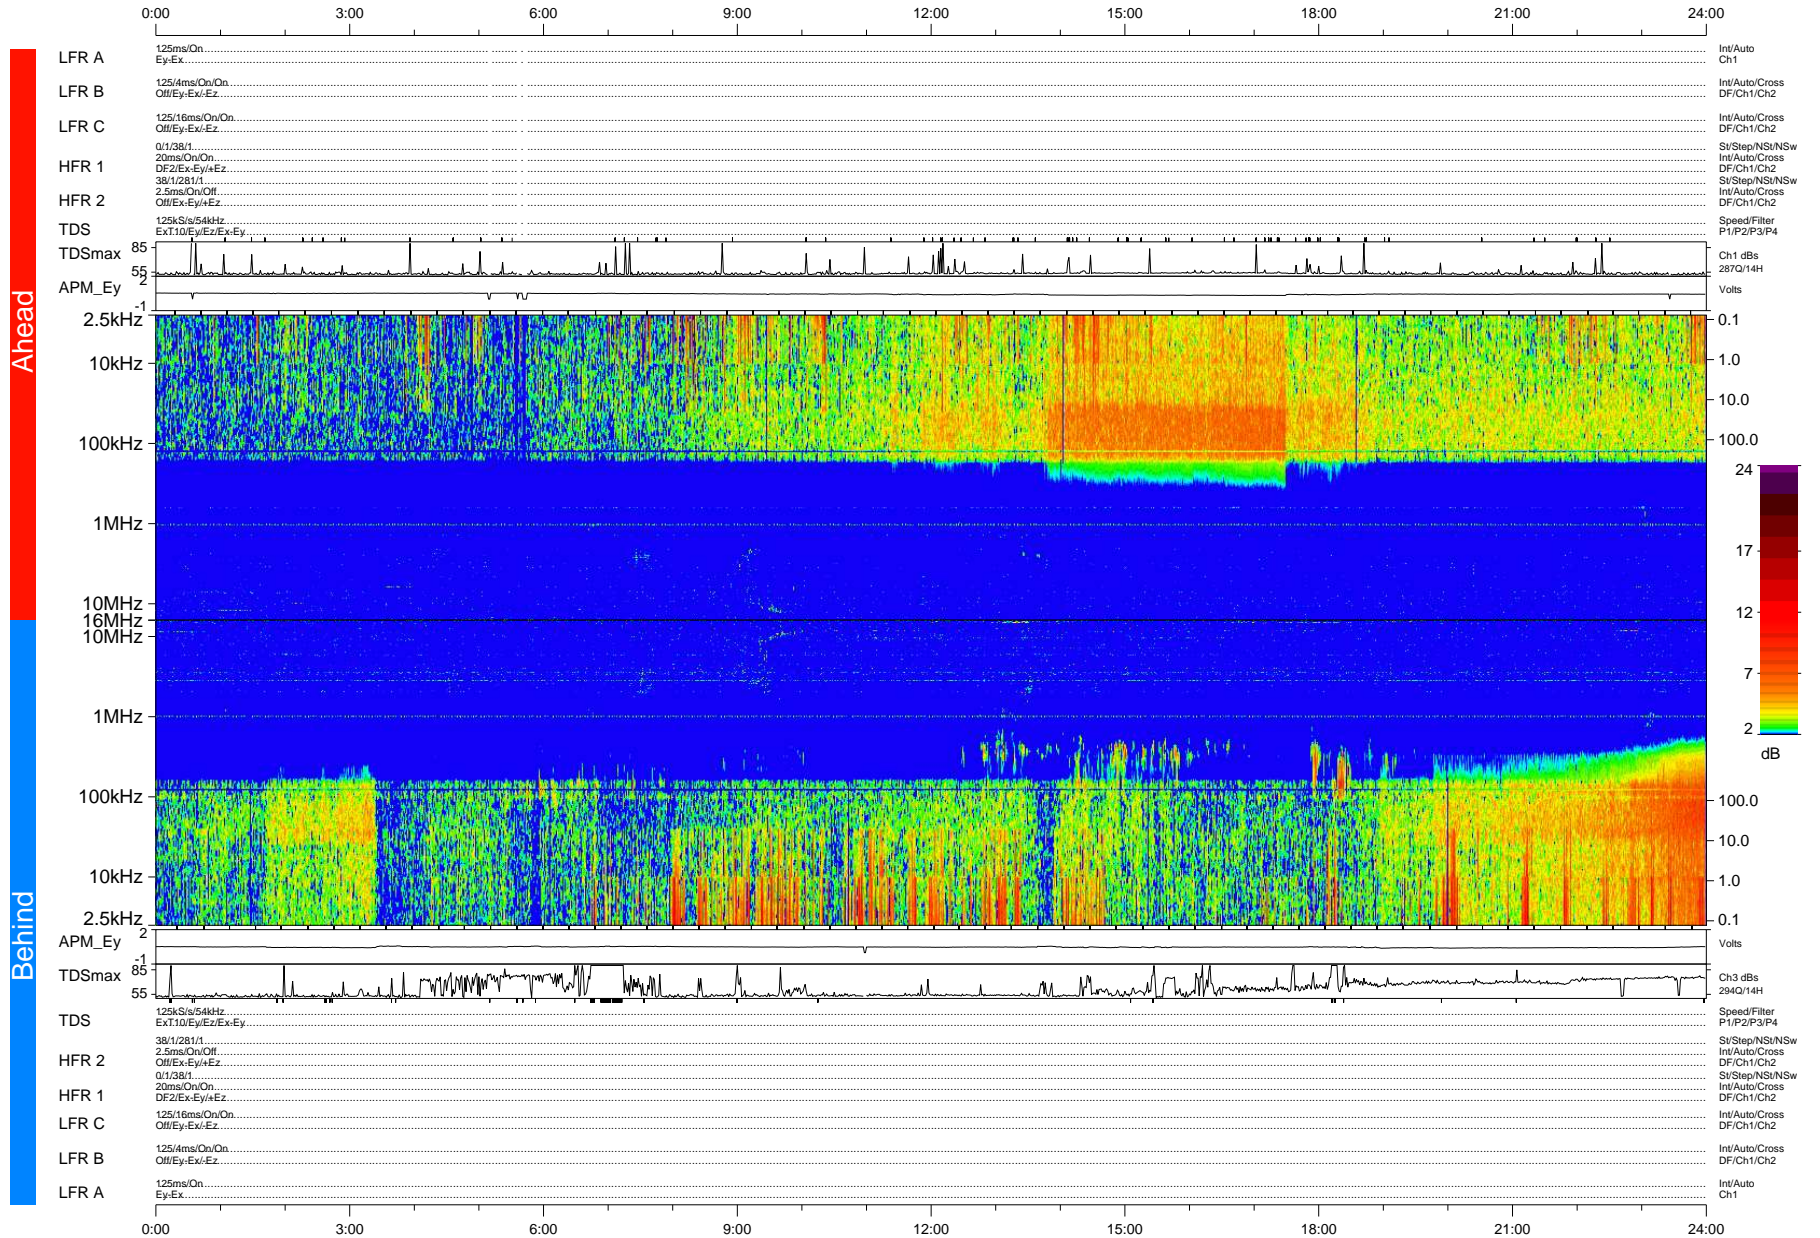

STEREO/WAVES Daily Summary - 21-Jun-2007 (DOY 172)

Ahead source file: swaves_ahead_2007_172_1_04.fin (Recovery: 99.4% HK, 94% Pkts)
Ahead PSE Angle: 8.8°

DPU up 227.2d, V374d4

Behind PSE Angle: -5.3°
Behind source file: swaves_behind_2007_172_1_04.fin (Recovery: 99.9% HK, 95% Pkts)

Time (UTC)