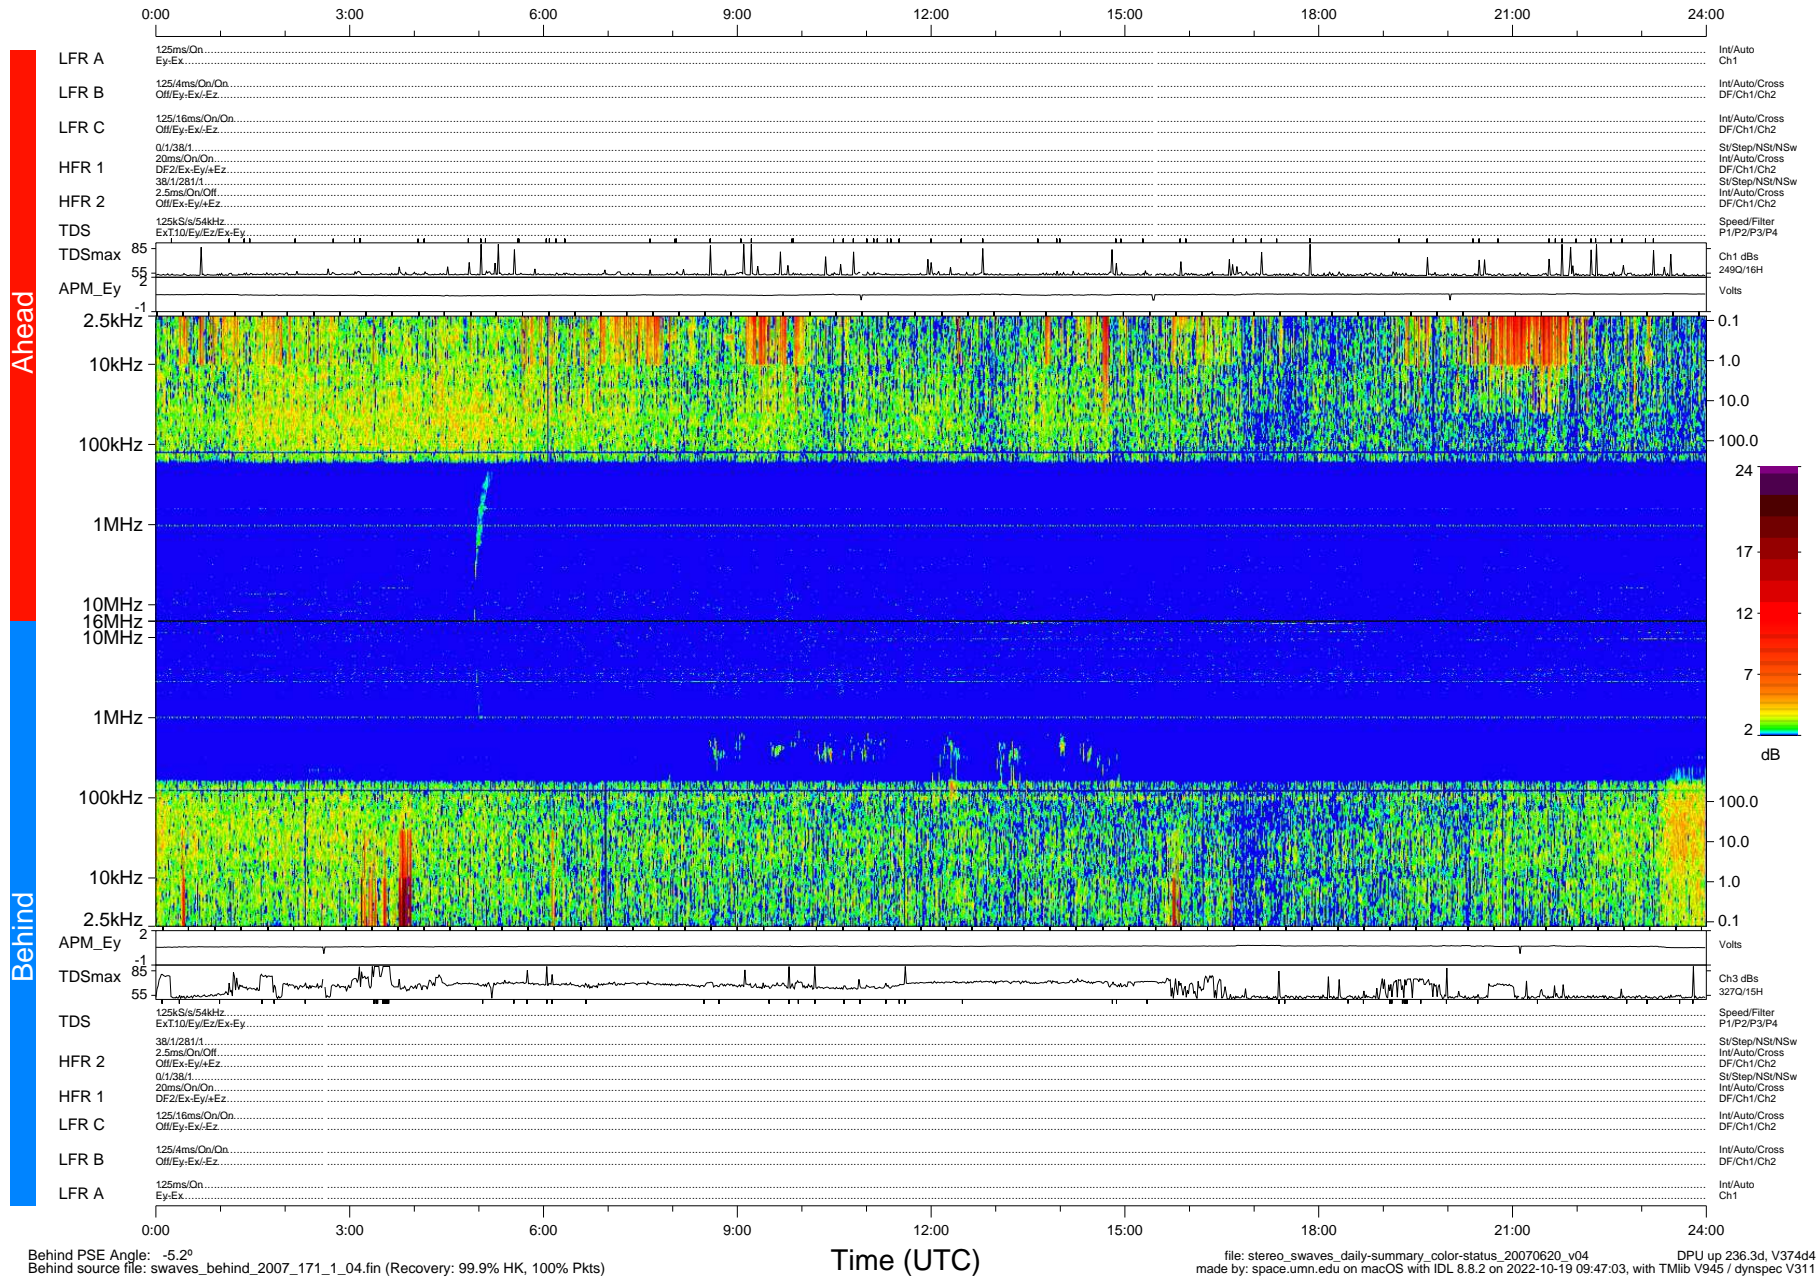

STEREO/WAVES Daily Summary - 20-Jun-2007 (DOY 171)

Ahead source file: swaves_ahead_2007_171_1_04.fin (Recovery: 99.7% HK, 89% Pkts)
Ahead PSE Angle: 8.7°

DPU up 226.2d, V374d4

Behind PSE Angle: -5.2°
Behind source file: swaves_behind_2007_171_1_04.fin (Recovery: 99.9% HK, 100% Pkts)

Time (UTC)