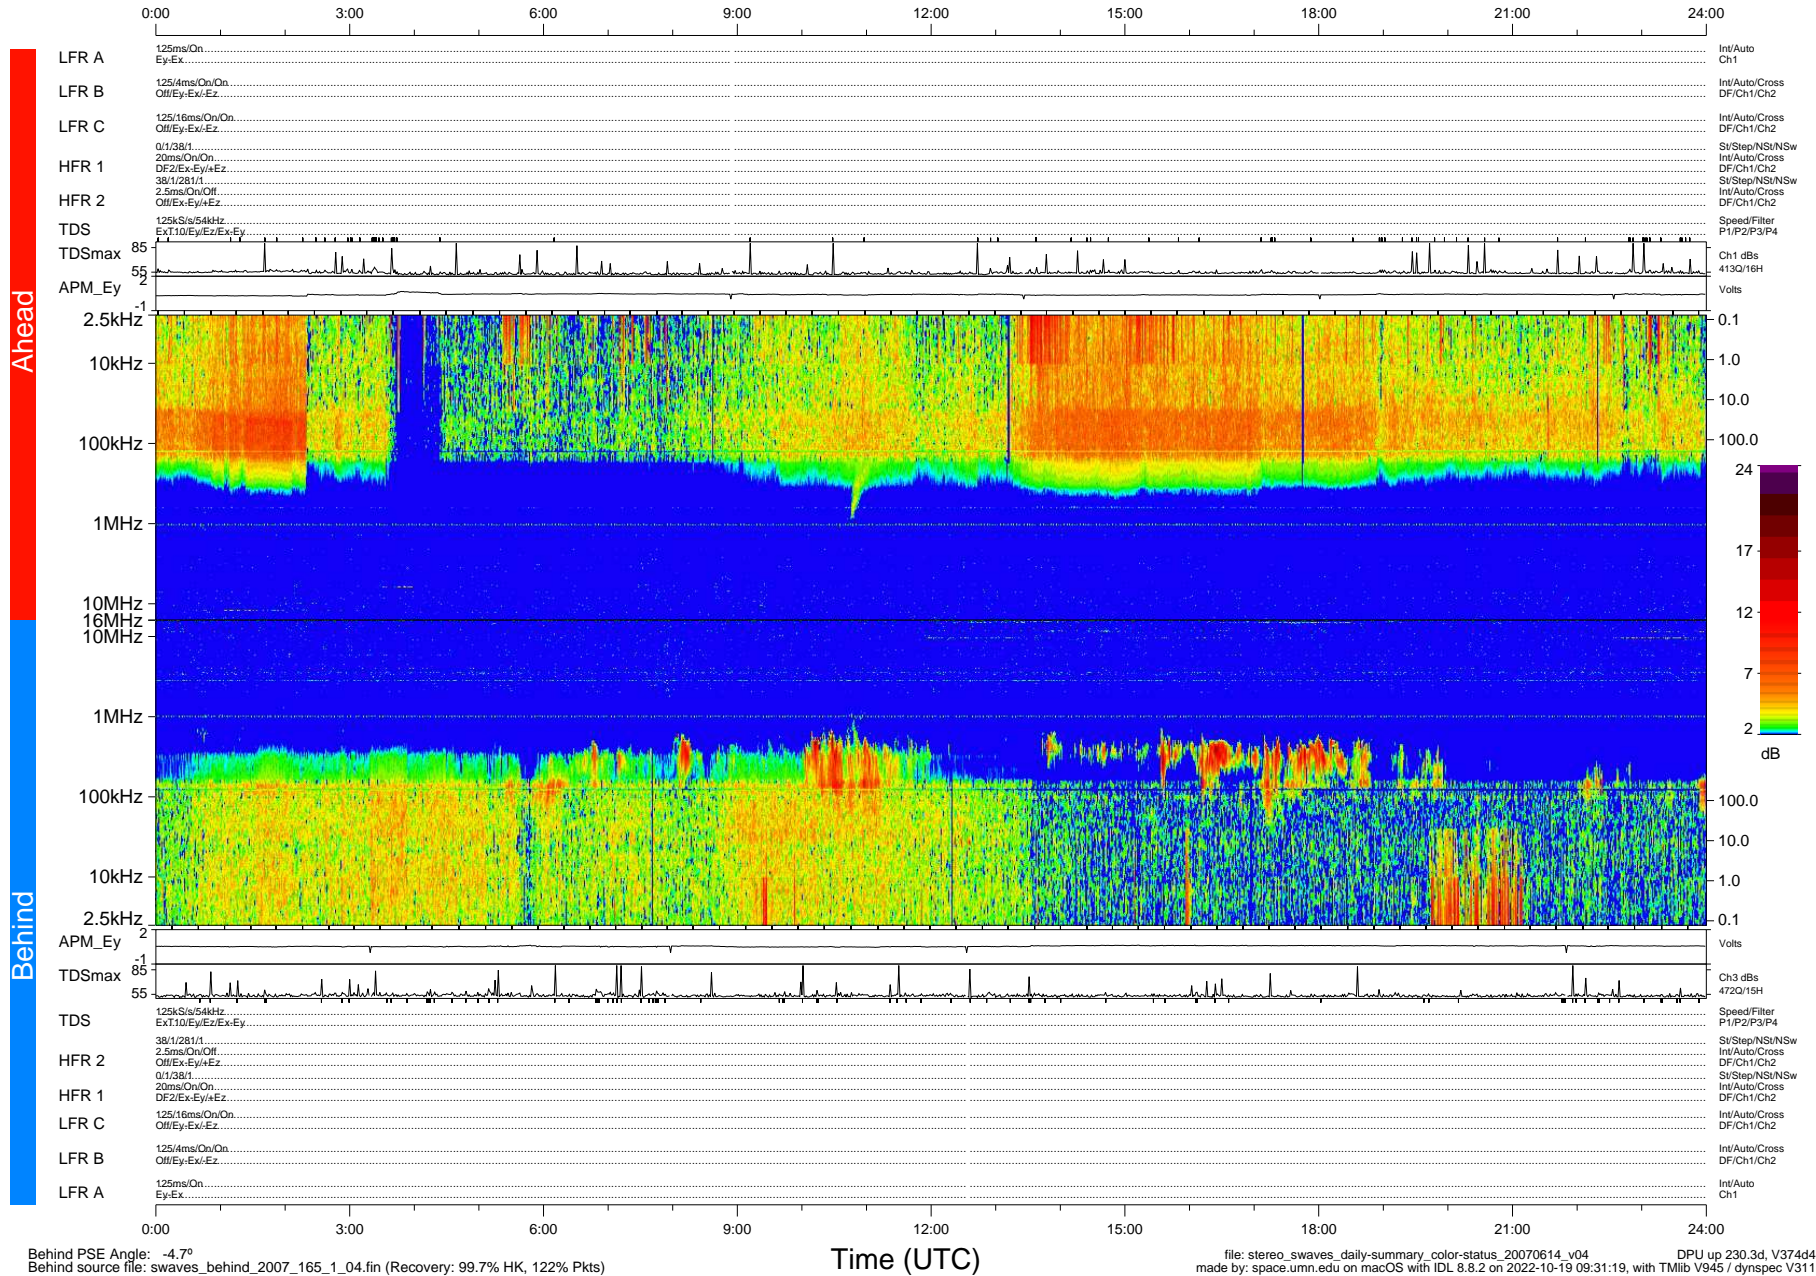

STEREO/WAVES Daily Summary - 14-Jun-2007 (DOY 165)

Ahead source file: swaves_ahead_2007_165_1_04.fin (Recovery: 99.7% HK, 113% Pkts)
Ahead PSE Angle: 8.1°

DPU up 220.2d, V374d4

Behind PSE Angle: -4.7°
Behind source file: swaves_behind_2007_165_1_04.fin (Recovery: 99.7% HK, 122% Pkts)

Time (UTC)