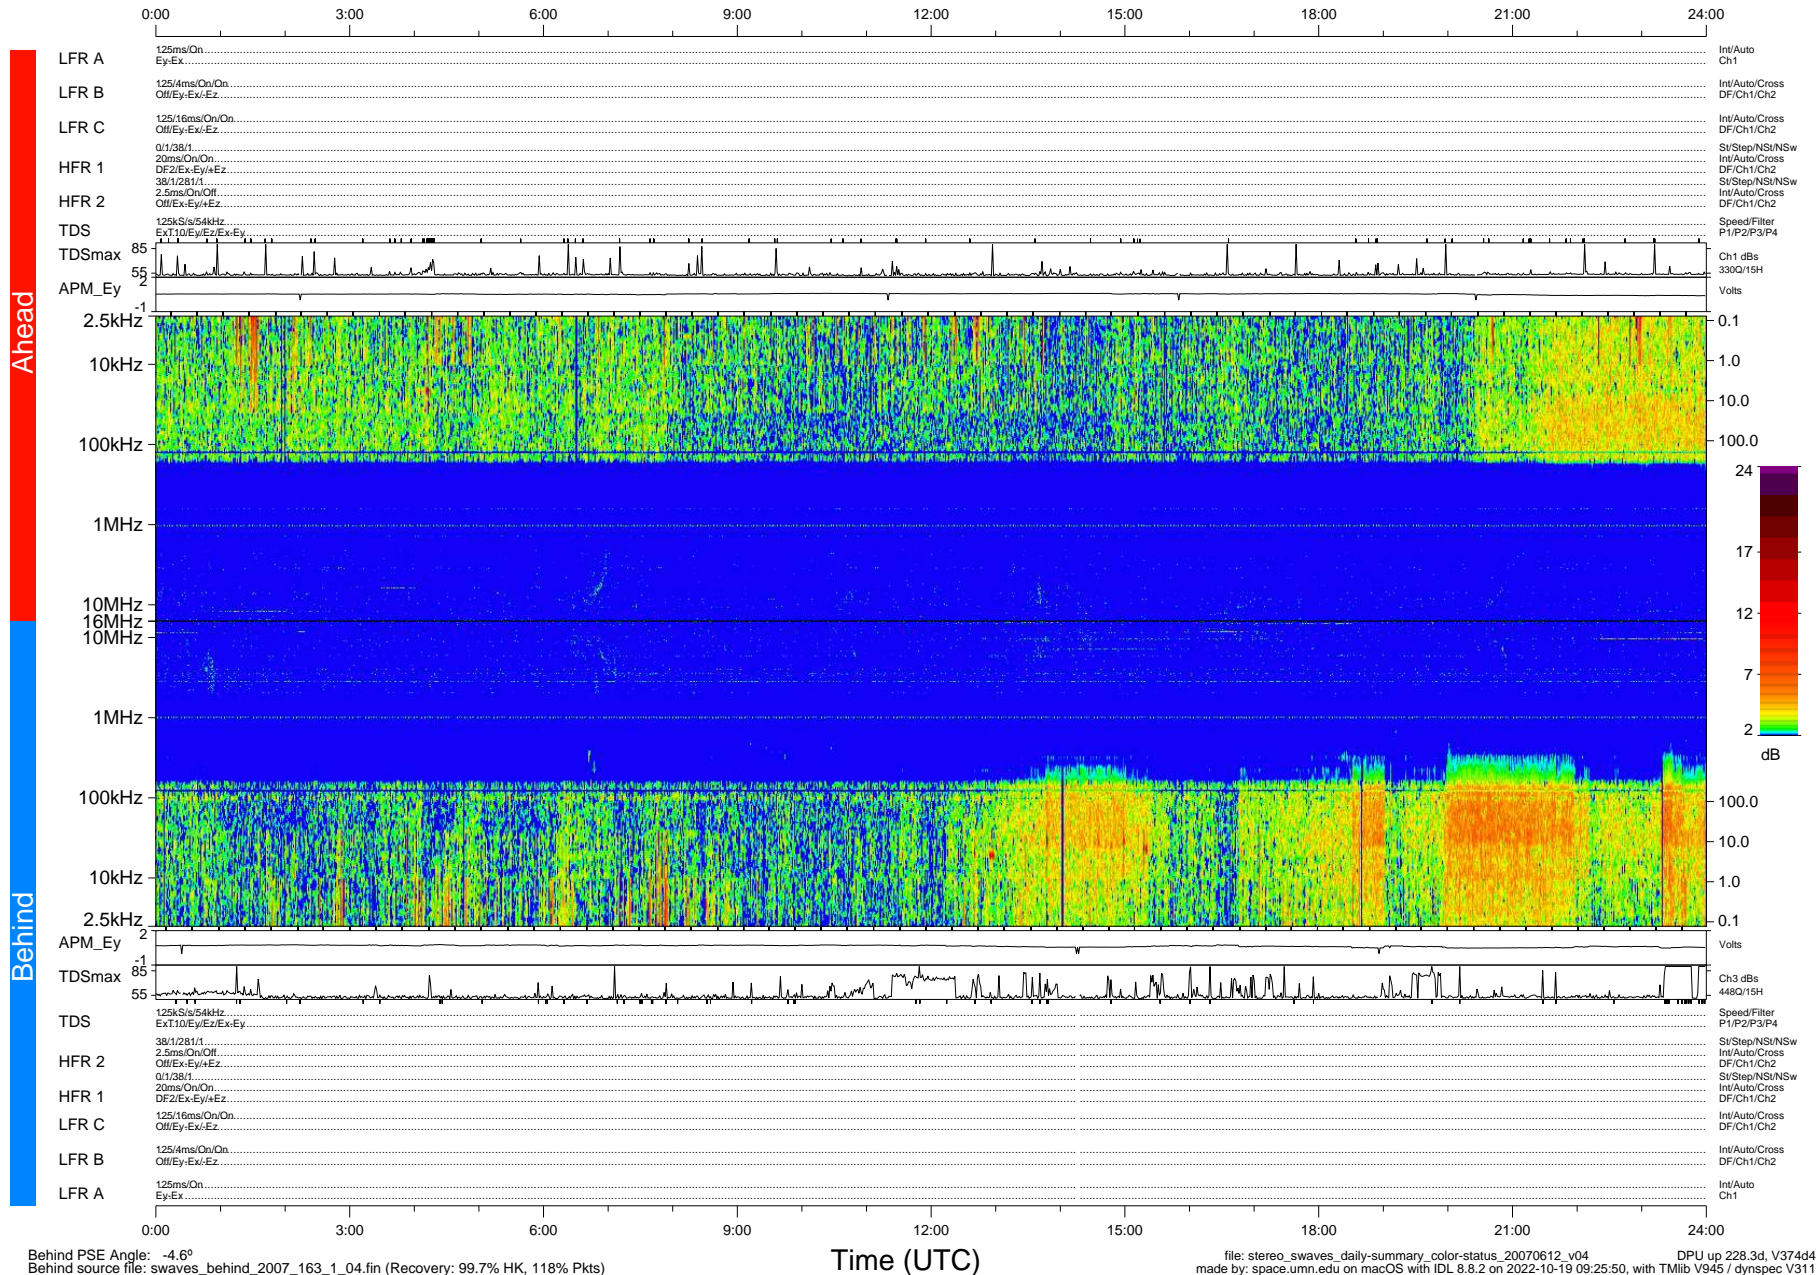

STEREO/WAVES Daily Summary - 12-Jun-2007 (DOY 163)

Ahead source file: swaves_ahead_2007_163_1_04.fin (Recovery: 99.7% HK, 100% Pkts)
Ahead PSE Angle: 7.9°

DPU up 218.2d, V374d4

Behind PSE Angle: -4.6°
Behind source file: swaves_behind_2007_163_1_04.fin (Recovery: 99.7% HK, 118% Pkts)

Time (UTC)