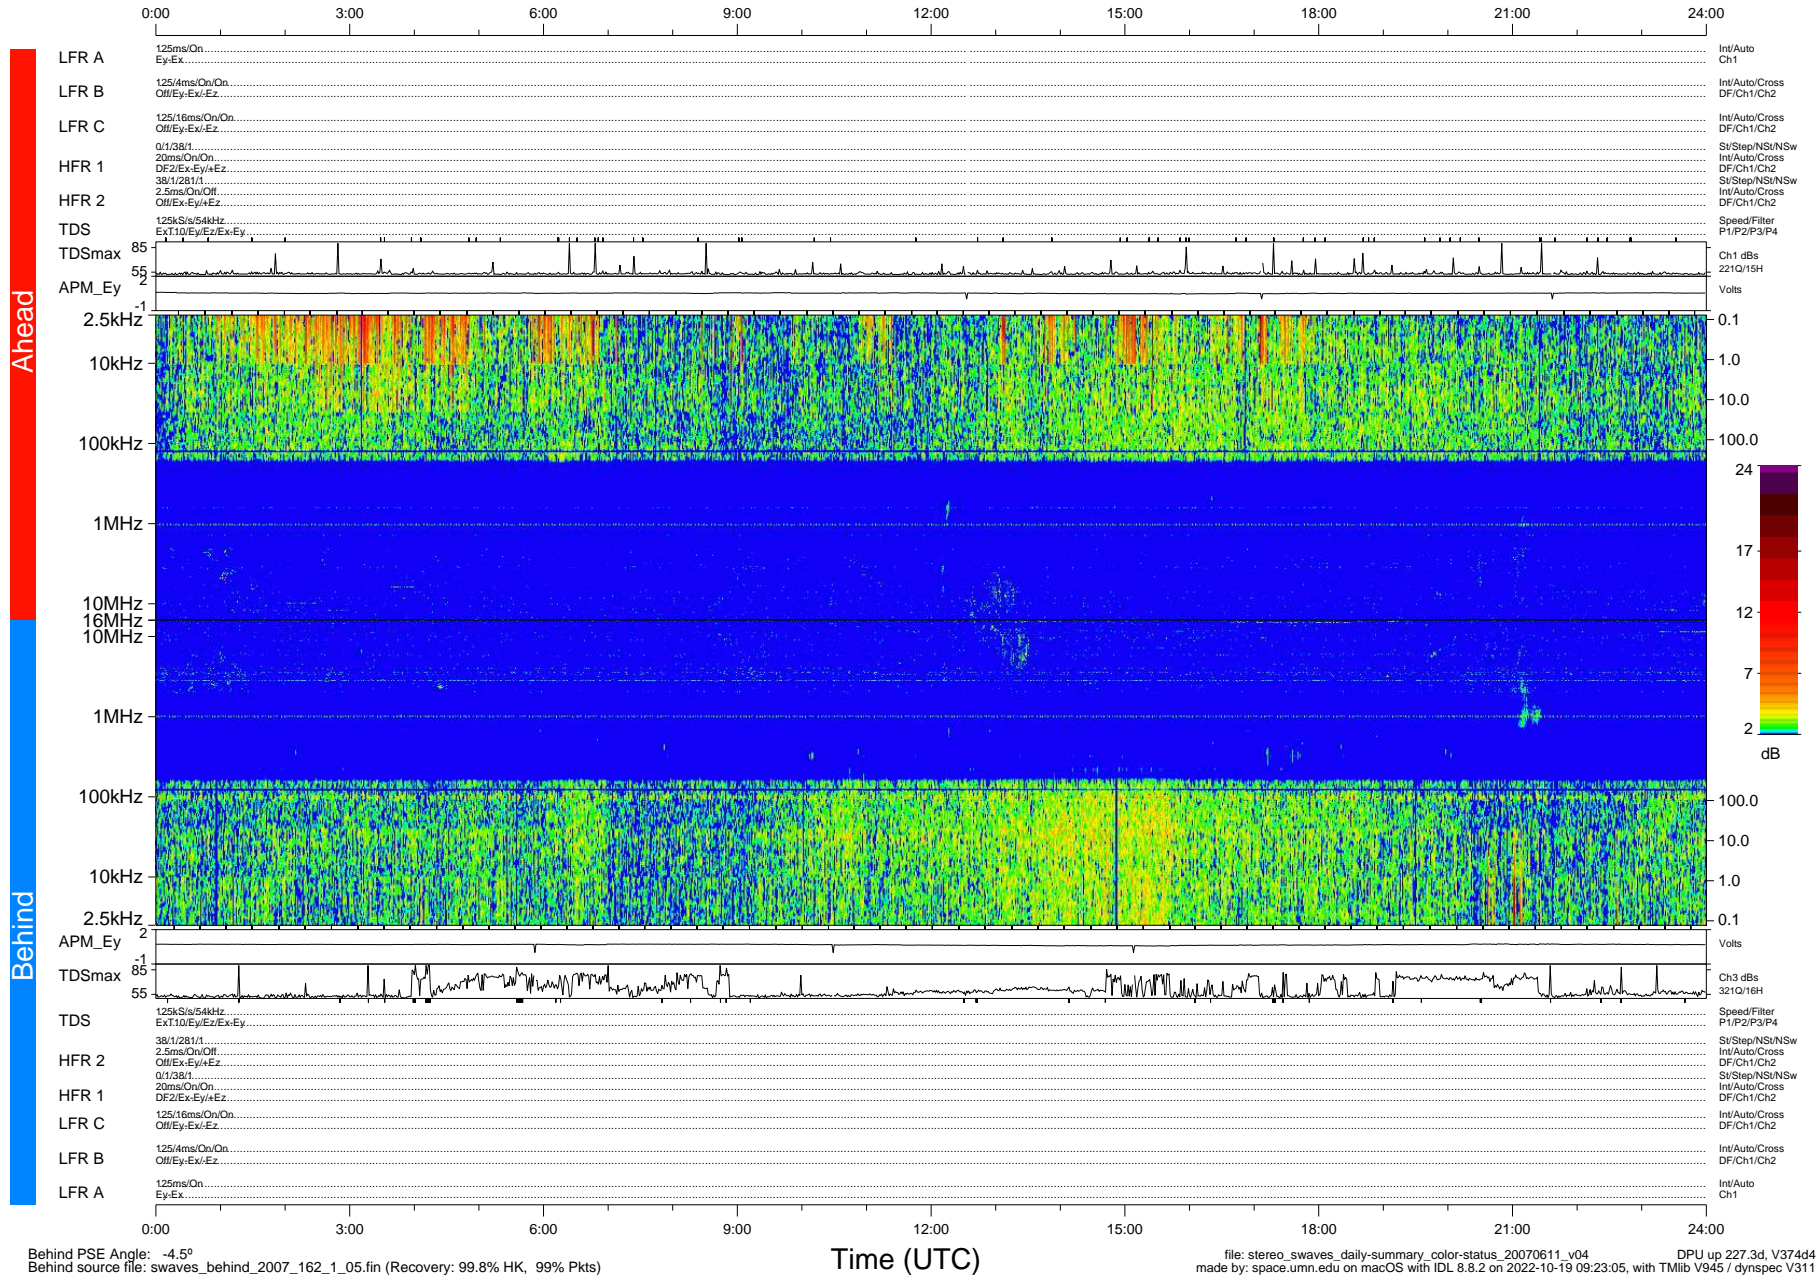

STEREO/WAVES Daily Summary - 11-Jun-2007 (DOY 162)

Ahead source file: swaves_ahead_2007_162_1_04.fin (Recovery: 99.8% HK, 84% Pkts)
Ahead PSE Angle: 7.8°

DPU up 217.2d, V374d4

Behind PSE Angle: -4.5°
Behind source file: swaves_behind_2007_162_1_05.fin (Recovery: 99.8% HK, 99% Pkts)

Time (UTC)