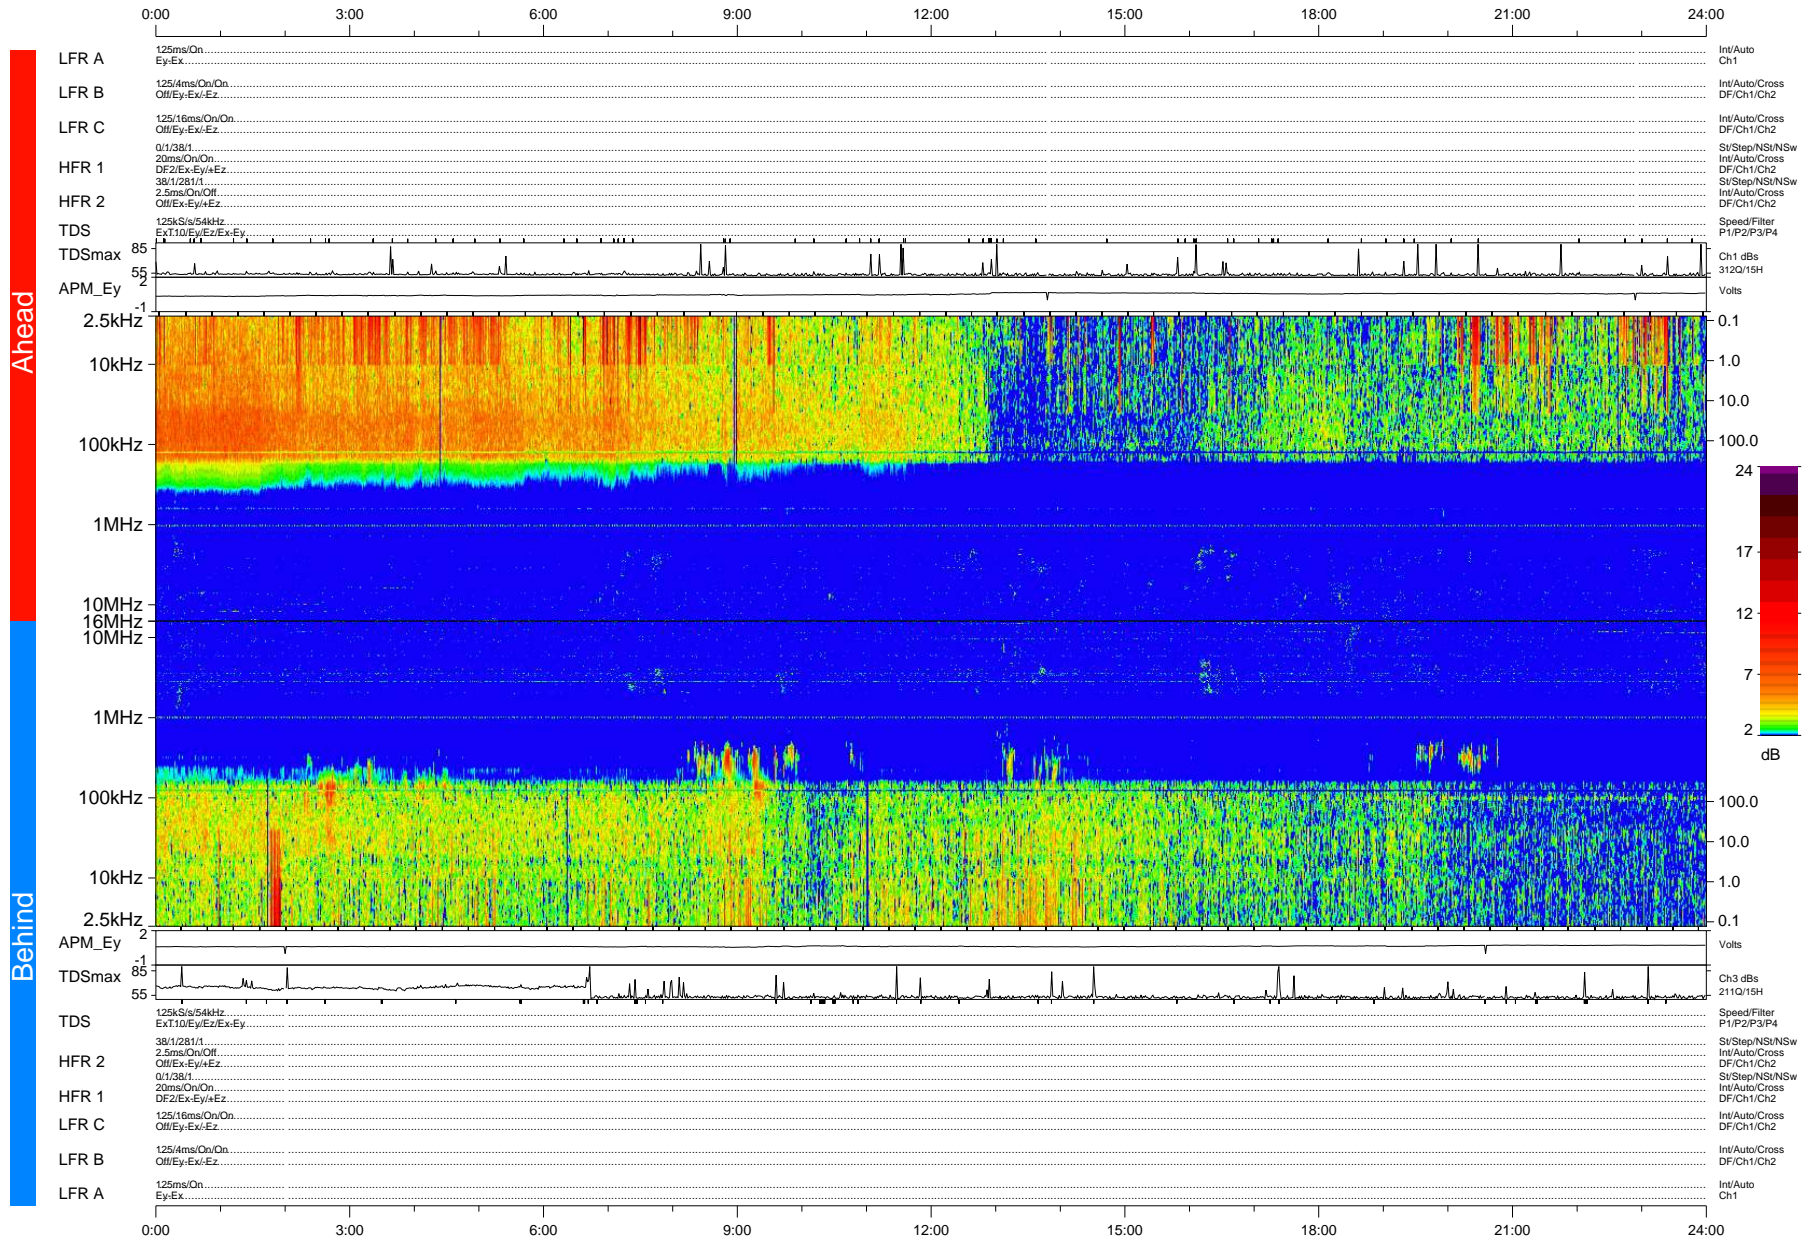

STEREO/WAVES Daily Summary - 10-Jun-2007 (DOY 161)

Ahead source file: swaves_ahead_2007_161_1_04.fin (Recovery: 99.9% HK, 98% Pkts)
Ahead PSE Angle: 7.7°

DPU up 216.2d, V374d4

Behind PSE Angle: -4.5°
Behind source file: swaves_behind_2007_161_1_04.fin (Recovery: 99.9% HK, 83% Pkts)

Time (UTC)