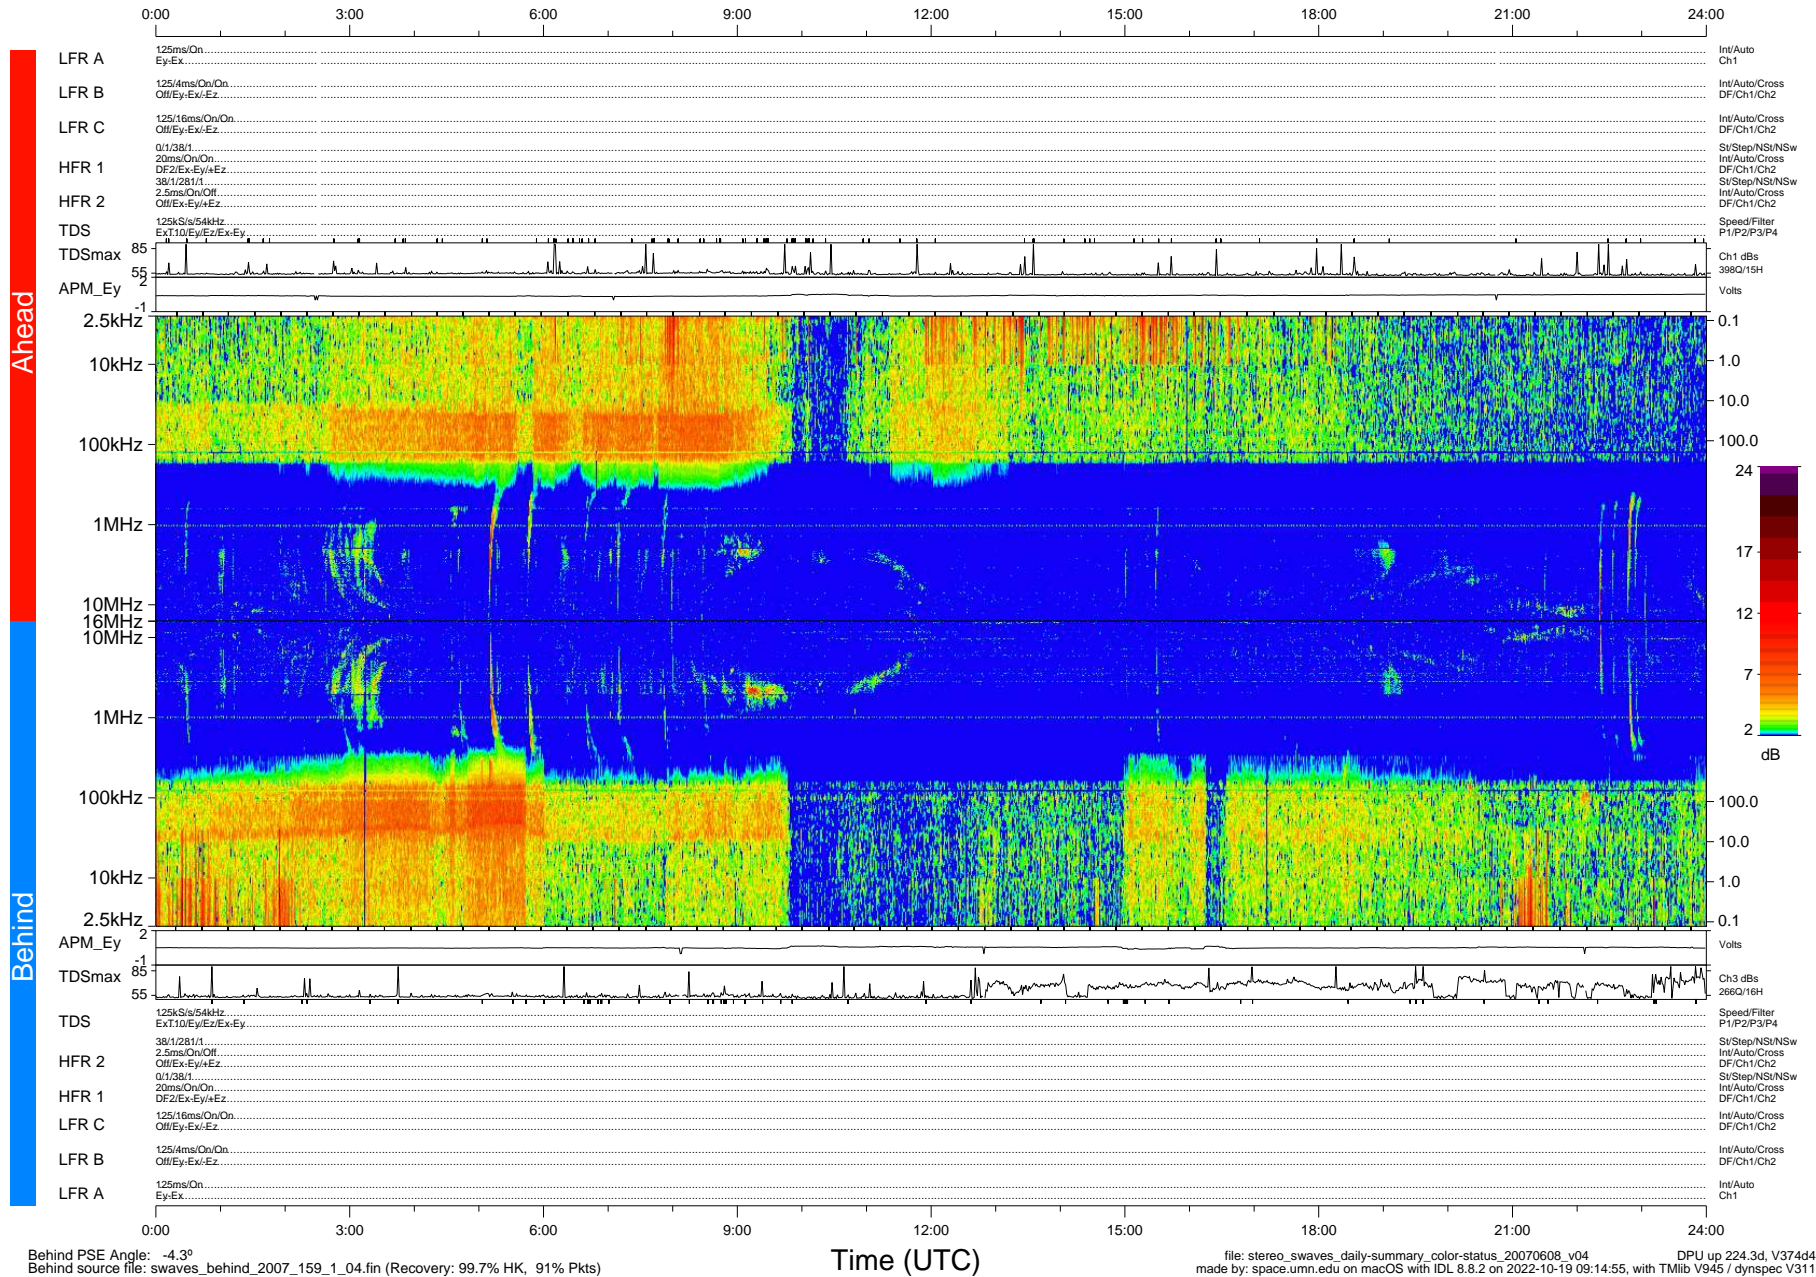

STEREO/WAVES Daily Summary - 08-Jun-2007 (DOY 159)

Ahead source file: swaves_ahead_2007_159_1_04.fin (Recovery: 99.7% HK, 111% Pkts)
Ahead PSE Angle: 7.5°

DPU up 214.2d, V374d4

Behind PSE Angle: -4.3°
Behind source file: swaves_behind_2007_159_1_04.fin (Recovery: 99.7% HK, 91% Pkts)