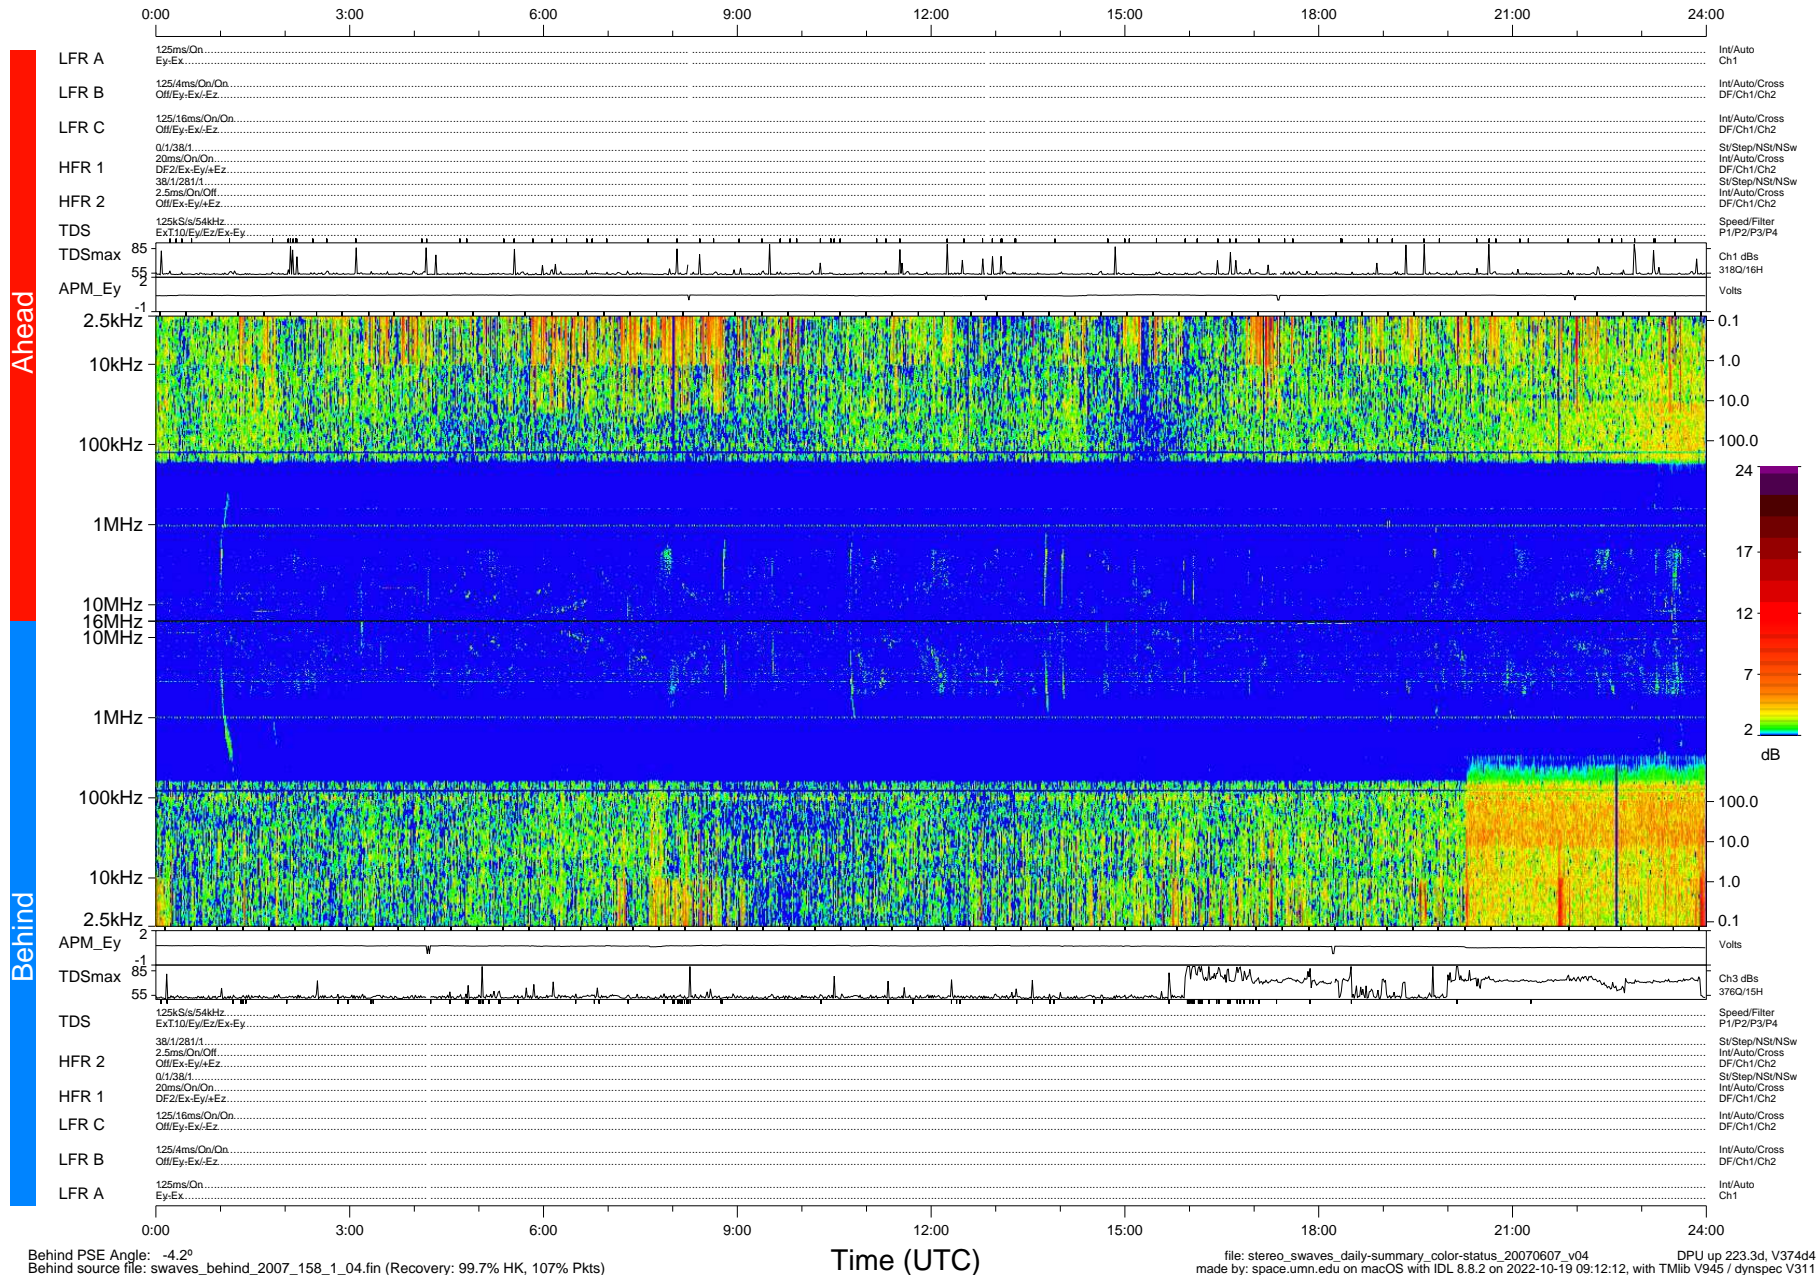

STEREO/WAVES Daily Summary - 07-Jun-2007 (DOY 158)

Ahead source file: swaves_ahead_2007_158_1_04.fin (Recovery: 99.7% HK, 99% Pkts)
Ahead PSE Angle: 7.4°

DPU up 213.2d, V374d4

Behind PSE Angle: -4.2°
Behind source file: swaves_behind_2007_158_1_04.fin (Recovery: 99.7% HK, 107% Pkts)

Time (UTC)