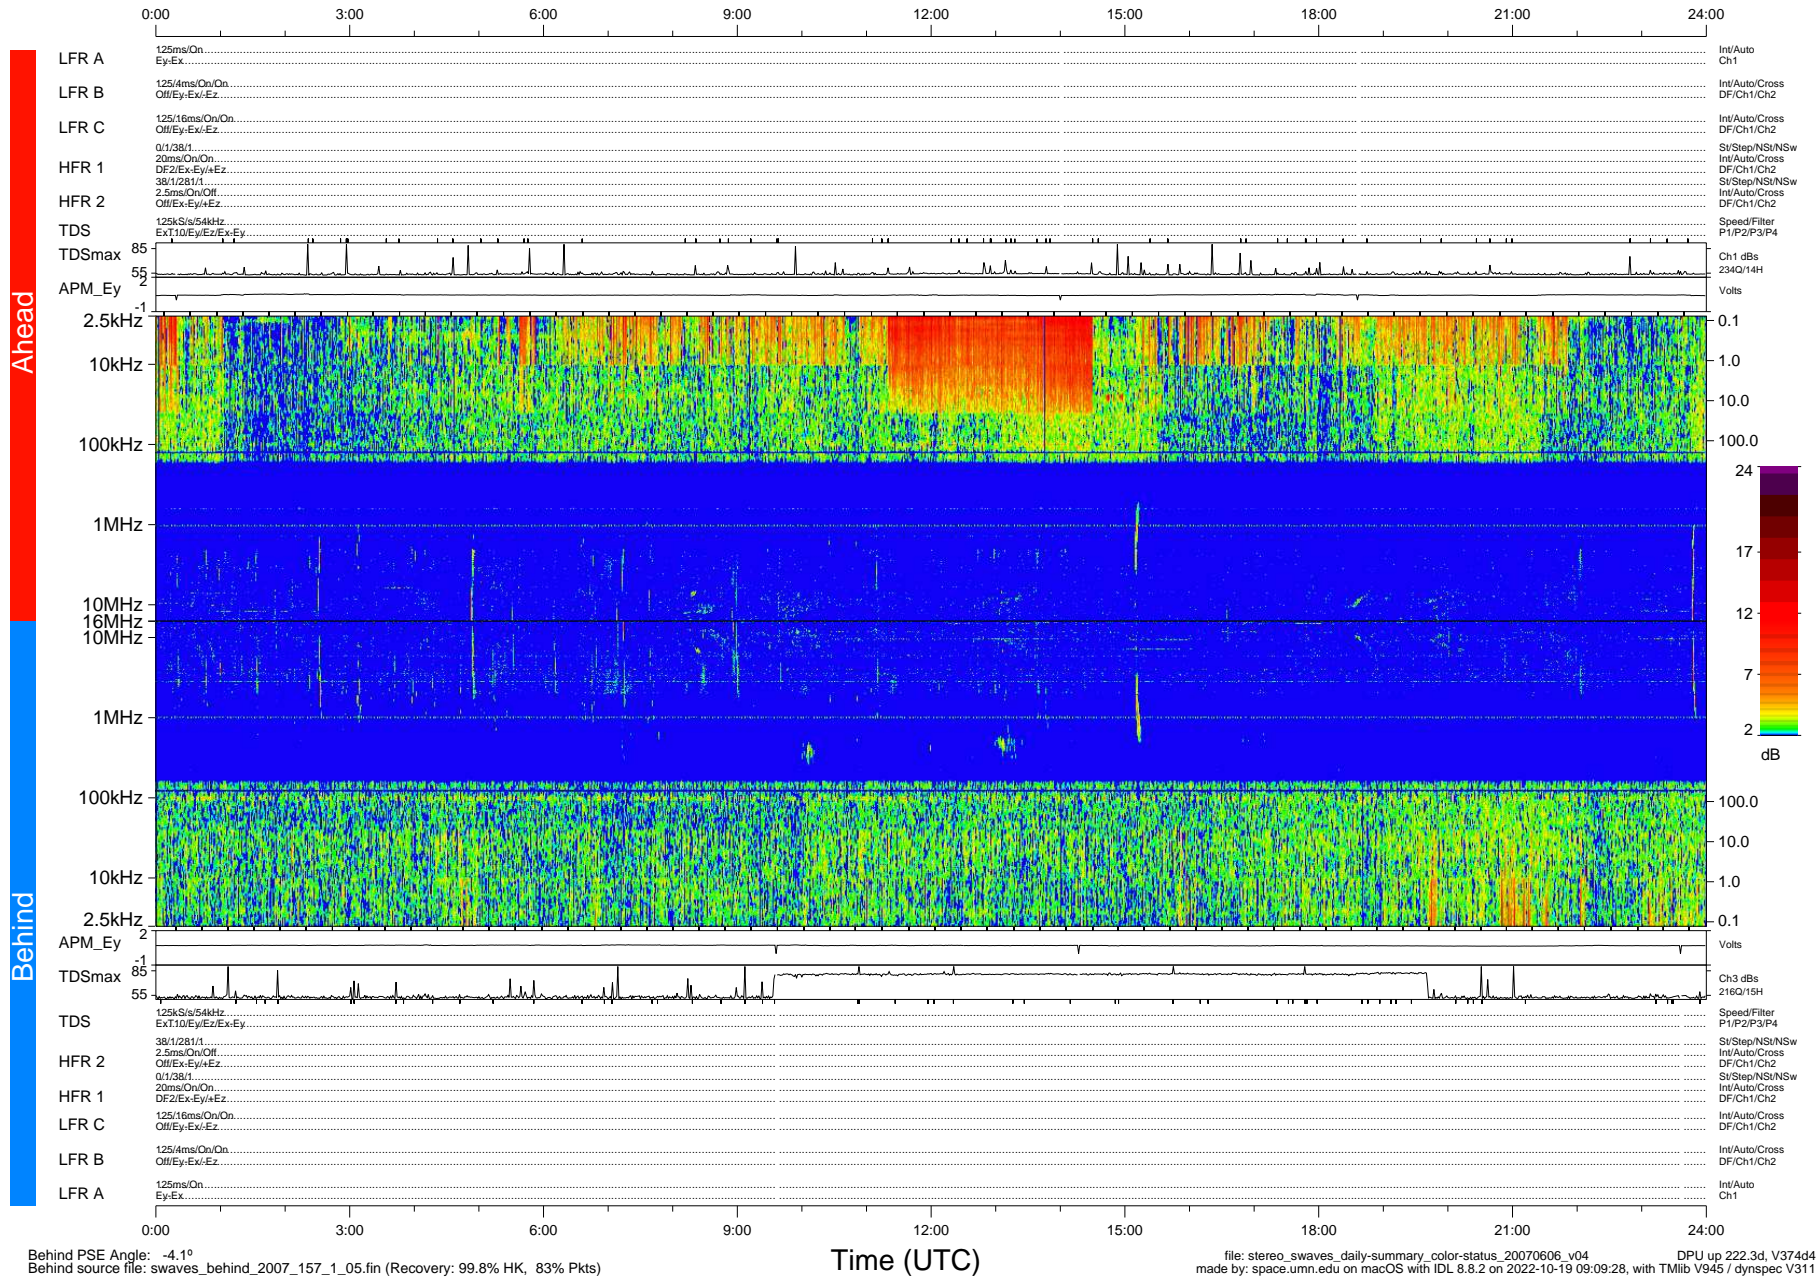

STEREO/WAVES Daily Summary - 06-Jun-2007 (DOY 157)

Ahead source file: swaves_ahead_2007_157_1_04.fin (Recovery: 99.8% HK, 86% Pkts)
Ahead PSE Angle: 7.4°

DPU up 212.2d, V374d4

Behind PSE Angle: -4.1°
Behind source file: swaves_behind_2007_157_1_05.fin (Recovery: 99.8% HK, 83% Pkts)

Time (UTC)