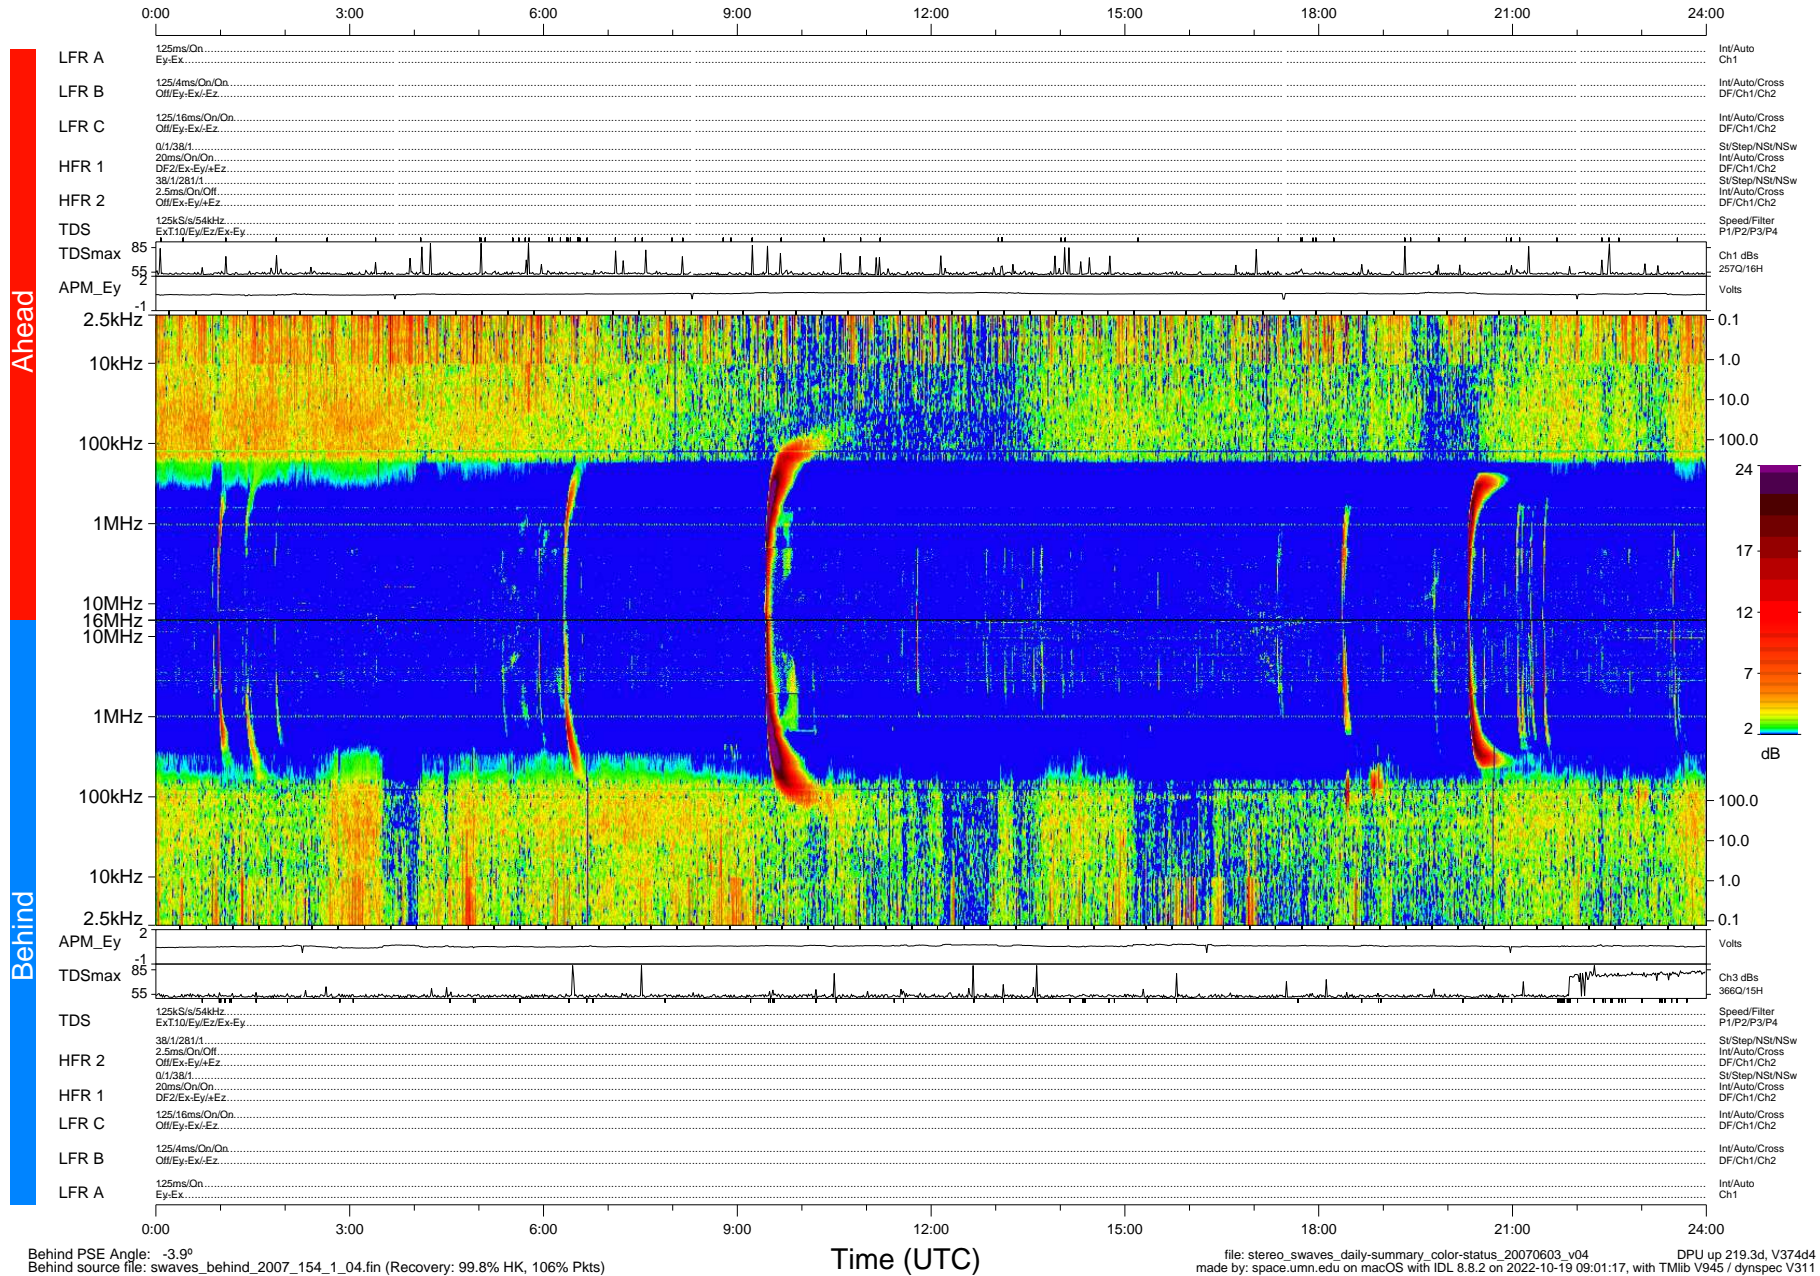

STEREO/WAVES Daily Summary - 03-Jun-2007 (DOY 154)

Ahead source file: swaves_ahead_2007_154_1_04.fin (Recovery: 99.7% HK, 89% Pkts)
Ahead PSE Angle: 7.0°

DPU up 209.2d, V374d4

Behind PSE Angle: -3.9°
Behind source file: swaves_behind_2007_154_1_04.fin (Recovery: 99.8% HK, 106% Pkts)