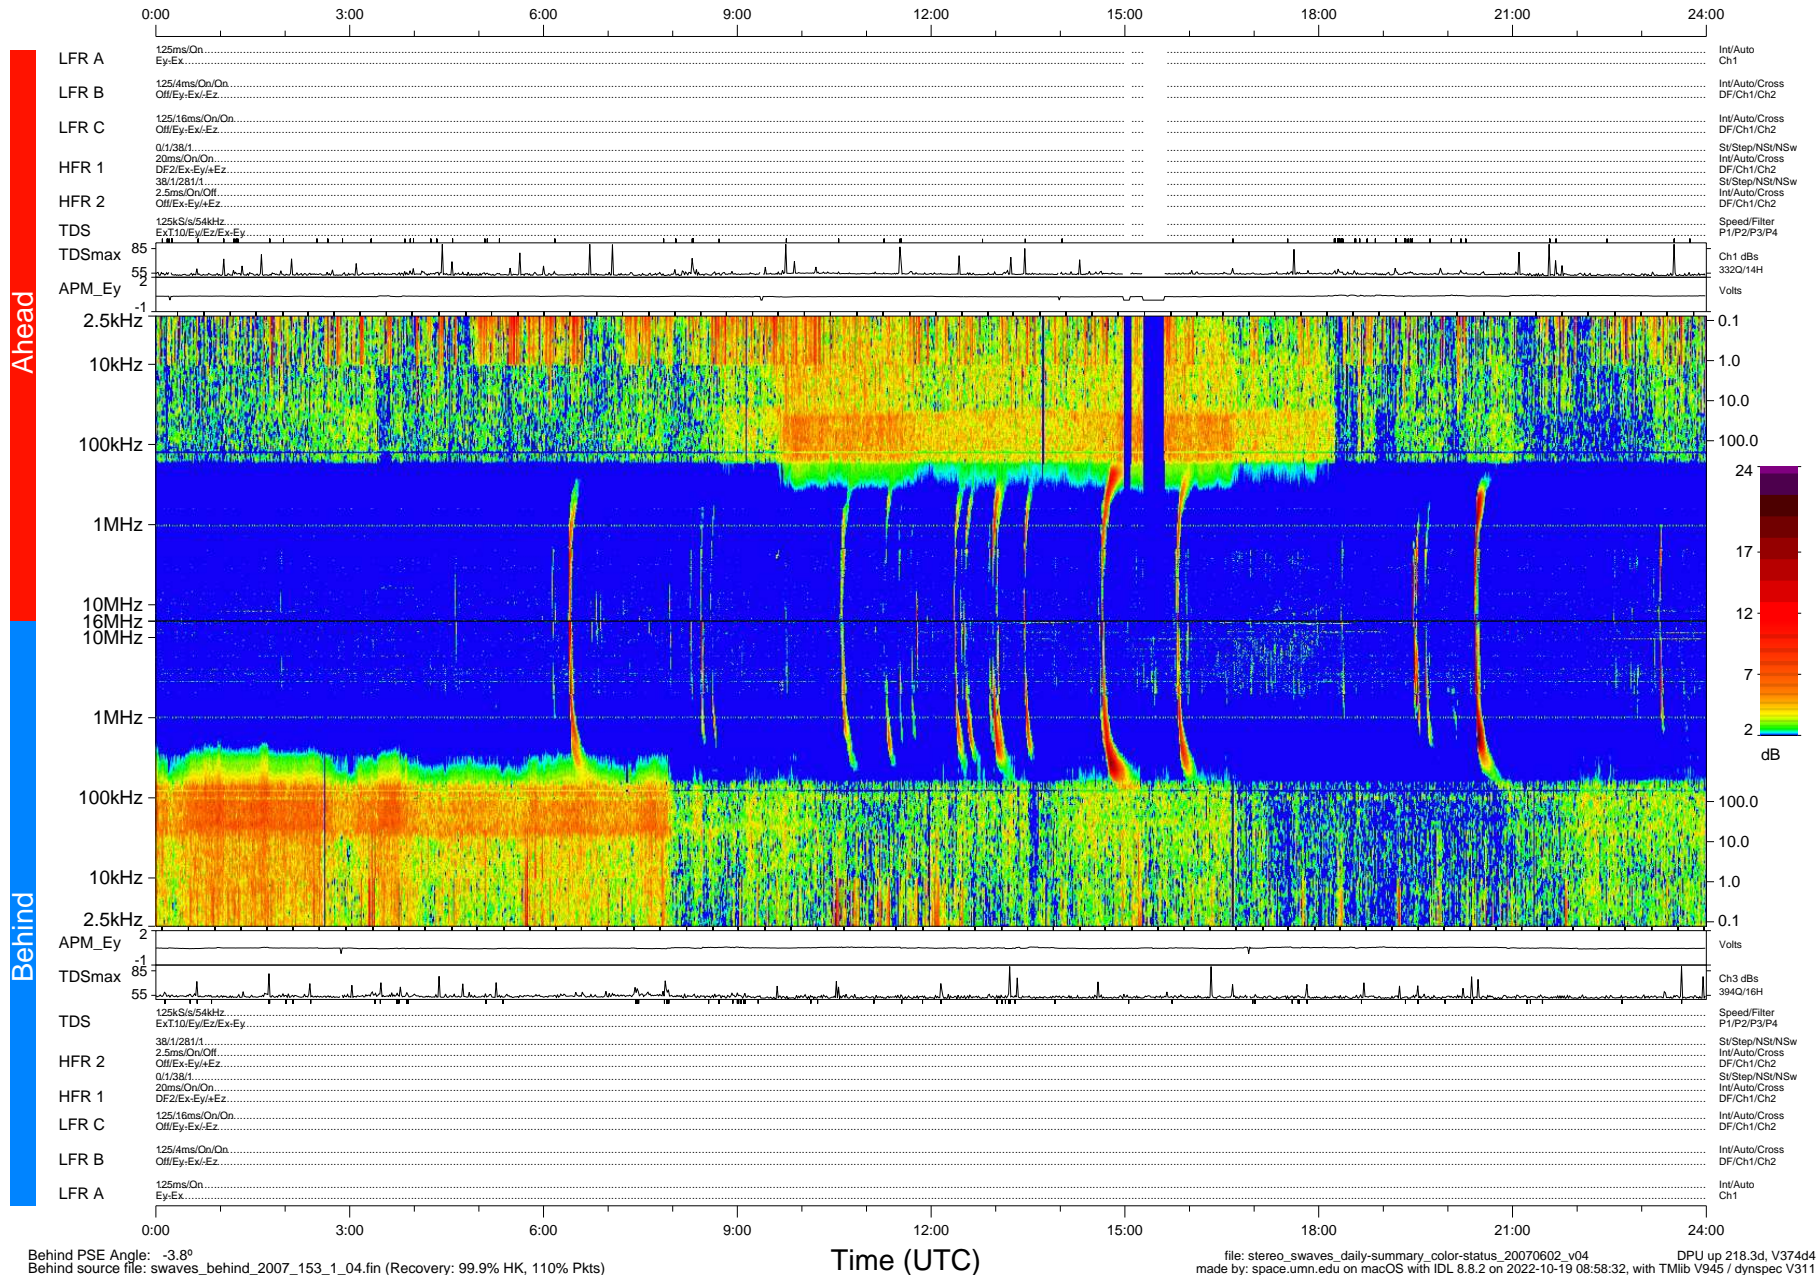

STEREO/WAVES Daily Summary - 02-Jun-2007 (DOY 153)

Ahead source file: swaves_ahead_2007_153_1_04.fin (Recovery: 97.9% HK, 99% Pkts)
Ahead PSE Angle: 6.9°

DPU up 208.2d, V374d4

Behind PSE Angle: -3.8°
Behind source file: swaves_behind_2007_153_1_04.fin (Recovery: 99.9% HK, 110% Pkts)

Time (UTC)