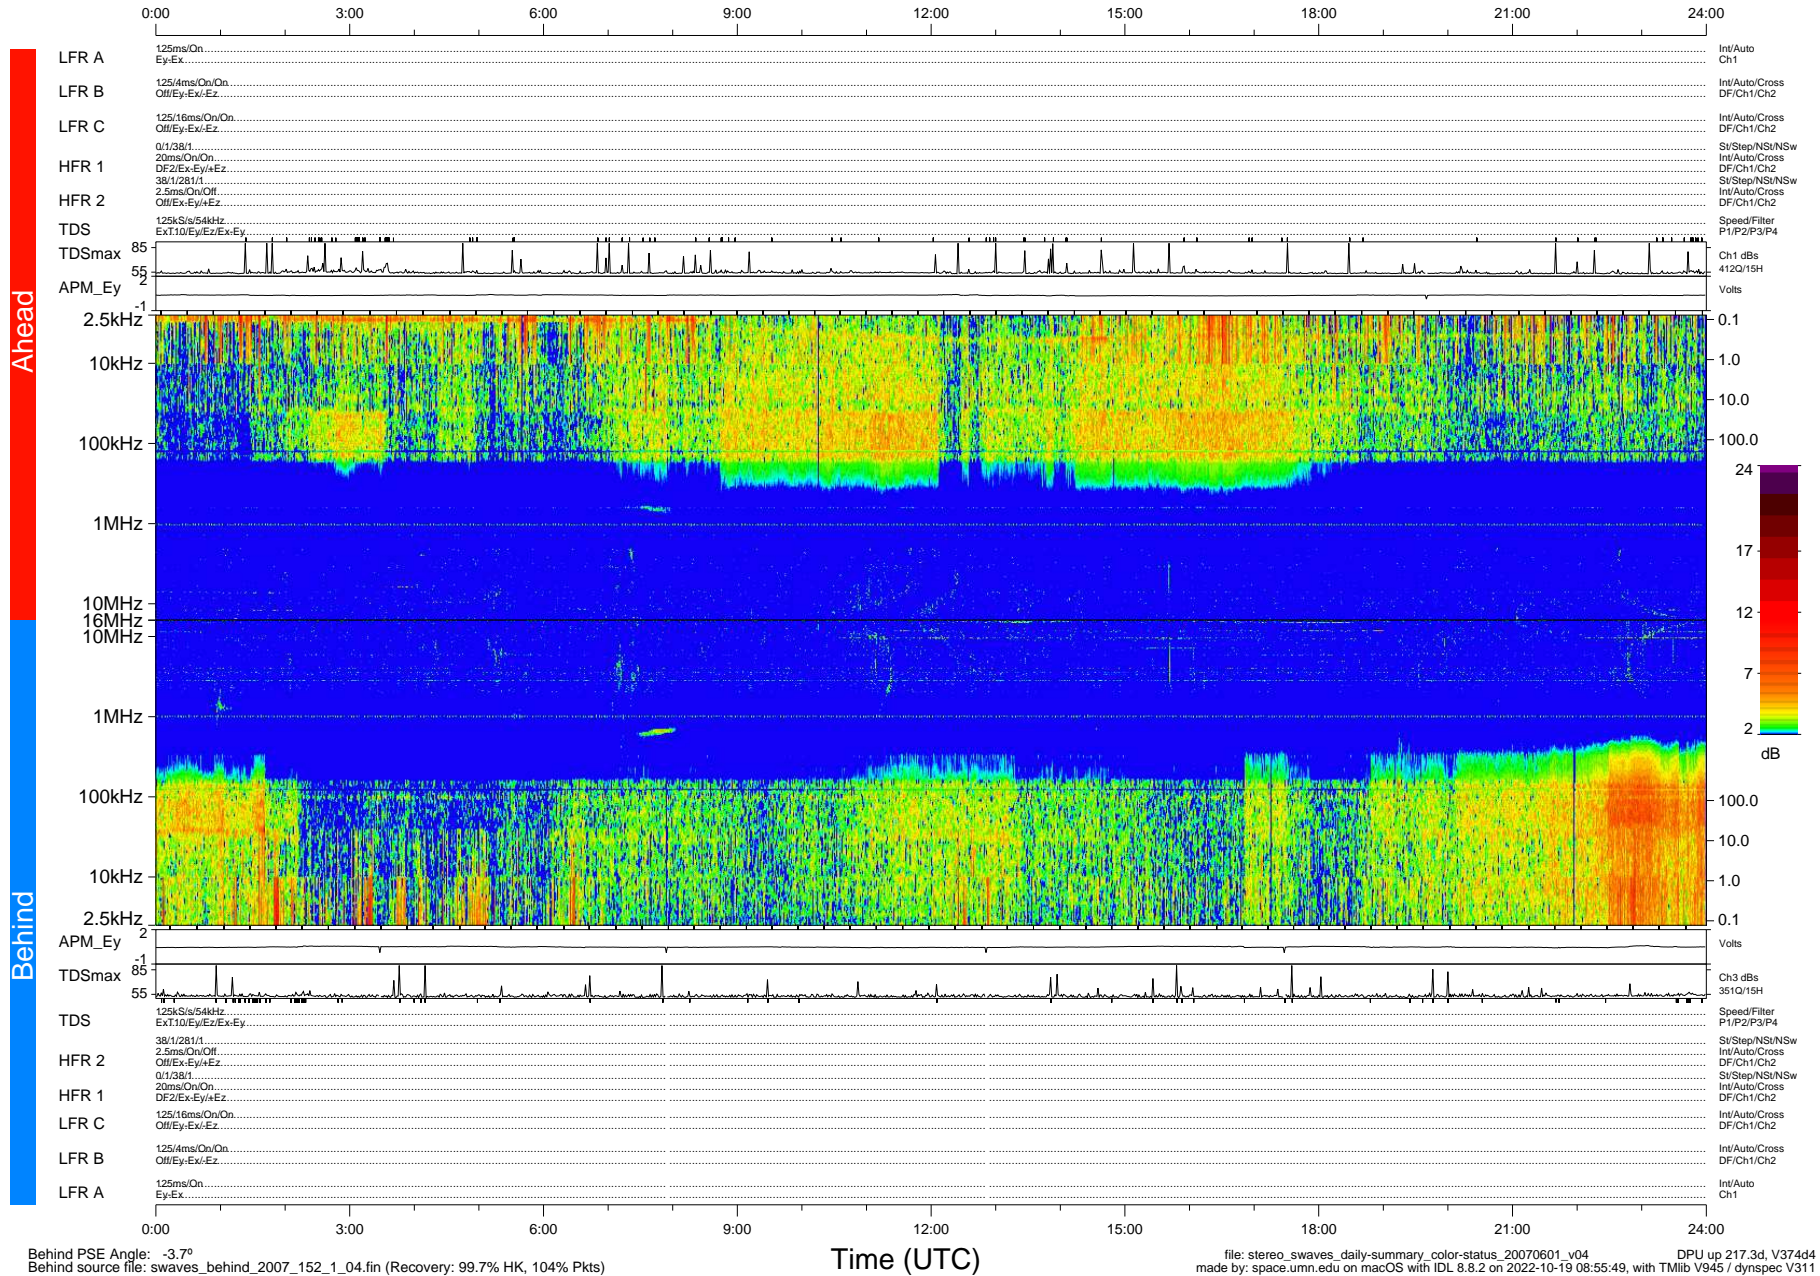

STEREO/WAVES Daily Summary - 01-Jun-2007 (DOY 152)

Ahead source file: swaves_ahead_2007_152_1_04.fin (Recovery: 99.9% HK, 113% Pkts)
Ahead PSE Angle: 6.9°

DPU up 207.2d, V374d4

Behind PSE Angle: -3.7°
Behind source file: swaves_behind_2007_152_1_04.fin (Recovery: 99.7% HK, 104% Pkts)

Time (UTC)