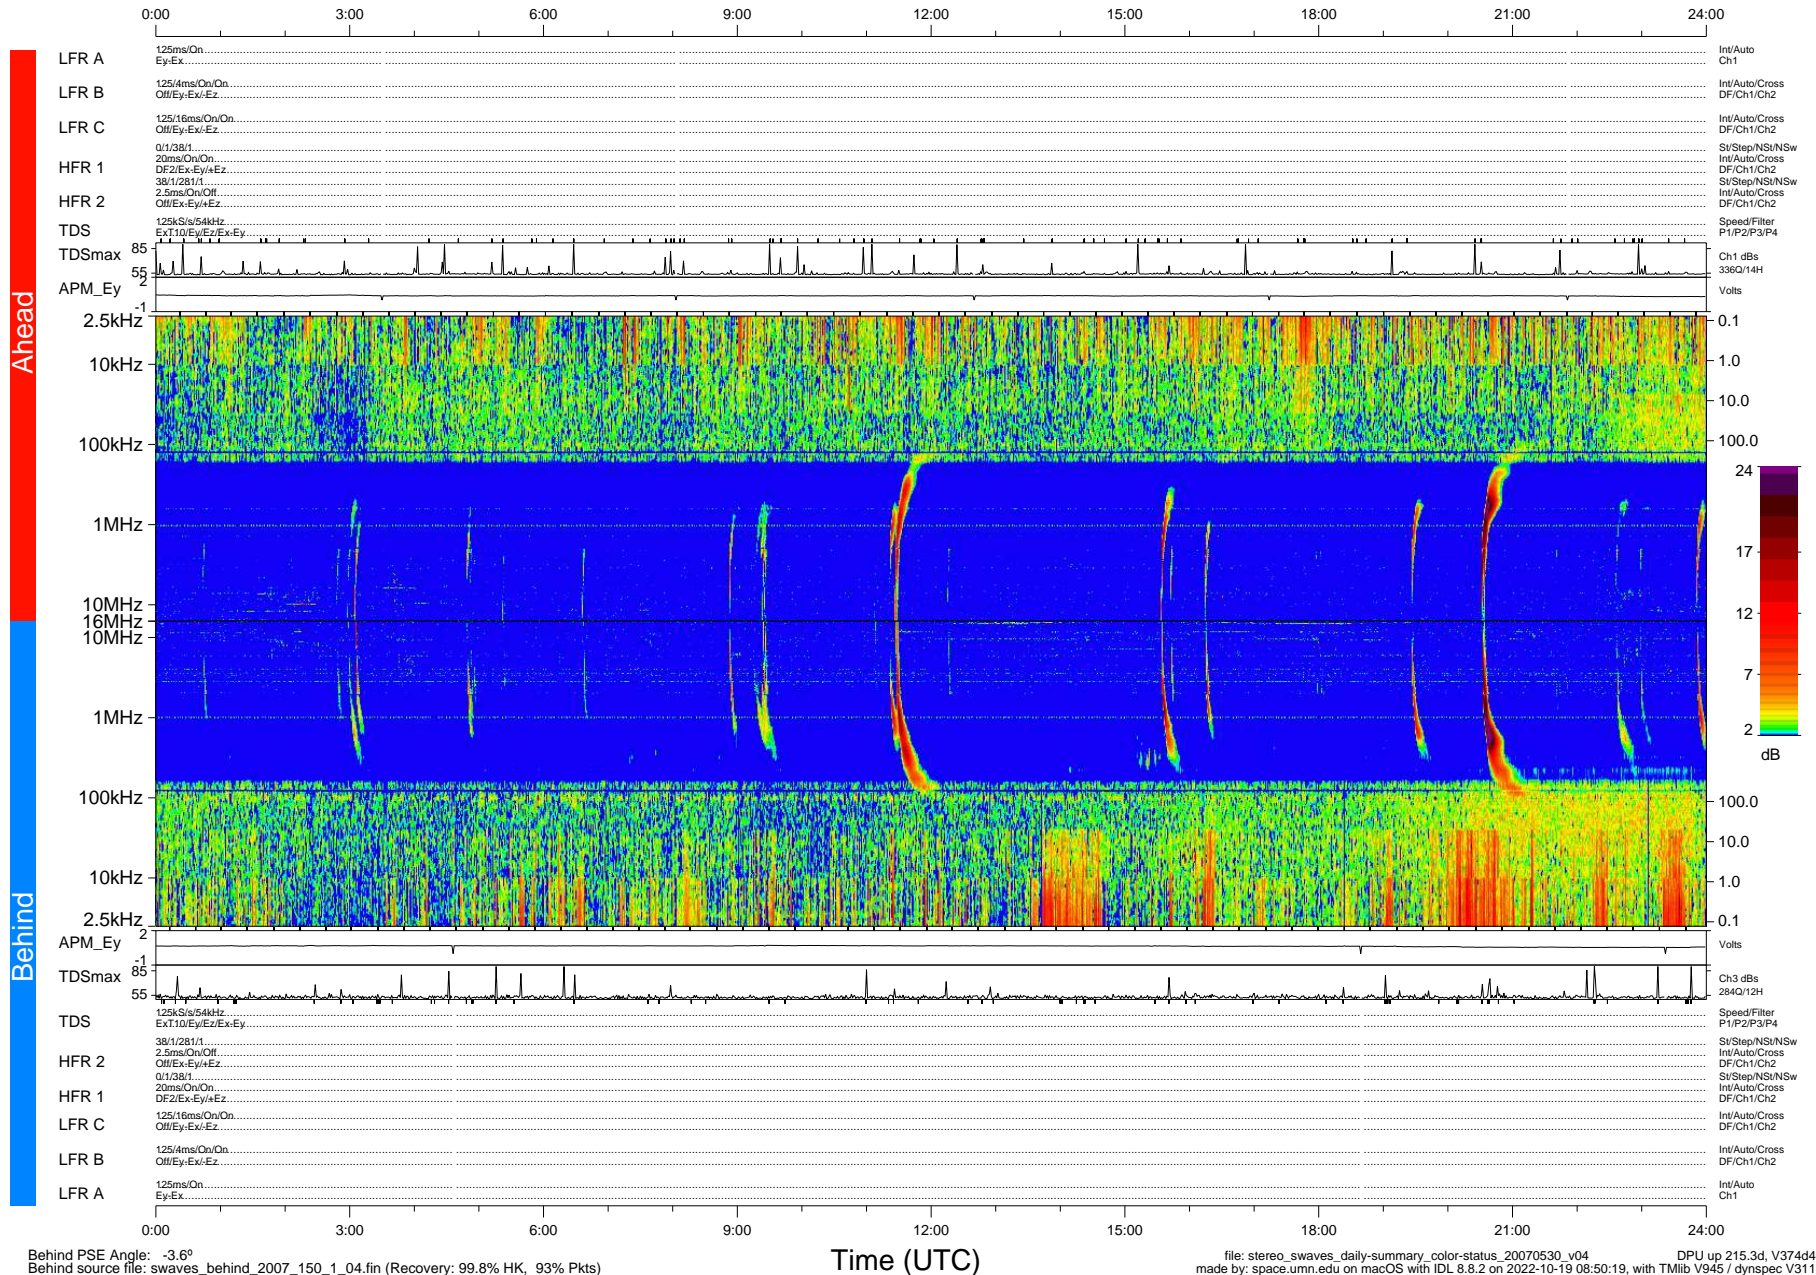

STEREO/WAVES Daily Summary - 30-May-2007 (DOY 150)

Ahead source file: swaves_ahead_2007_150_1_04.fin (Recovery: 99.7% HK, 101% Pkts)
Ahead PSE Angle: 6.7°

DPU up 205.2d, V374d4

Behind PSE Angle: -3.6°
Behind source file: swaves_behind_2007_150_1_04.fin (Recovery: 99.8% HK, 93% Pkts)

Time (UTC)