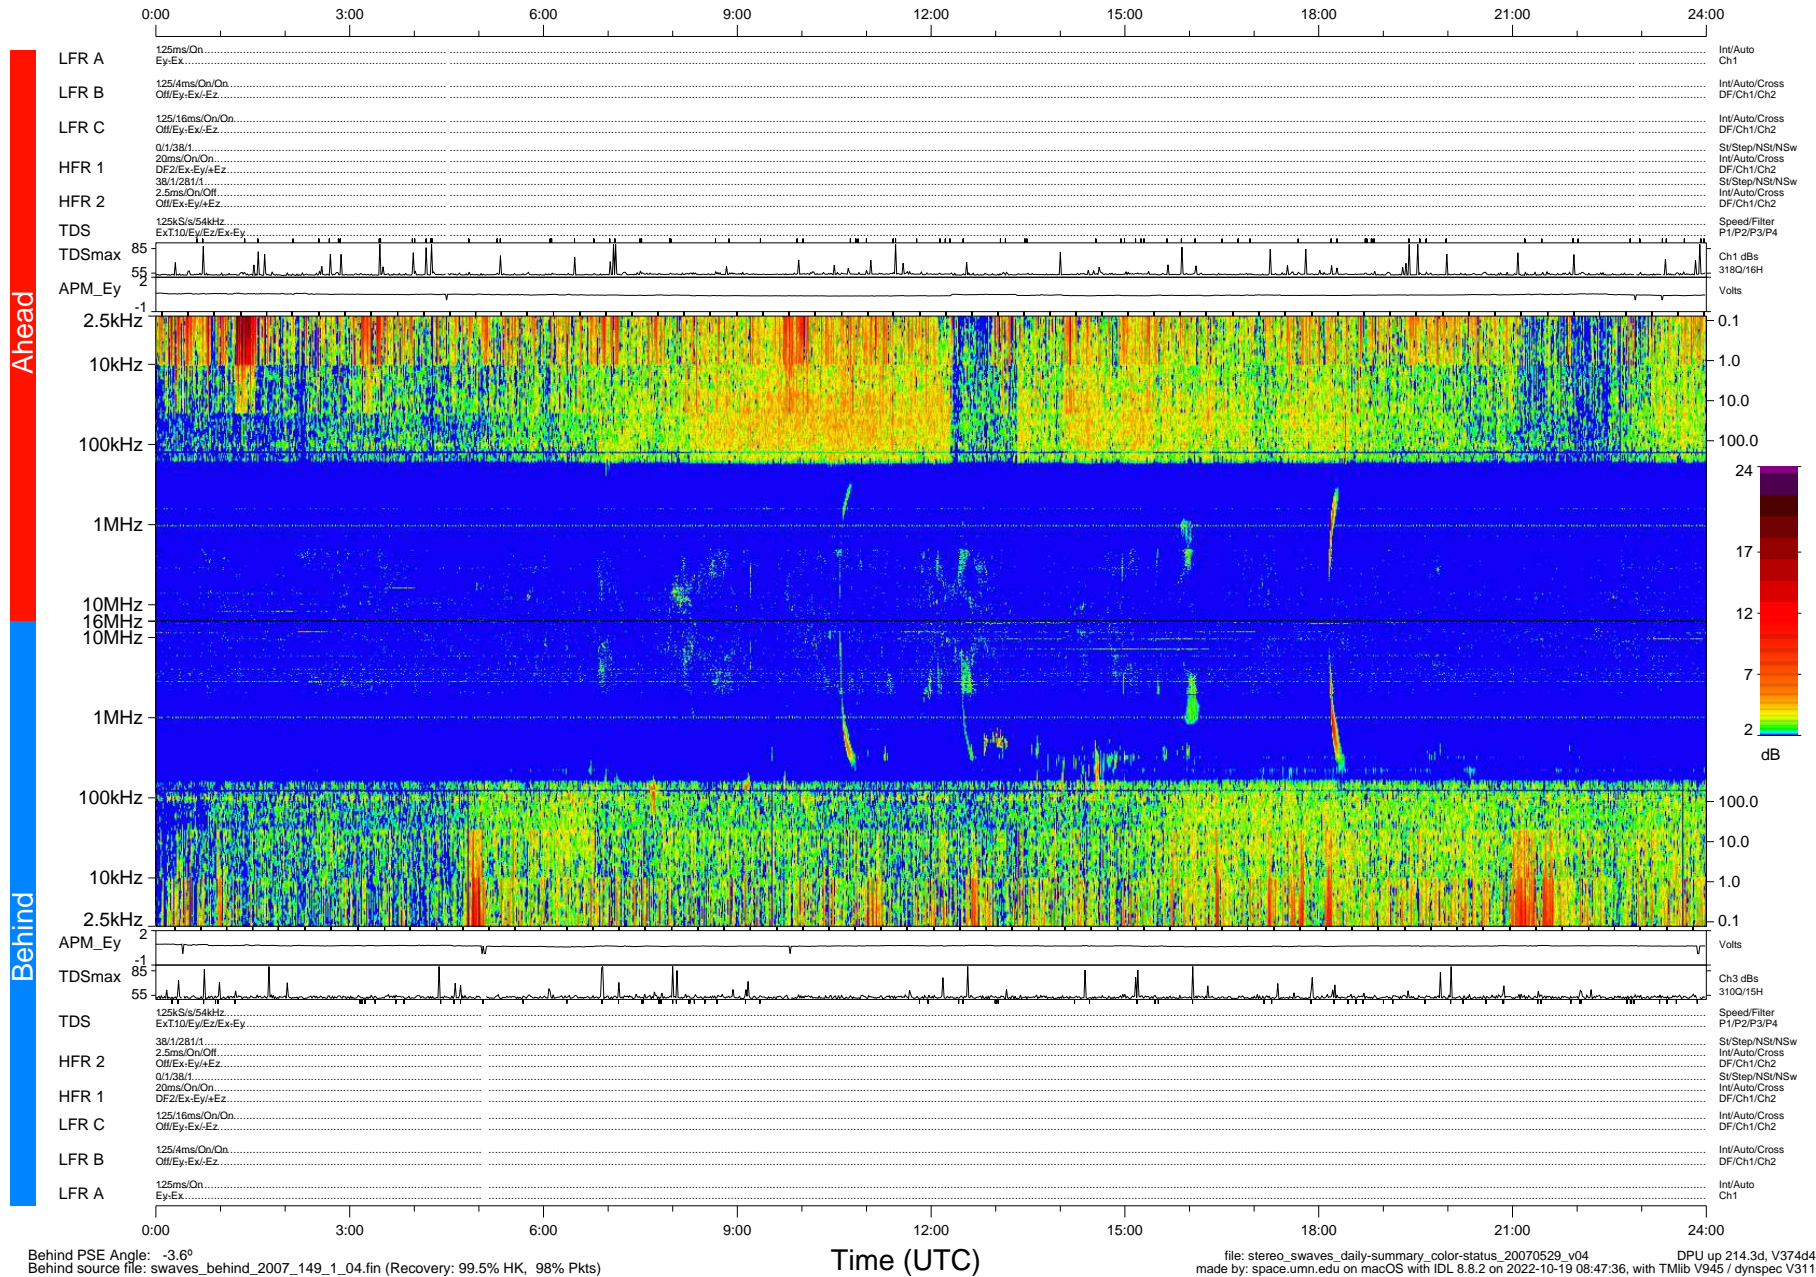

STEREO/WAVES Daily Summary - 29-May-2007 (DOY 149)

Ahead source file: swaves_ahead_2007_149_1_04.fin (Recovery: 99.9% HK, 99% Pkts)
Ahead PSE Angle: 6.5°

DPU up 204.2d, V374d4

Behind PSE Angle: -3.6°
Behind source file: swaves_behind_2007_149_1_04.fin (Recovery: 99.5% HK, 98% Pkts)

Time (UTC)