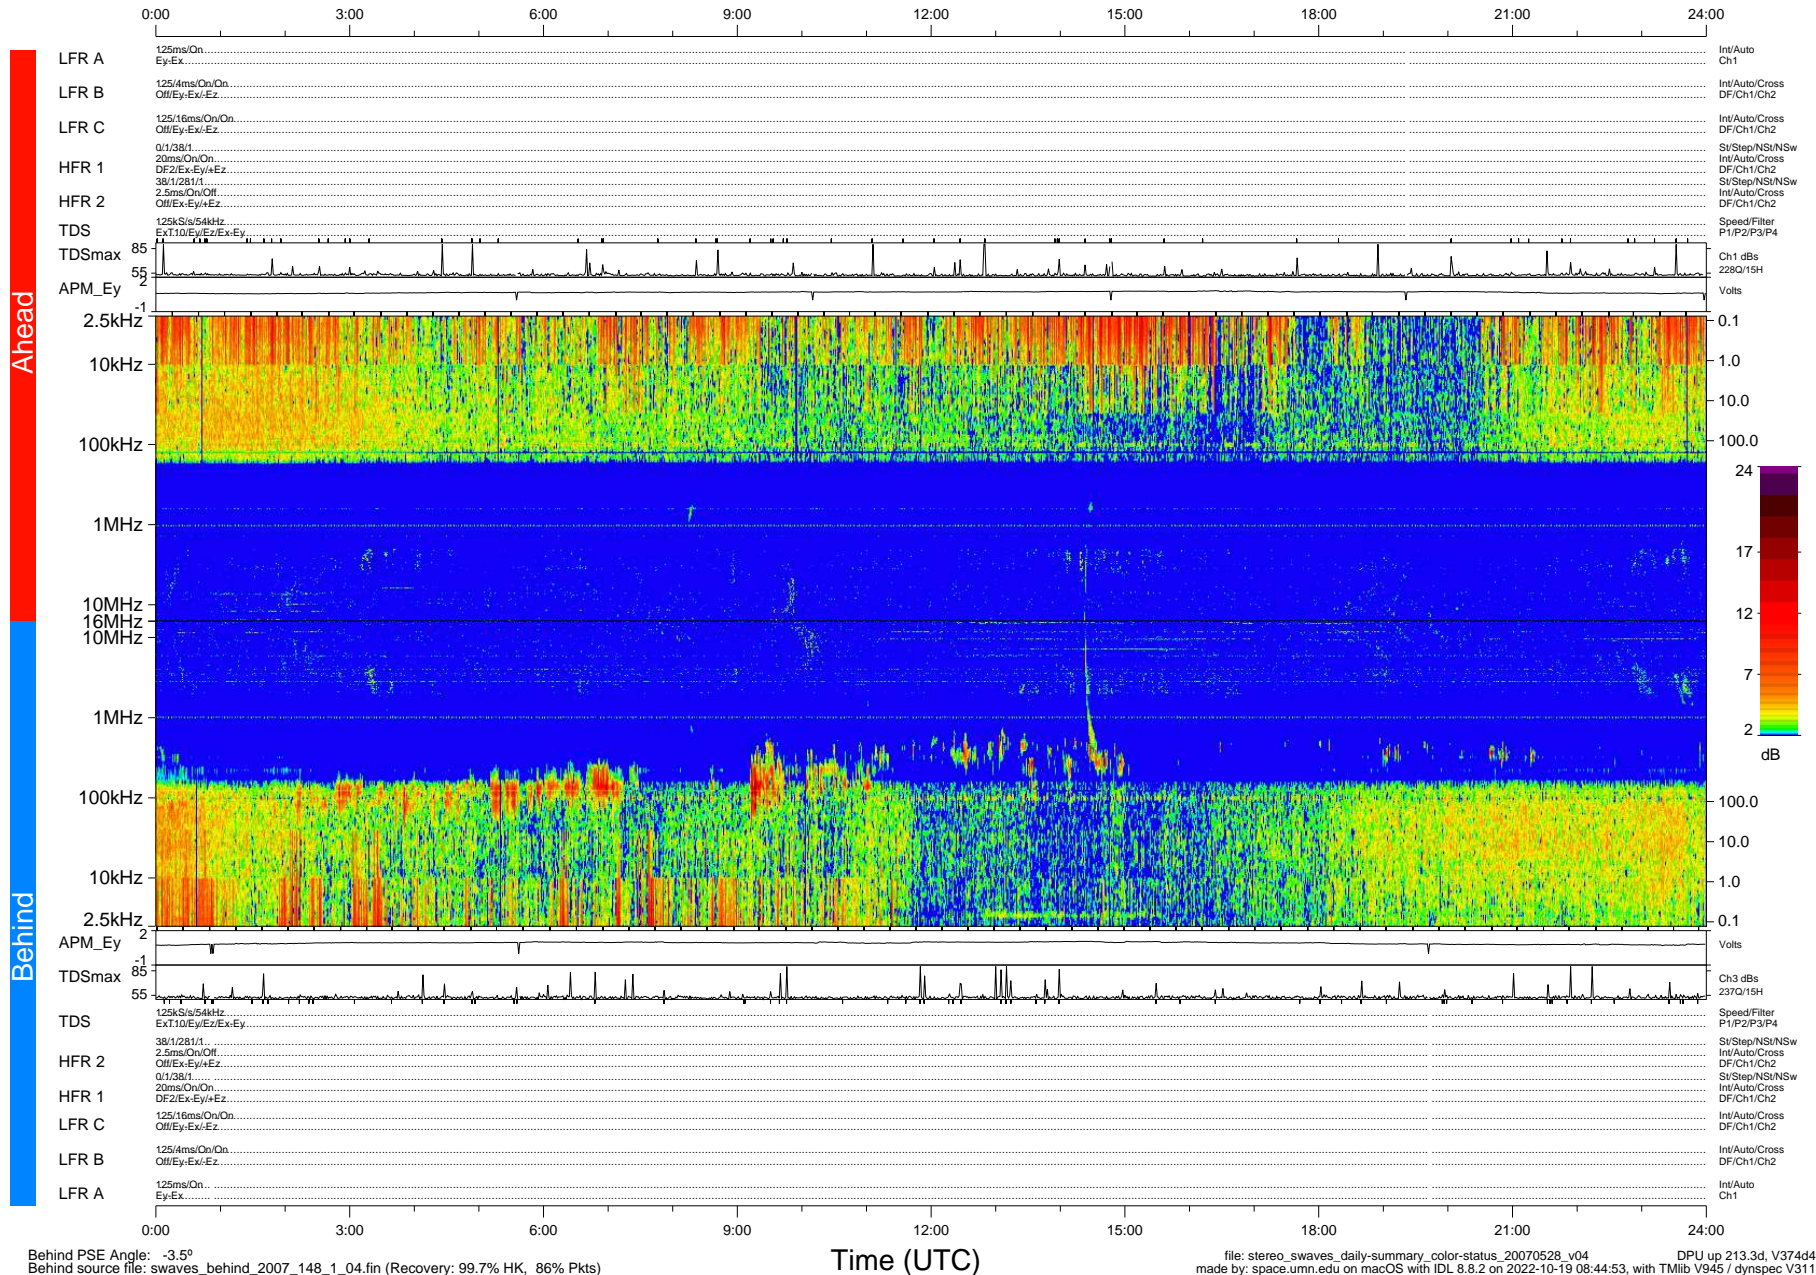

STEREO/WAVES Daily Summary - 28-May-2007 (DOY 148)

Ahead source file: swaves_ahead_2007_148_1_04.fin (Recovery: 99.7% HK, 85% Pkts)
Ahead PSE Angle: 6.5°

DPU up 203.2d, V374d4

Behind PSE Angle: -3.5°
Behind source file: swaves_behind_2007_148_1_04.fin (Recovery: 99.7% HK, 86% Pkts)