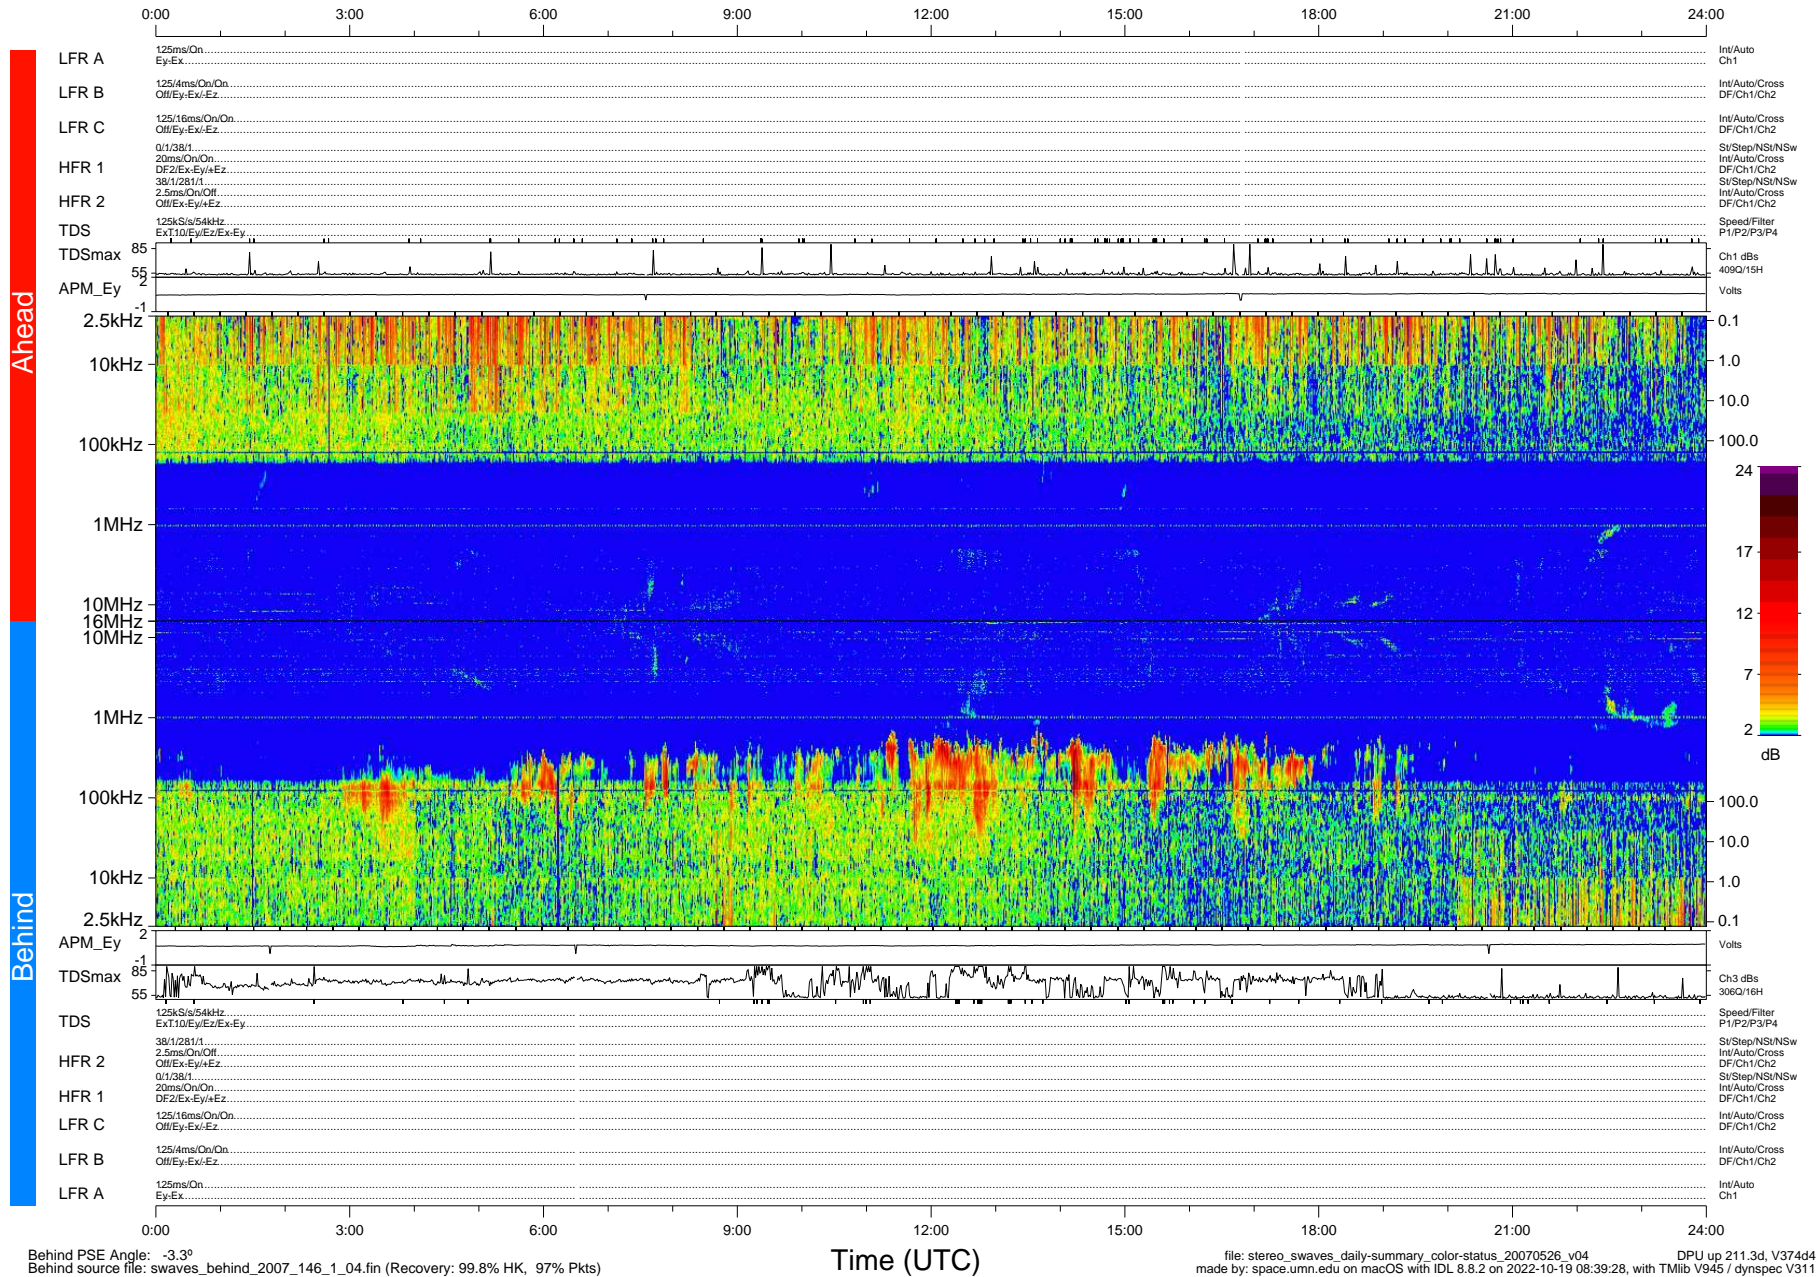

STEREO/WAVES Daily Summary - 26-May-2007 (DOY 146)

Ahead source file: swaves_ahead_2007_146_1_04.fin (Recovery: 99.8% HK, 112% Pkts)
Ahead PSE Angle: 6.3°

DPU up 201.2d, V374d4

Behind PSE Angle: -3.3°
Behind source file: swaves_behind_2007_146_1_04.fin (Recovery: 99.8% HK, 97% Pkts)

Time (UTC)