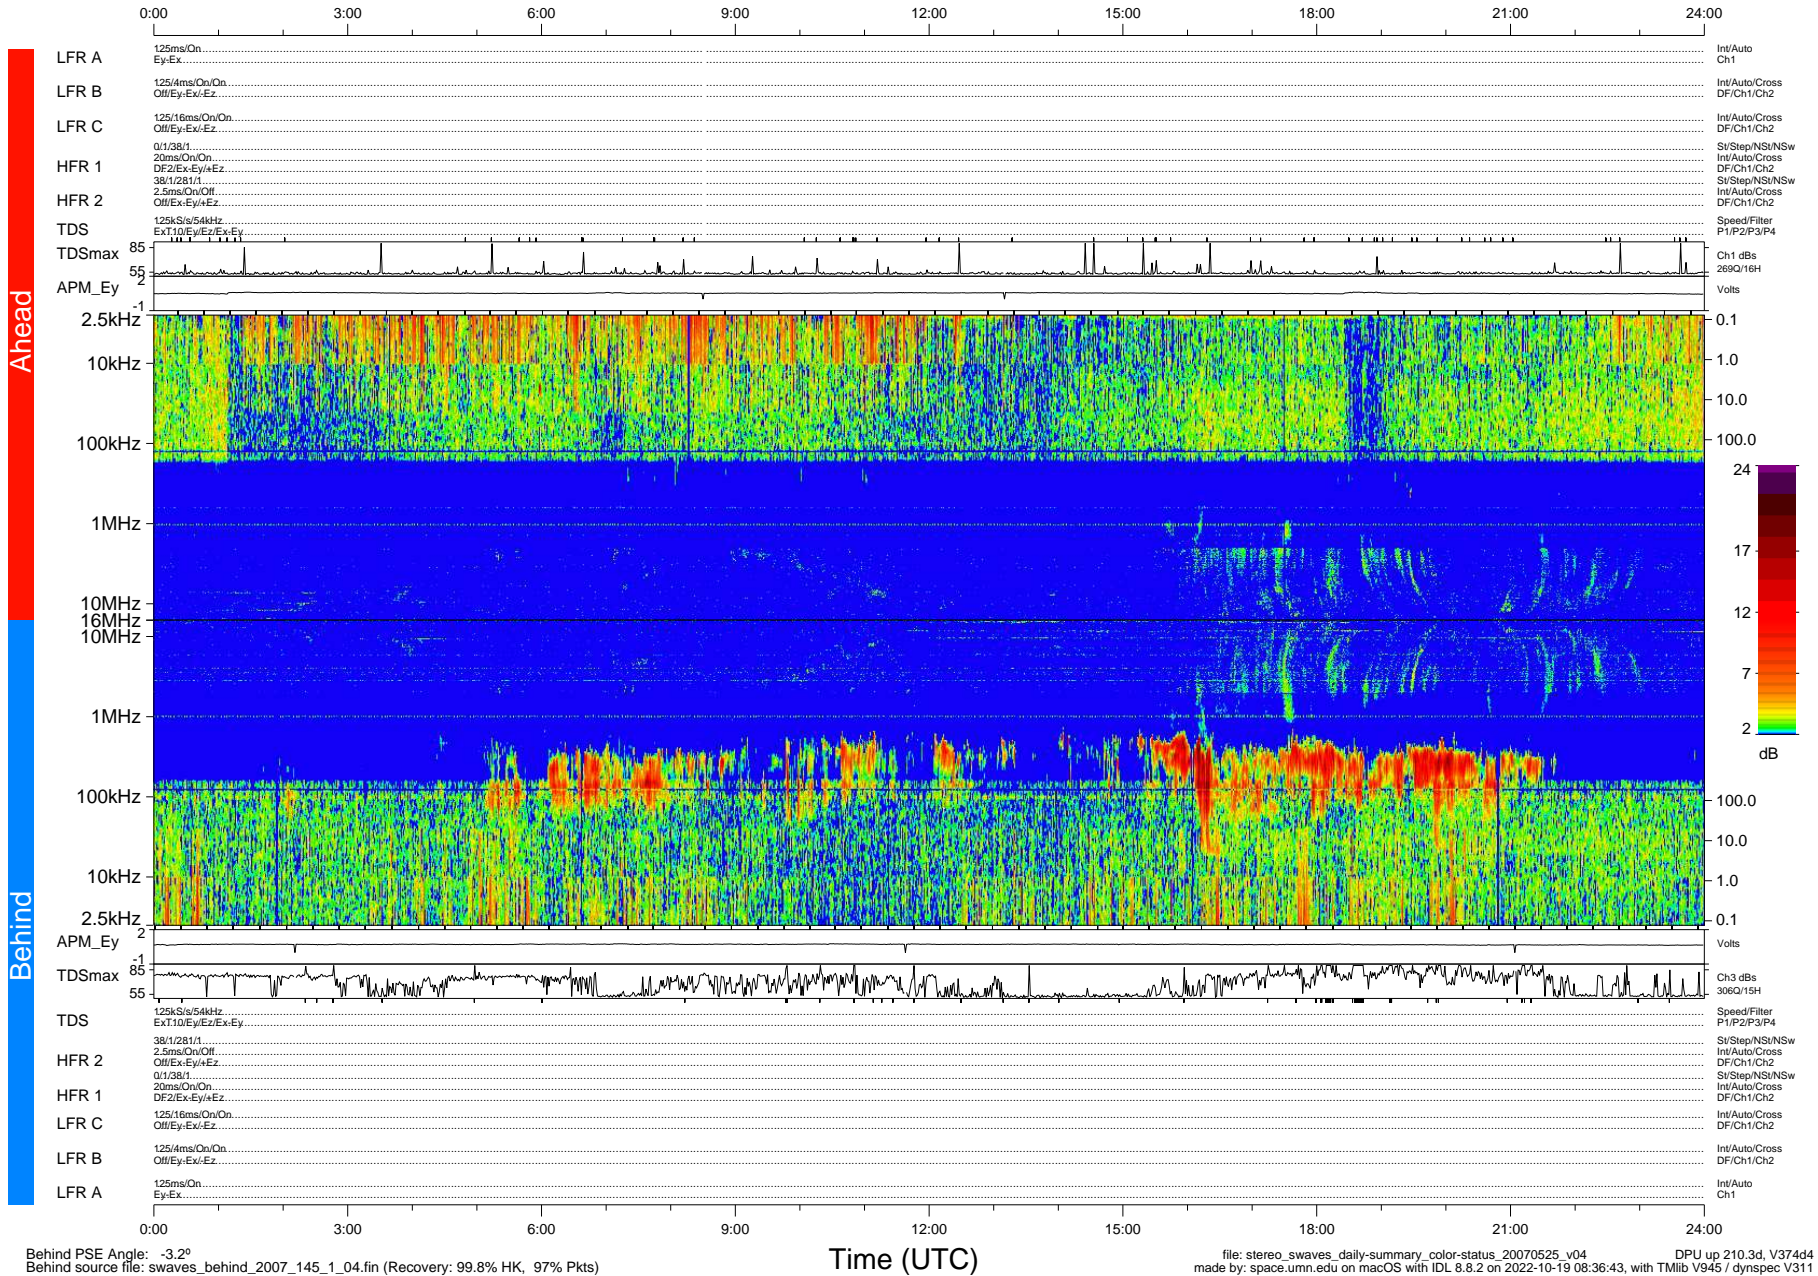

STEREO/WAVES Daily Summary - 25-May-2007 (DOY 145)

Ahead source file: swaves_ahead_2007_145_1_04.fin (Recovery: 99.9% HK, 91% Pkts)
Ahead PSE Angle: 6.2°

DPU up 200.2d, V374d4

Behind PSE Angle: -3.2°
Behind source file: swaves_behind_2007_145_1_04.fin (Recovery: 99.8% HK, 97% Pkts)