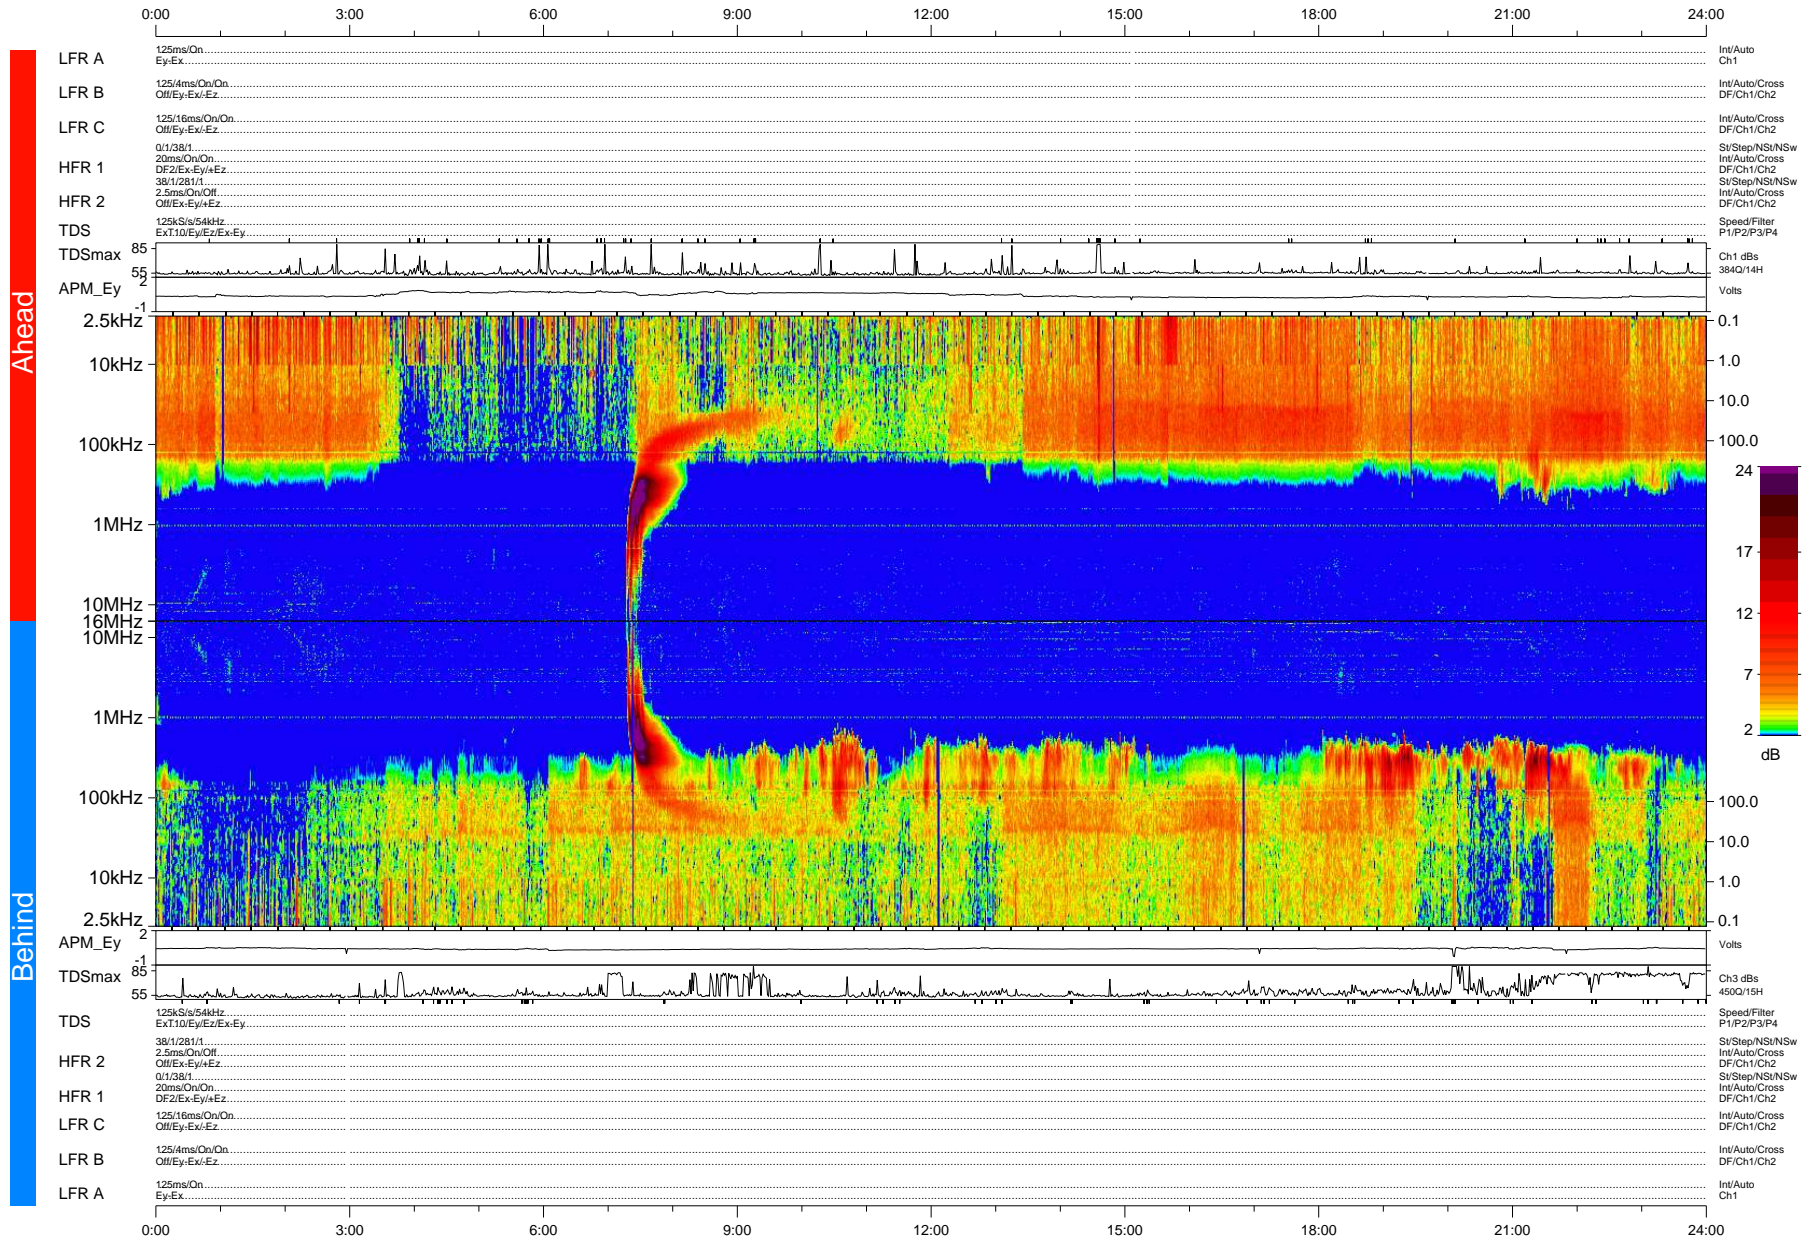

STEREO/WAVES Daily Summary - 23-May-2007 (DOY 143)

Ahead source file: swaves_ahead_2007_143_1_04.fin (Recovery: 99.9% HK, 108% Pkts)
Ahead PSE Angle: 6.0°

DPU up 198.2d, V374d4

Behind PSE Angle: -3.1°
Behind source file: swaves_behind_2007_143_1_05.fin (Recovery: 99.8% HK, 118% Pkts)

Time (UTC)