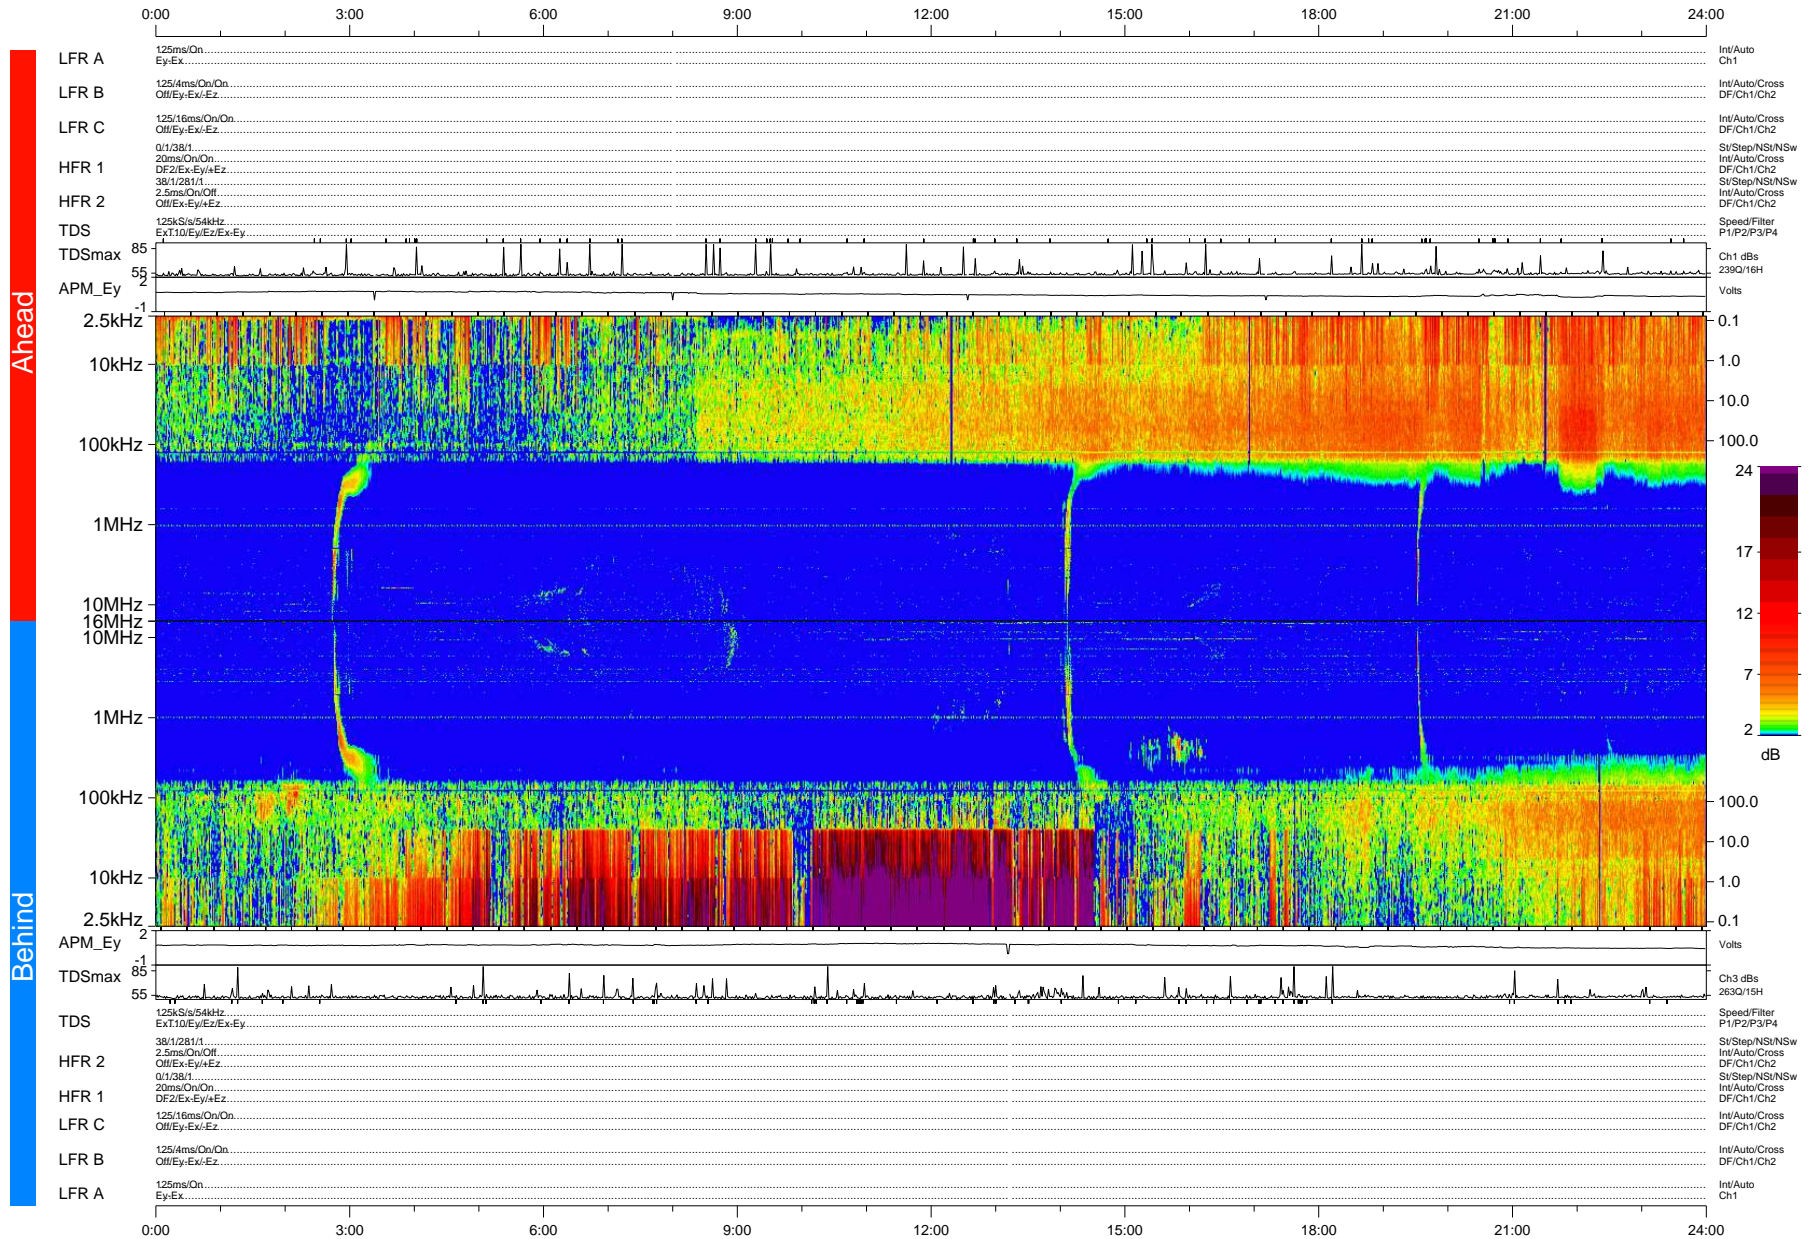

STEREO/WAVES Daily Summary - 21-May-2007 (DOY 141)

Ahead source file: swaves_ahead_2007_141_1_04.fin (Recovery: 99.7% HK, 87% Pkts)
Ahead PSE Angle: 5.8°

DPU up 196.2d, V374d4

Behind PSE Angle: -3.0°
Behind source file: swaves_behind_2007_141_1_05.fin (Recovery: 99.9% HK, 90% Pkts)

Time (UTC)