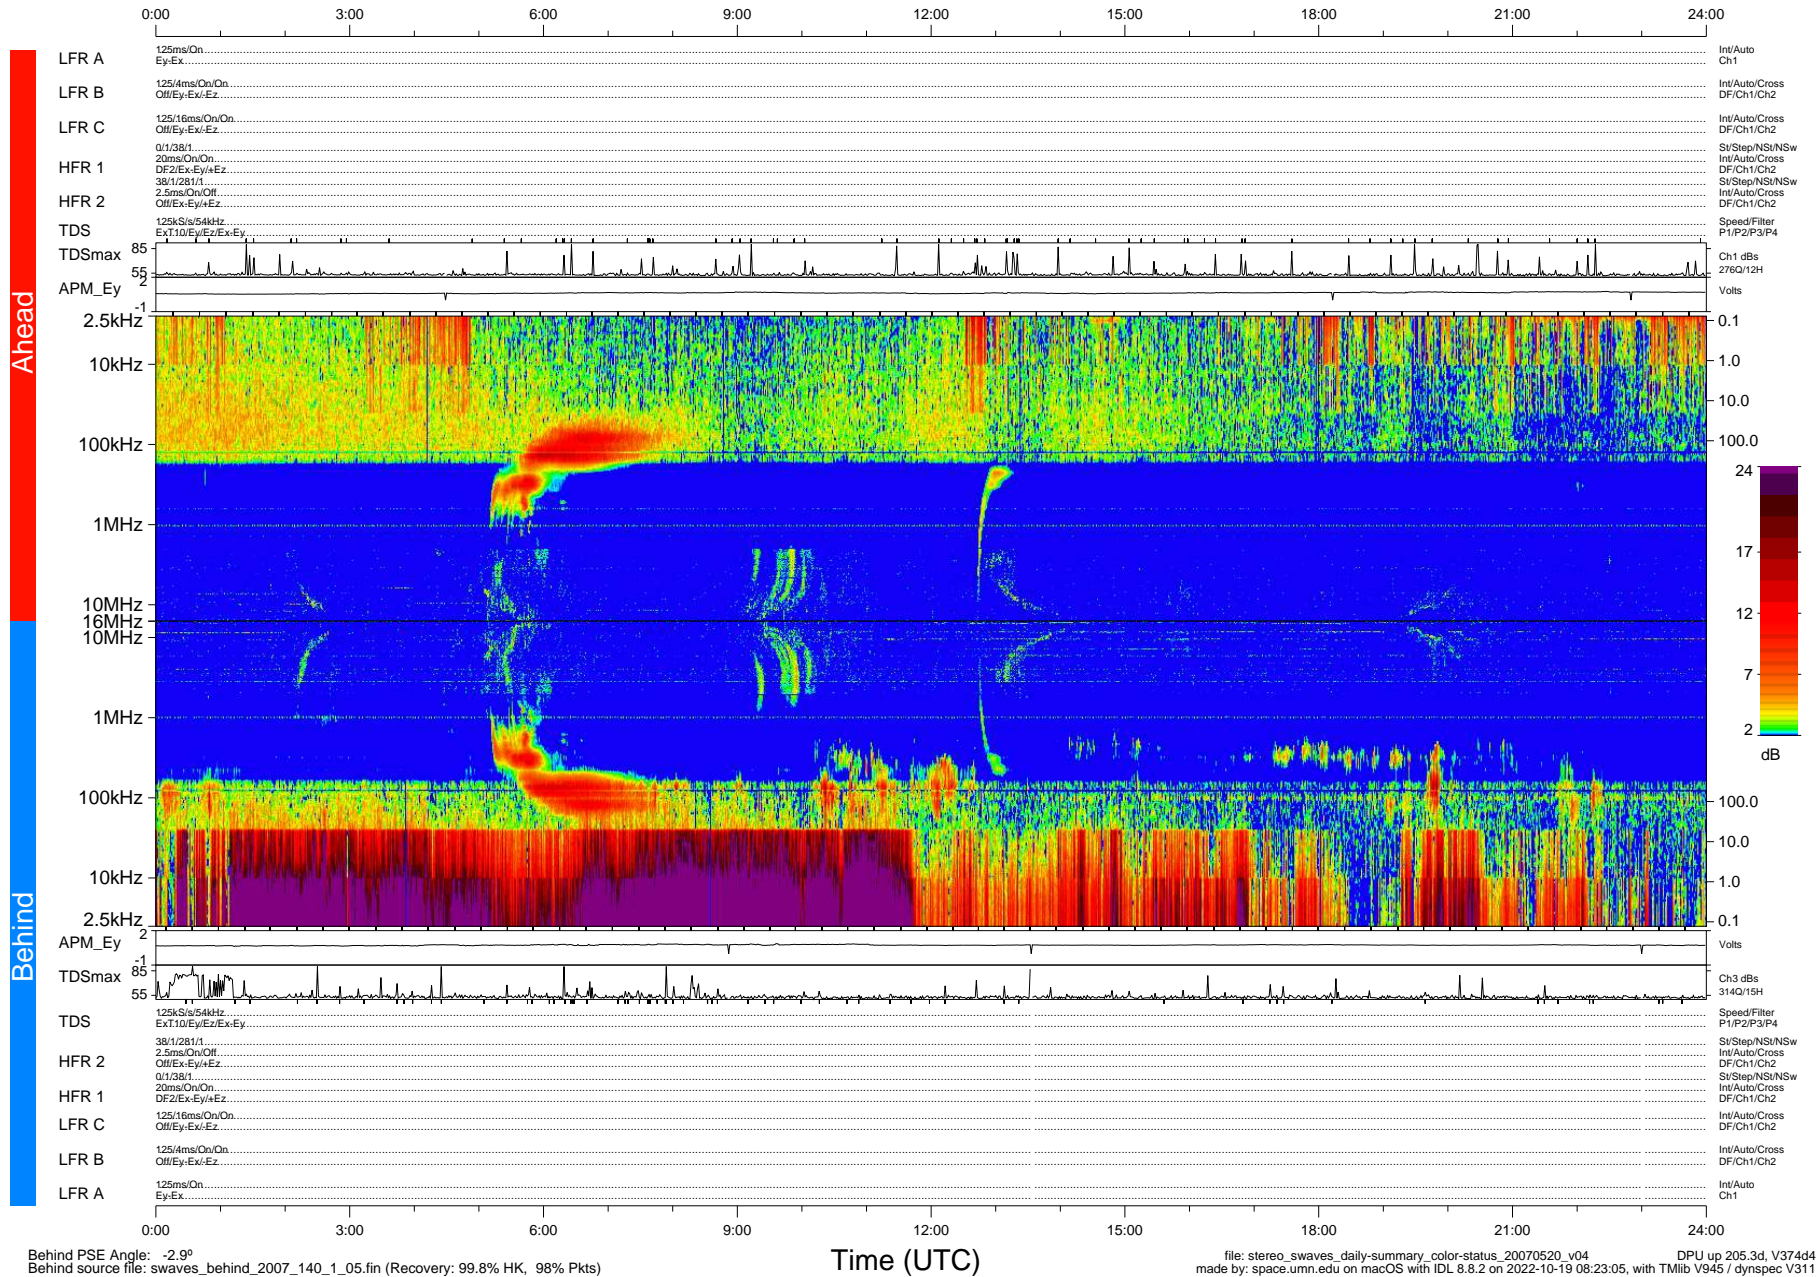

STEREO/WAVES Daily Summary - 20-May-2007 (DOY 140)

Ahead source file: swaves_ahead_2007_140_1_04.fin (Recovery: 99.8% HK, 91% Pkts)
Ahead PSE Angle: 5.8°

DPU up 195.2d, V374d4

Behind PSE Angle: -2.9°
Behind source file: swaves_behind_2007_140_1_05.fin (Recovery: 99.8% HK, 98% Pkts)

Time (UTC)