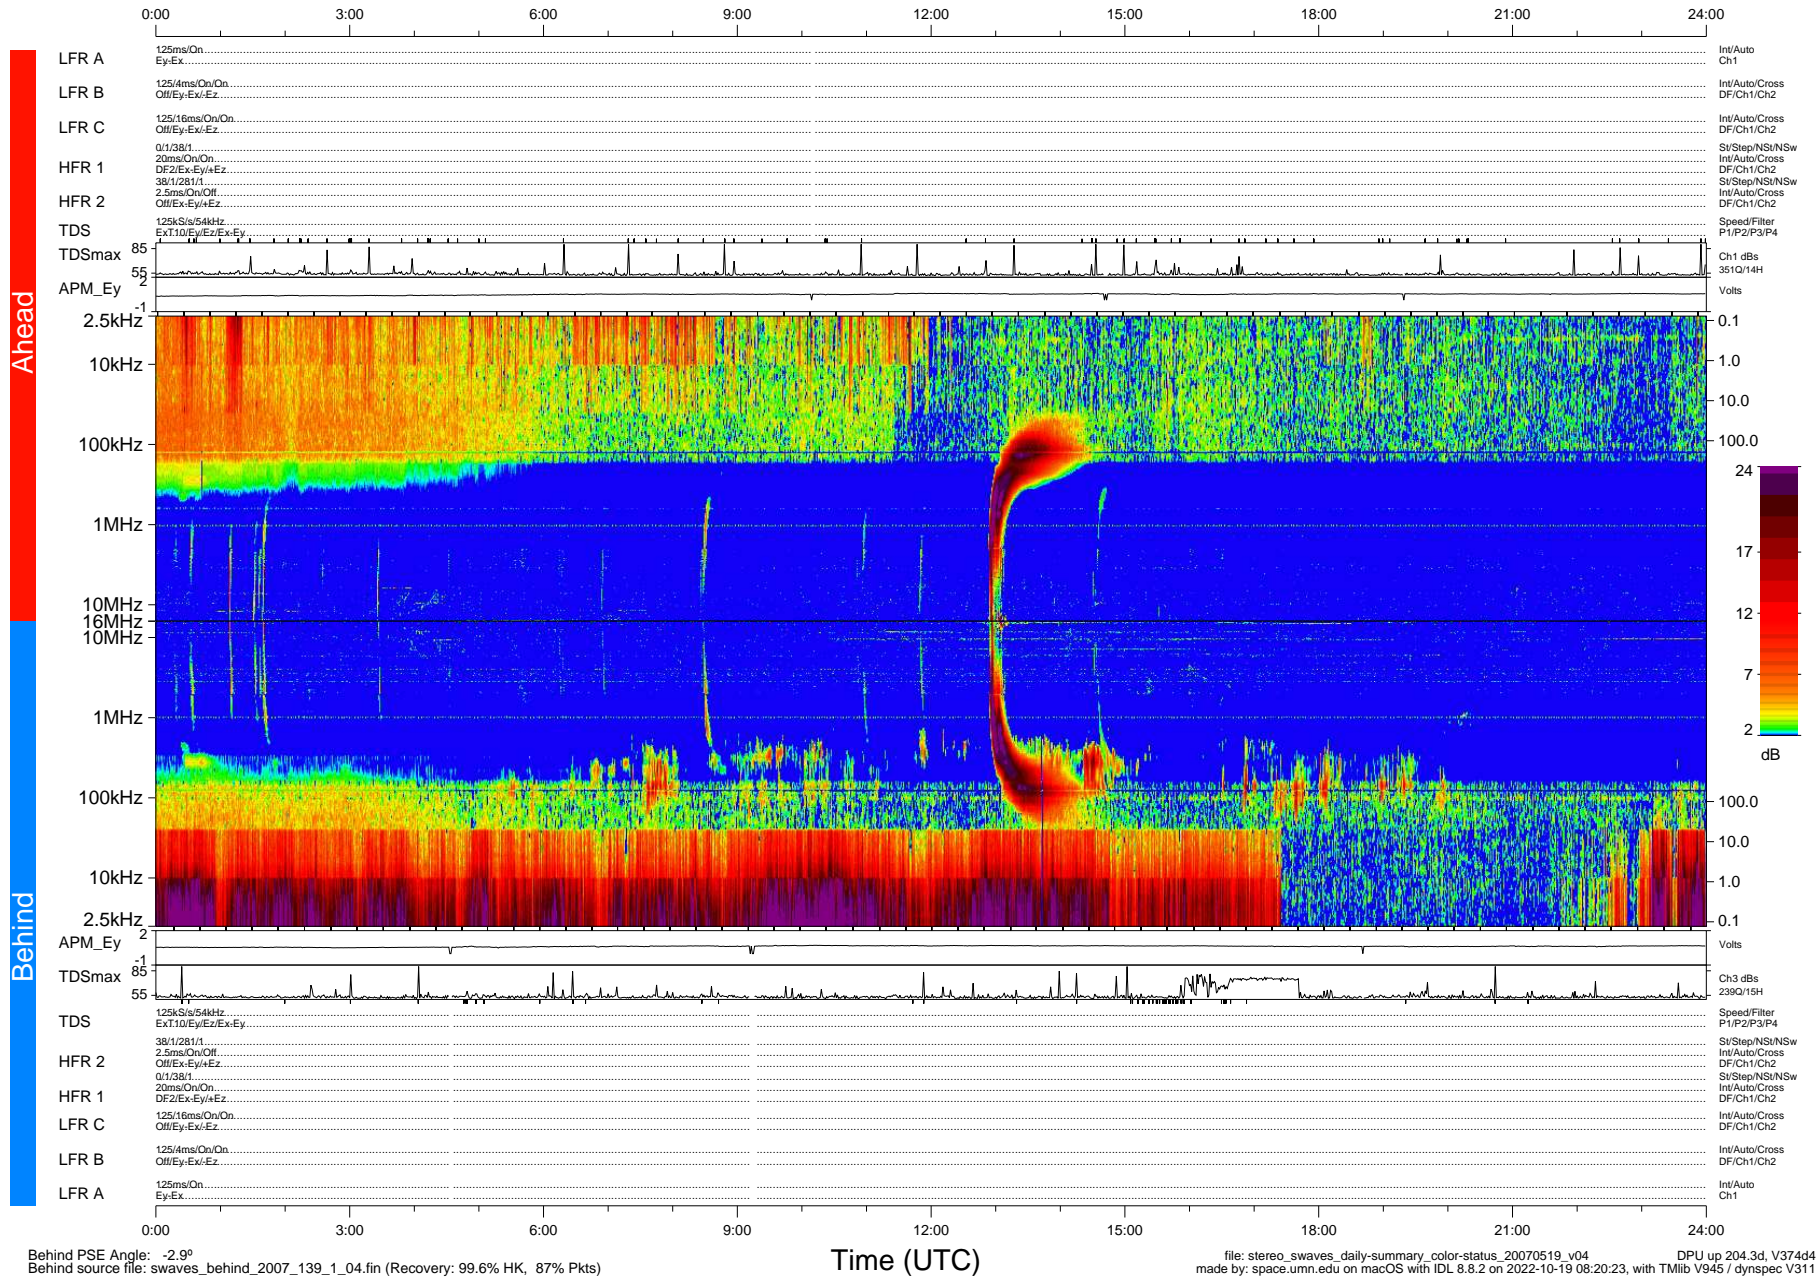

STEREO/WAVES Daily Summary - 19-May-2007 (DOY 139)

Ahead source file: swaves_ahead_2007_139_1_04.fin (Recovery: 99.7% HK, 104% Pkts)
Ahead PSE Angle: 5.6°

DPU up 194.2d, V374d4

Behind PSE Angle: -2.9°
Behind source file: swaves_behind_2007_139_1_04.fin (Recovery: 99.6% HK, 87% Pkts)