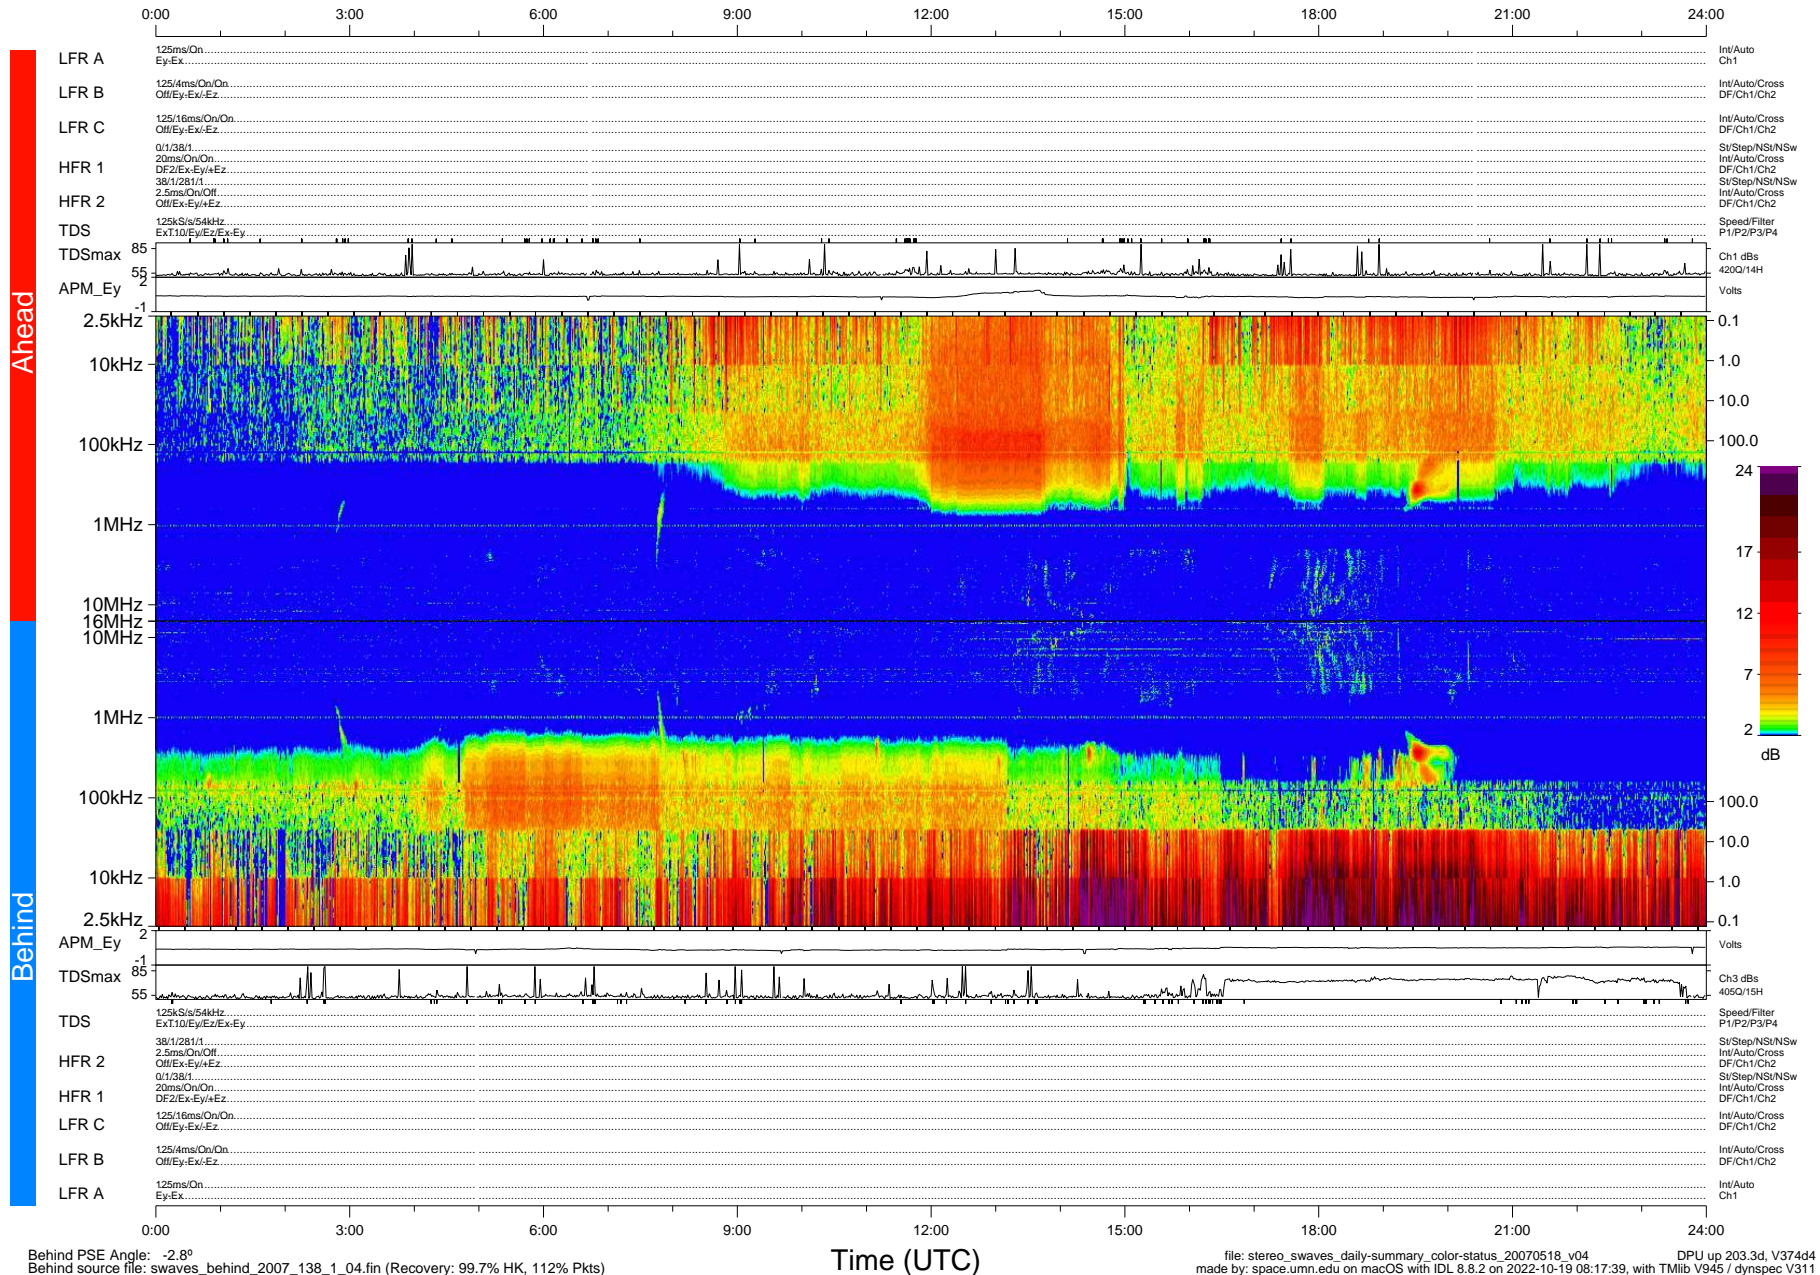

STEREO/WAVES Daily Summary - 18-May-2007 (DOY 138)

Ahead source file: swaves_ahead_2007_138_1_05.fin (Recovery: 99.7% HK, 114% Pkts)
Ahead PSE Angle: 5.6°

DPU up 193.2d, V374d4

Behind PSE Angle: -2.8°
Behind source file: swaves_behind_2007_138_1_04.fin (Recovery: 99.7% HK, 112% Pkts)

Time (UTC)