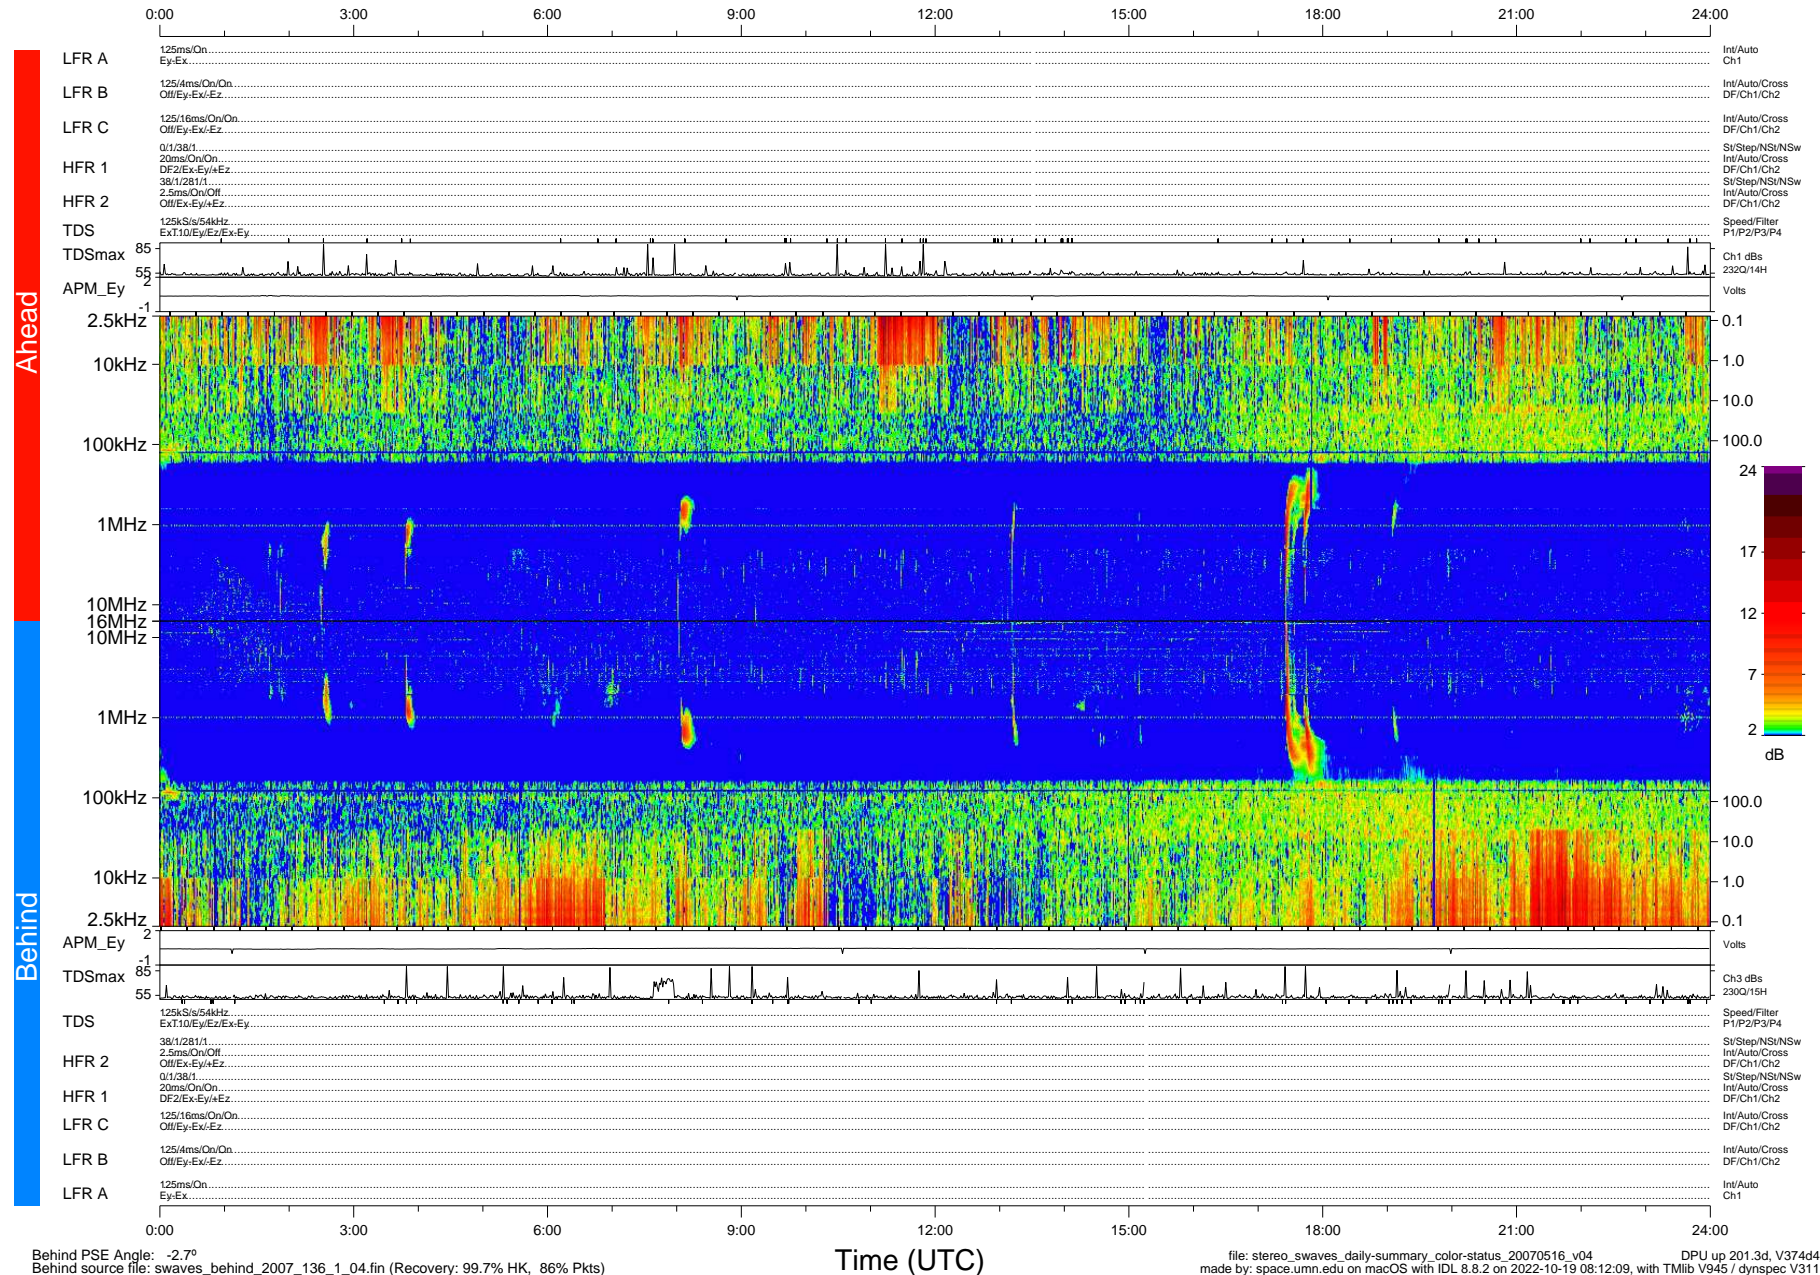

STEREO/WAVES Daily Summary - 16-May-2007 (DOY 136)

Ahead source file: swaves_ahead_2007_136_1_05.fin (Recovery: 99.7% HK, 86% Pkts)
Ahead PSE Angle: 5.4°

DPU up 191.2d, V374d4

Behind PSE Angle: -2.7°
Behind source file: swaves_behind_2007_136_1_04.fin (Recovery: 99.7% HK, 86% Pkts)

Time (UTC)