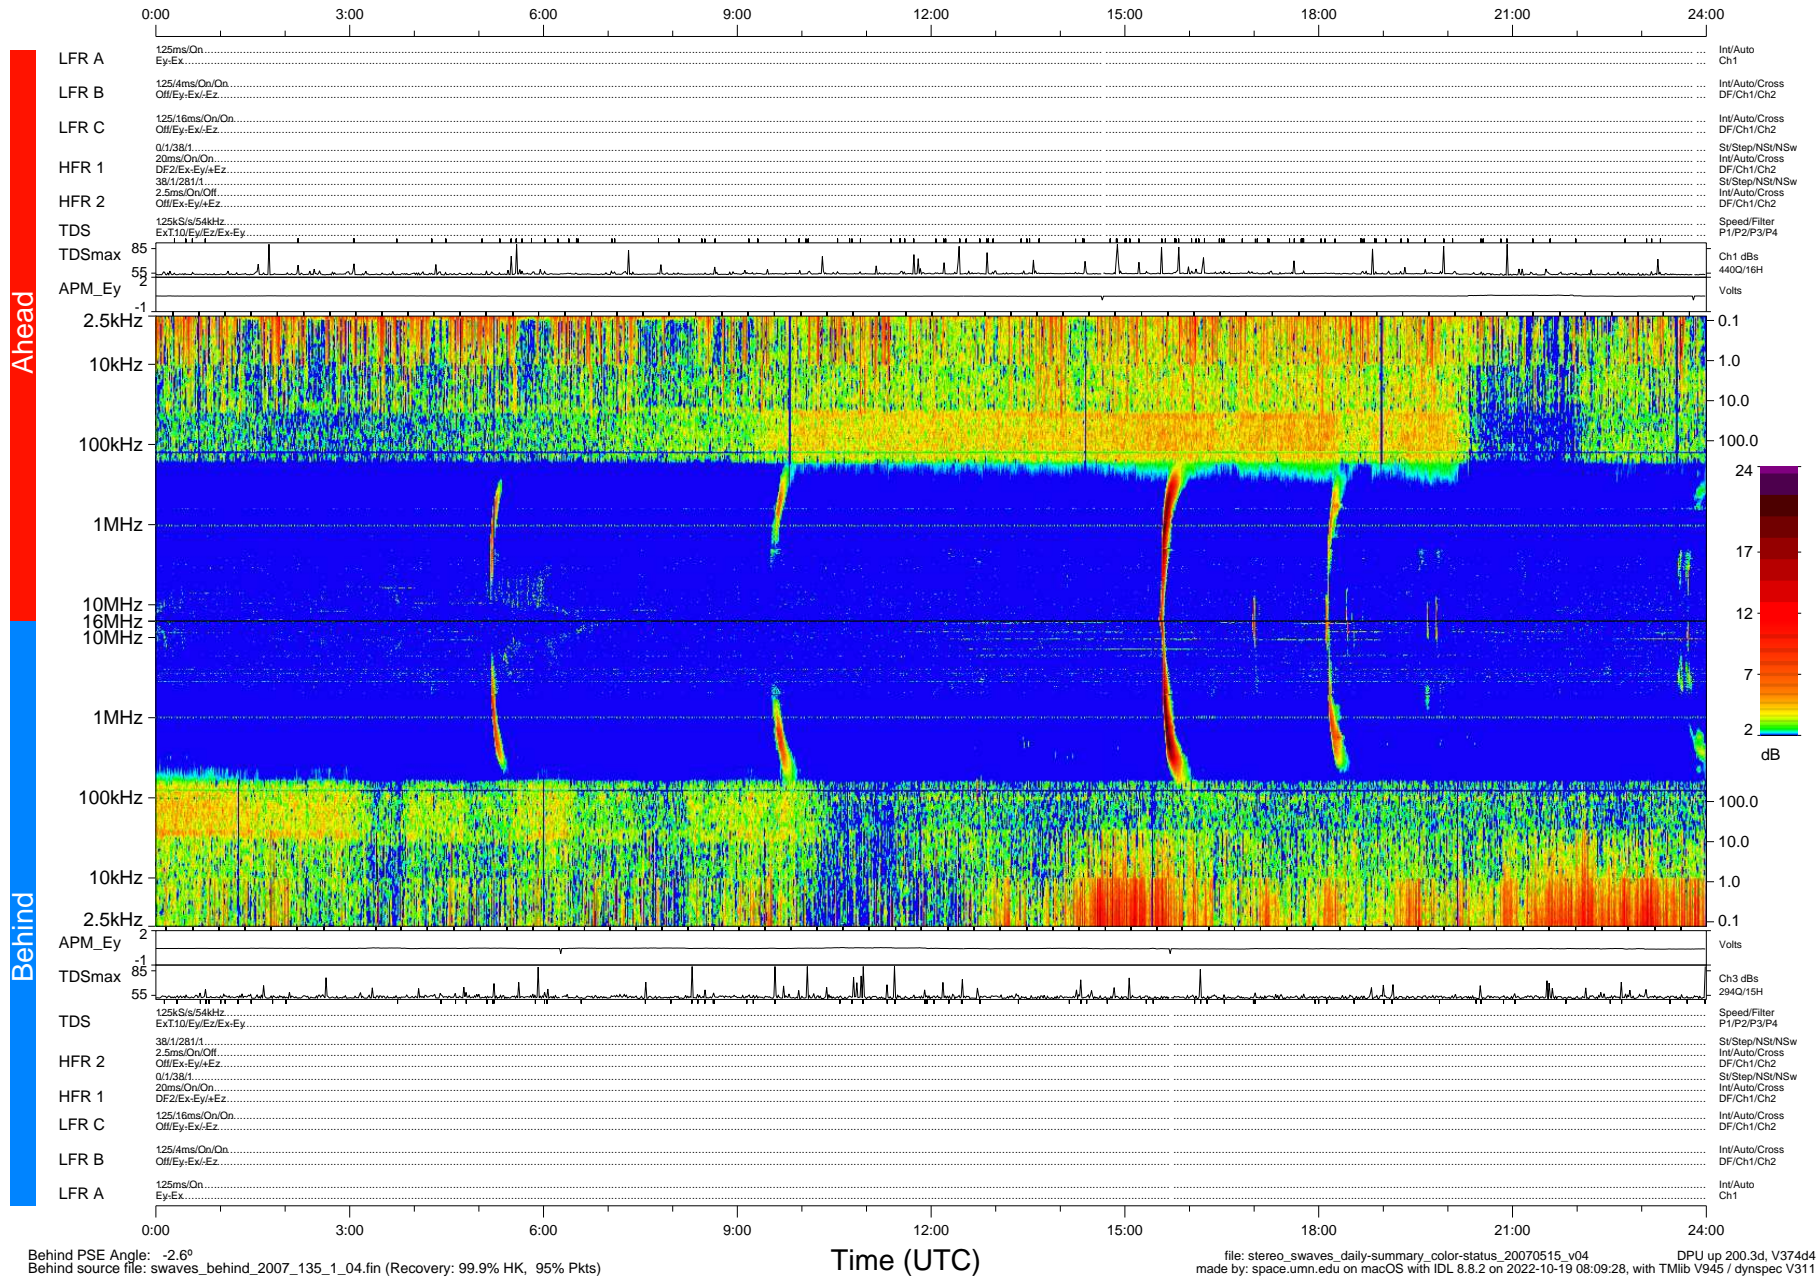

STEREO/WAVES Daily Summary - 15-May-2007 (DOY 135)

Ahead source file: swaves_ahead_2007_135_1_05.fin (Recovery: 99.9% HK, 117% Pkts)
Ahead PSE Angle: 5.3°

DPU up 190.2d, V374d4

Behind PSE Angle: -2.6°
Behind source file: swaves_behind_2007_135_1_04.fin (Recovery: 99.9% HK, 95% Pkts)