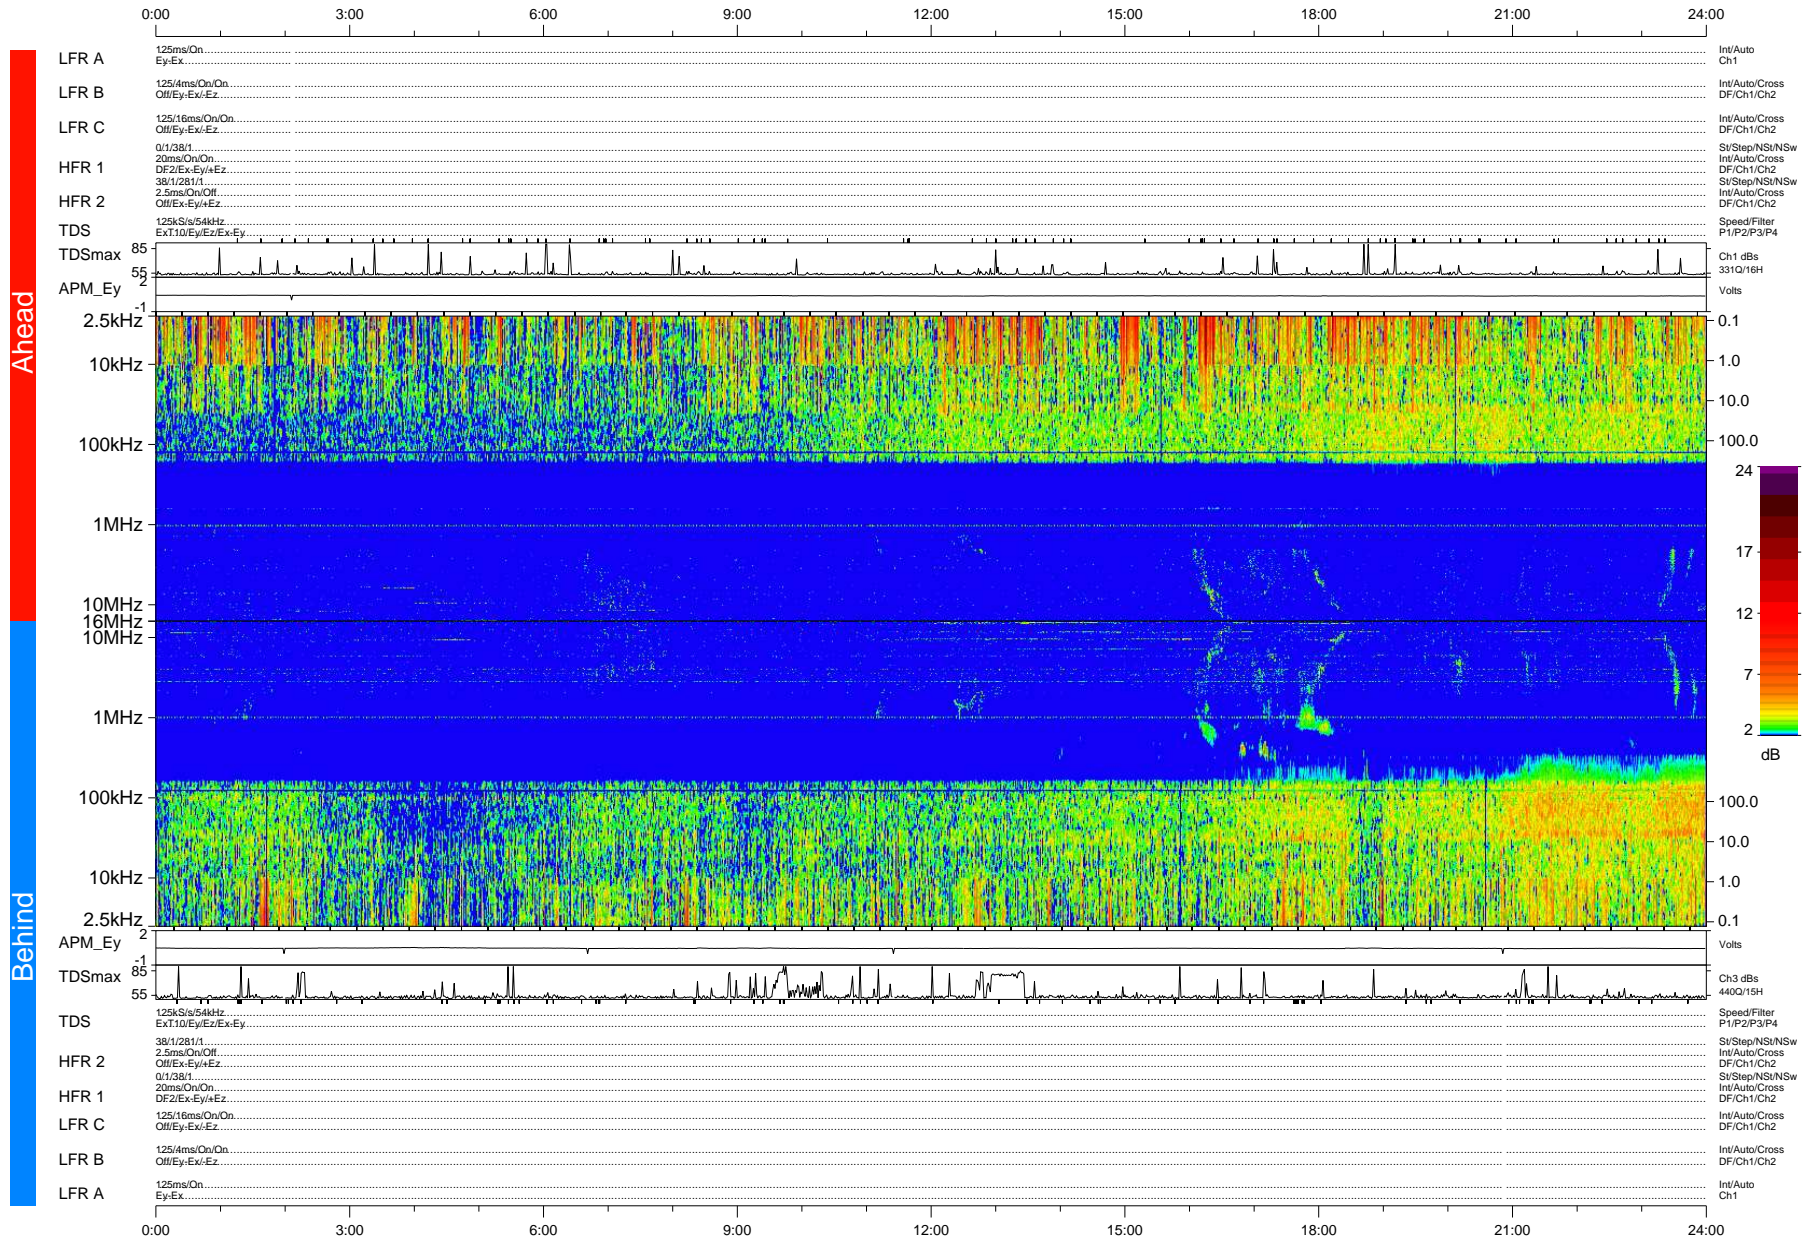

STEREO/WAVES Daily Summary - 14-May-2007 (DOY 134)

Ahead source file: swaves_ahead_2007_134_1_04.fin (Recovery: 99.9% HK, 101% Pkts)
 Ahead PSE Angle: 5.3°

DPU up 189.2d, V374d4

Behind PSE Angle: -2.5°
 Behind source file: swaves_behind_2007_134_1_04.fin (Recovery: 99.7% HK, 117% Pkts)

Time (UTC)

file: stereo_swaves_daily-summary_color-status_20070514_v04 DPU up 199.3d, V374d4
 made by: space.umn.edu on macOS with IDL 8.8.2 on 2022-10-19 08:06:43, with TMLib V945 / dynspec V311