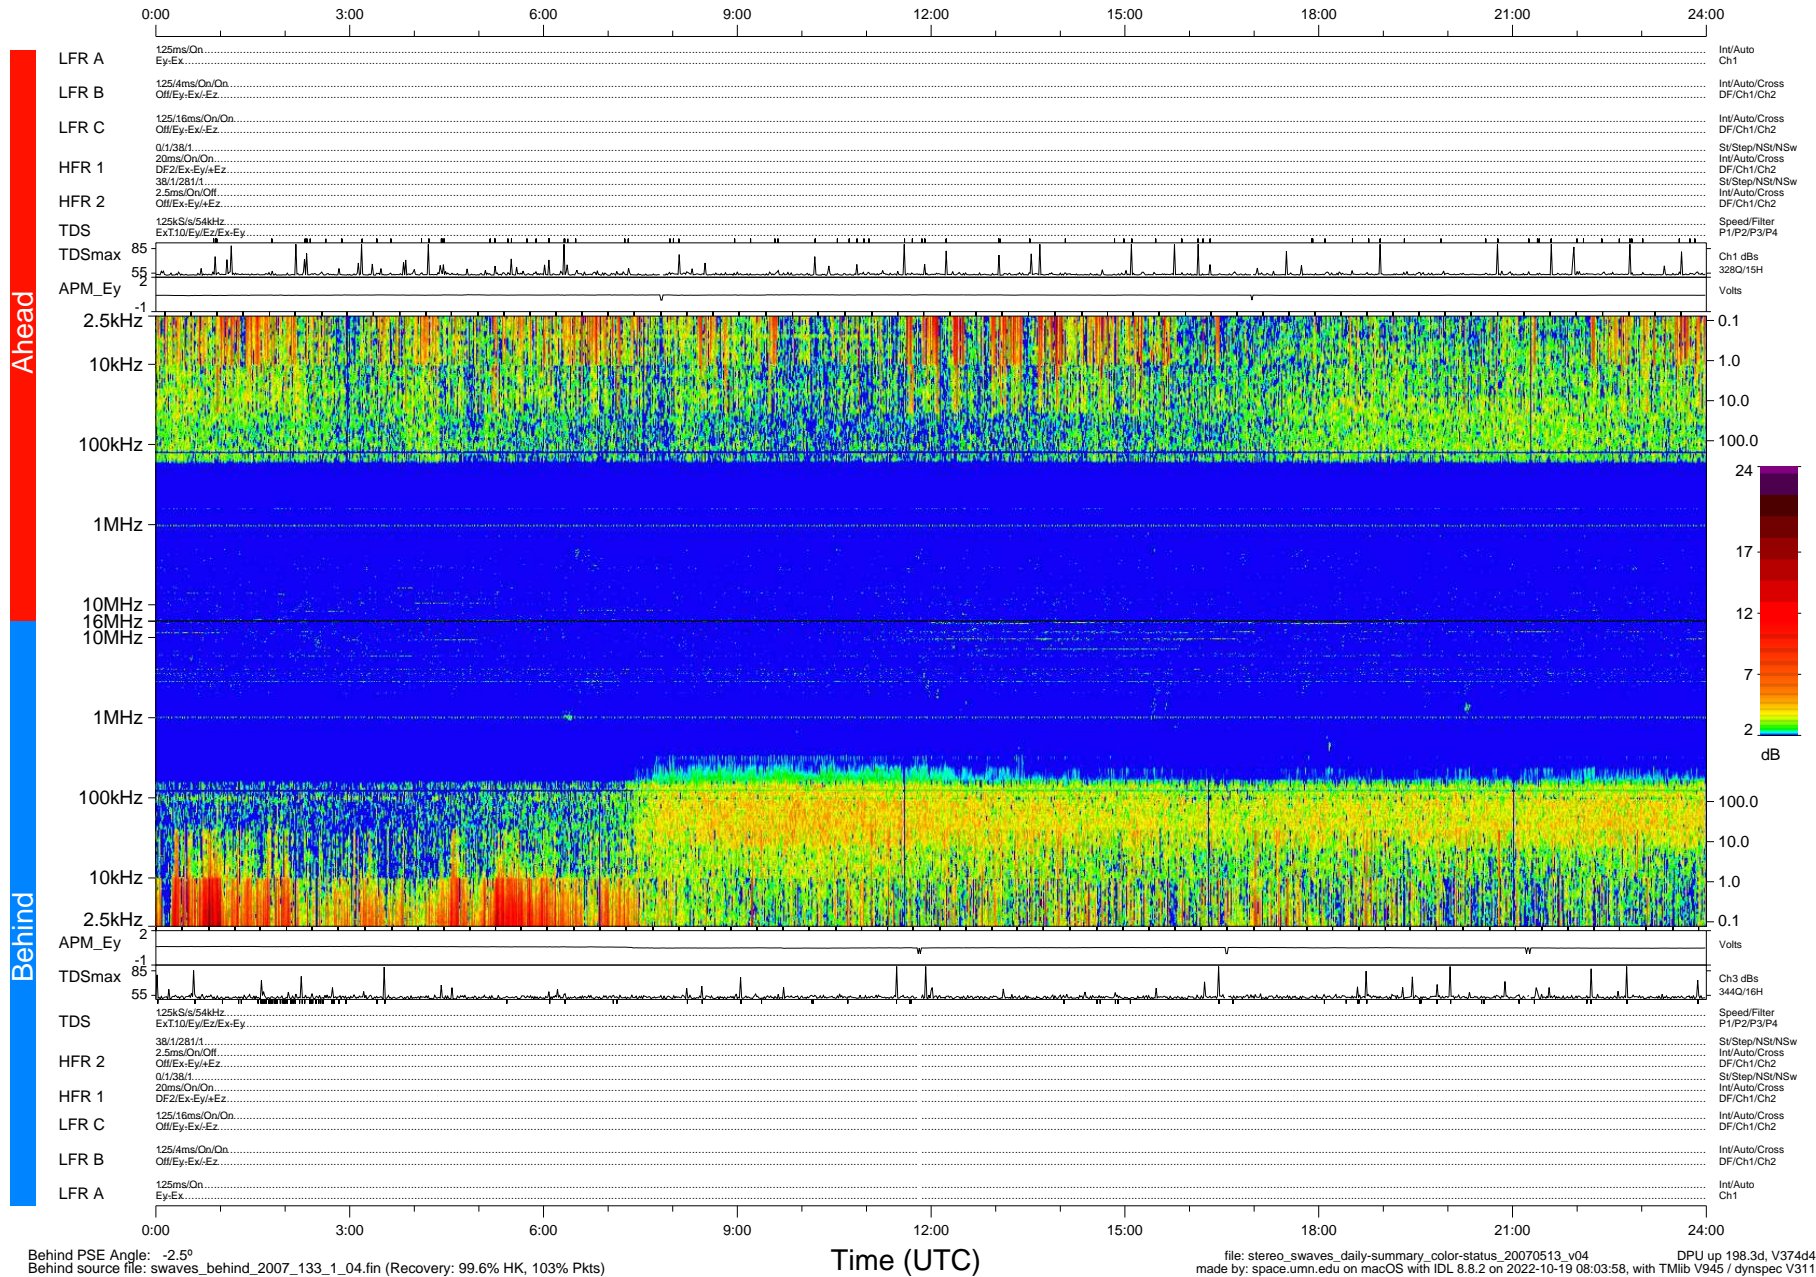

STEREO/WAVES Daily Summary - 13-May-2007 (DOY 133)

Ahead source file: swaves_ahead_2007_133_1_04.fin (Recovery: 99.8% HK, 100% Pkts)
Ahead PSE Angle: 5.1°

DPU up 188.2d, V374d4

Behind PSE Angle: -2.5°
Behind source file: swaves_behind_2007_133_1_04.fin (Recovery: 99.6% HK, 103% Pkts)

Time (UTC)