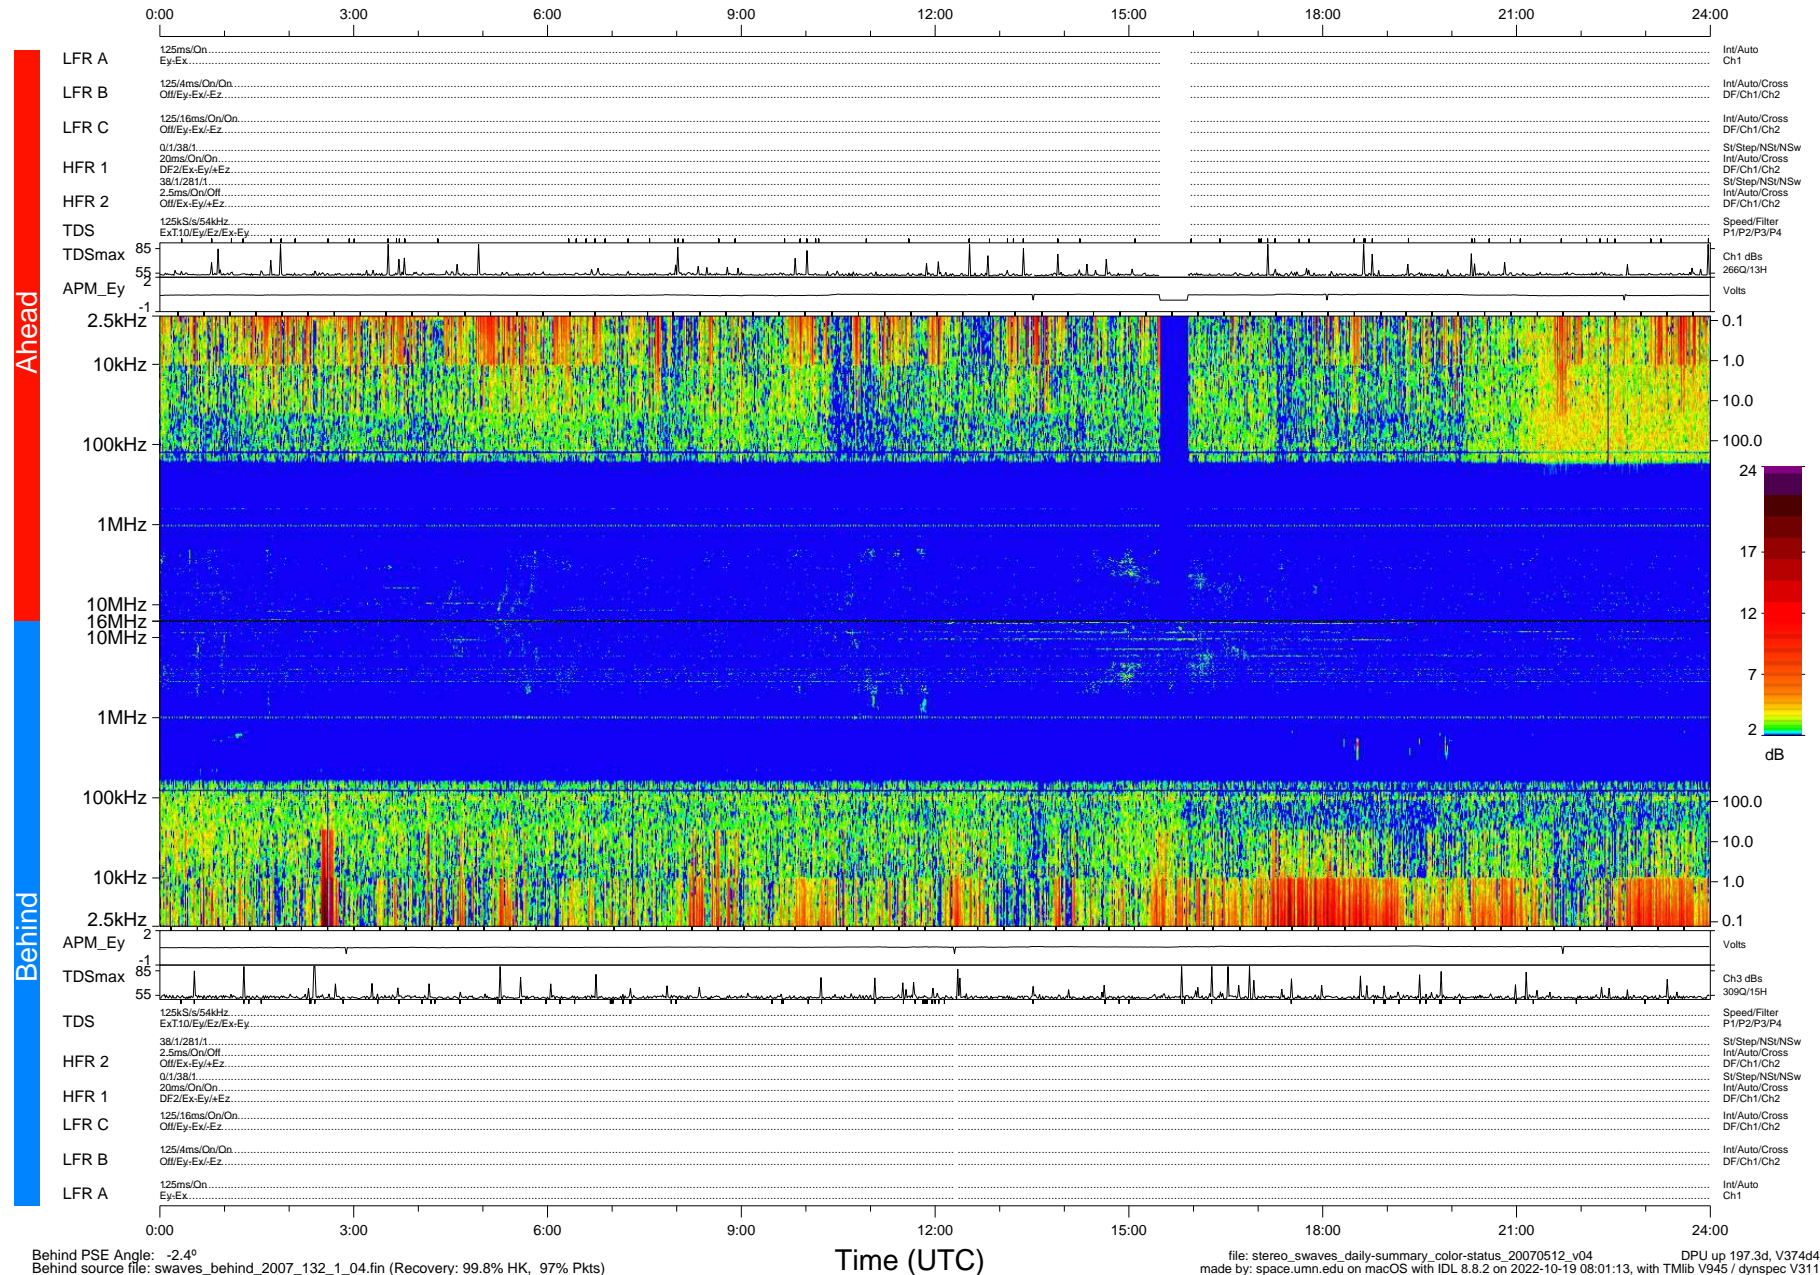

STEREO/WAVES Daily Summary - 12-May-2007 (DOY 132)

Ahead source file: swaves_ahead_2007_132_1_04.fin (Recovery: 98.0% HK, 90% Pkts)
Ahead PSE Angle: 5.1°

DPU up 187.2d, V374d4

Behind PSE Angle: -2.4°
Behind source file: swaves_behind_2007_132_1_04.fin (Recovery: 99.8% HK, 97% Pkts)

Time (UTC)