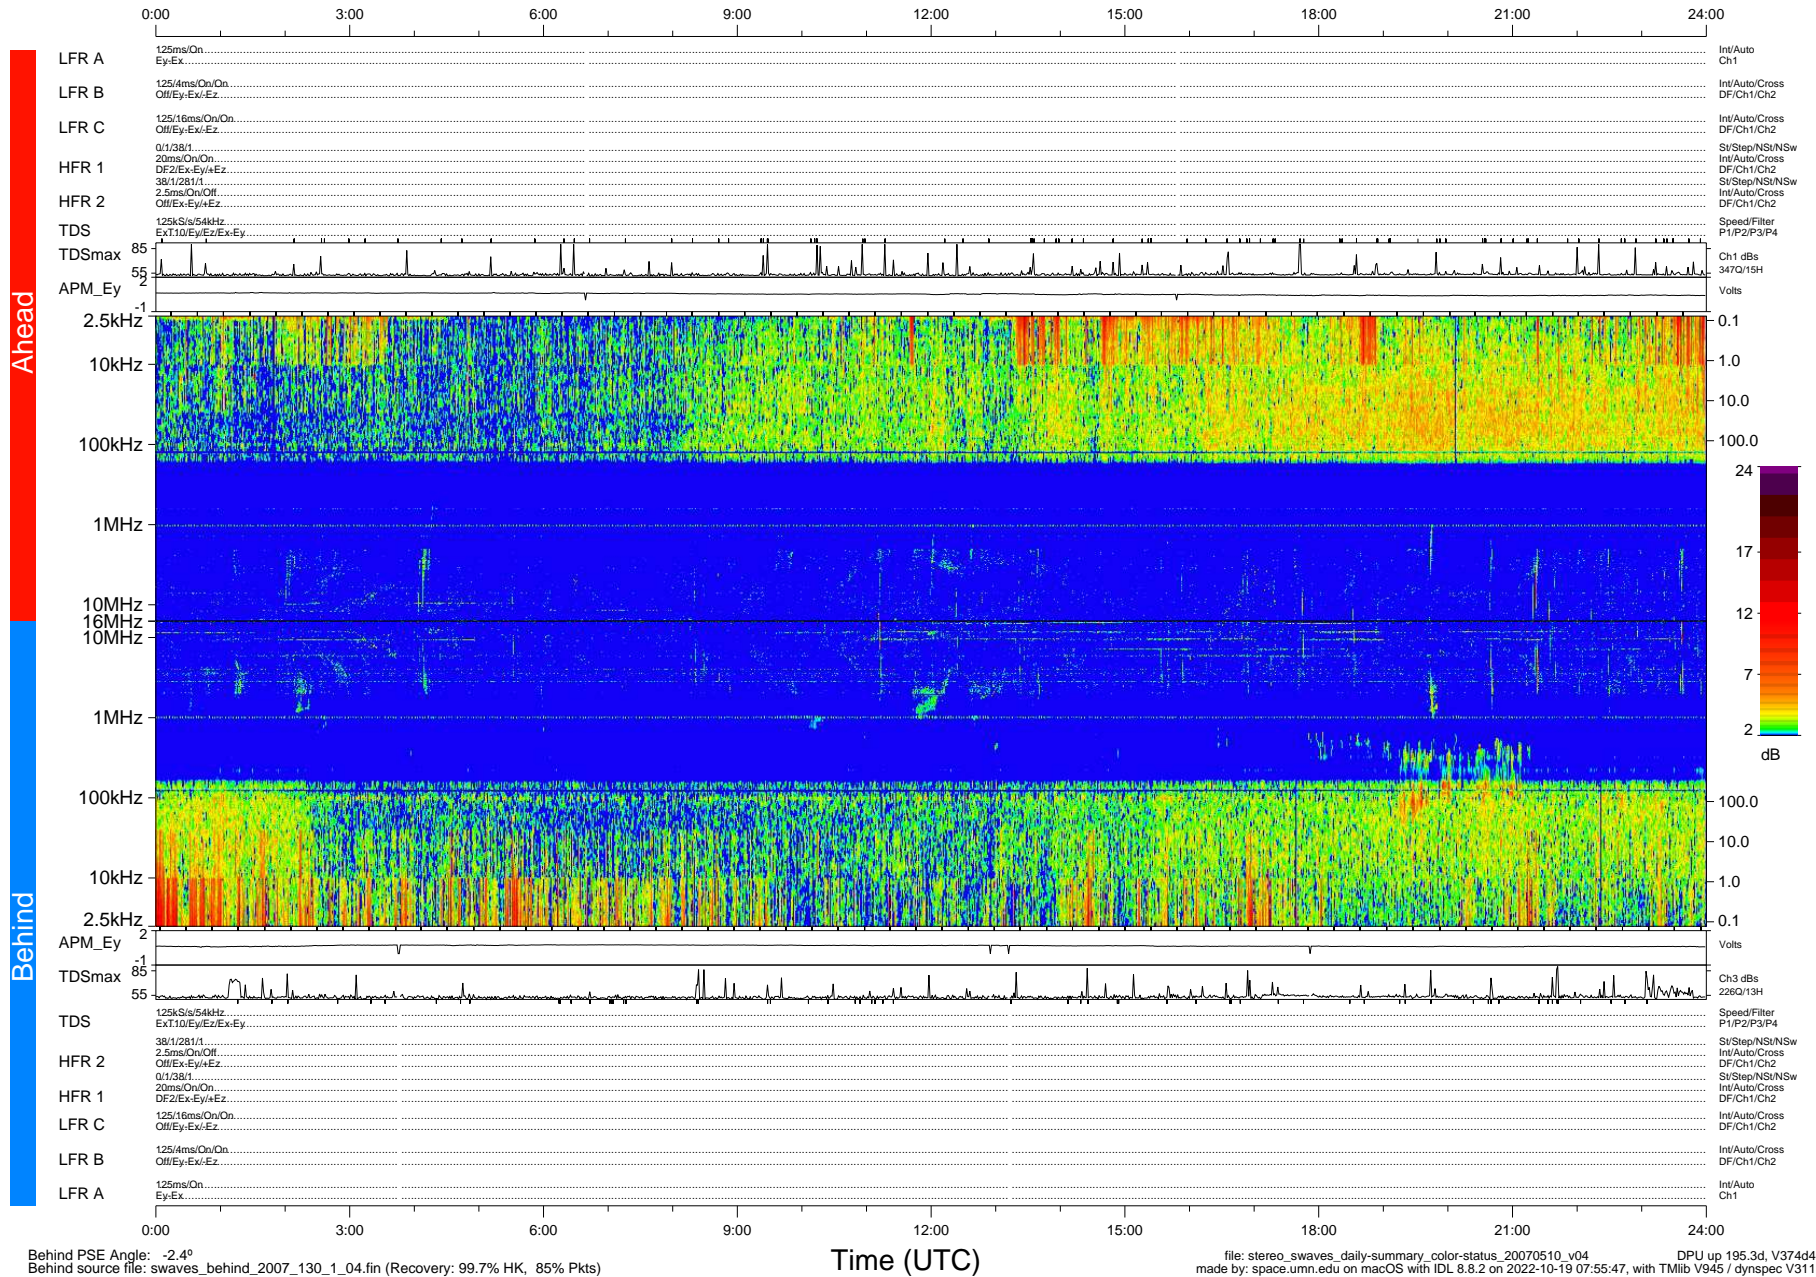

STEREO/WAVES Daily Summary - 10-May-2007 (DOY 130)

Ahead source file: swaves_ahead_2007_130_1_04.fin (Recovery: 99.9% HK, 103% Pkts)
Ahead PSE Angle: 4.9°

DPU up 185.2d, V374d4

Behind PSE Angle: -2.4°
Behind source file: swaves_behind_2007_130_1_04.fin (Recovery: 99.7% HK, 85% Pkts)

Time (UTC)