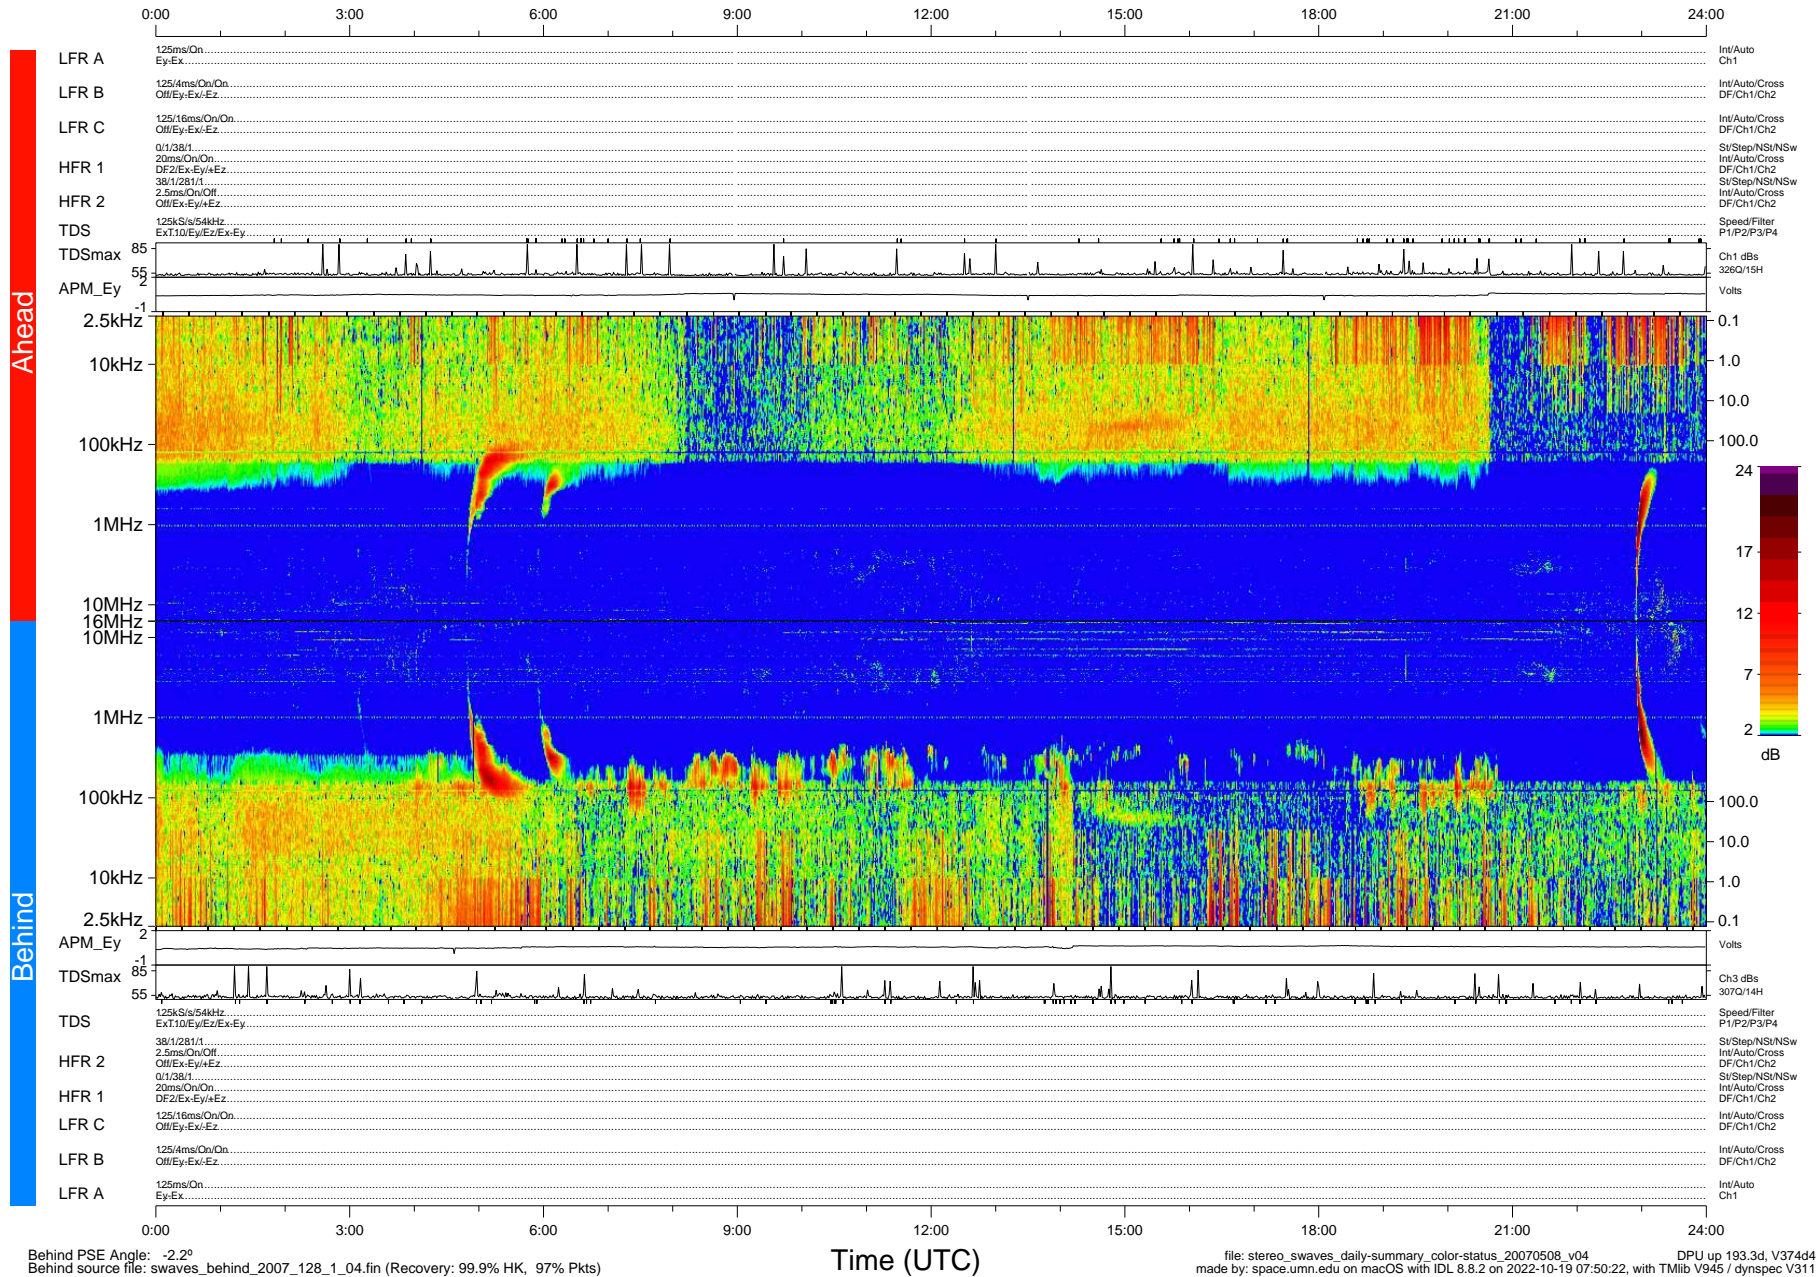

STEREO/WAVES Daily Summary - 08-May-2007 (DOY 128)

Ahead source file: swaves_ahead_2007_128_1_04.fin (Recovery: 99.8% HK, 100% Pkts)
Ahead PSE Angle: 4.8°

DPU up 183.2d, V374d4

Behind PSE Angle: -2.2°
Behind source file: swaves_behind_2007_128_1_04.fin (Recovery: 99.9% HK, 97% Pkts)