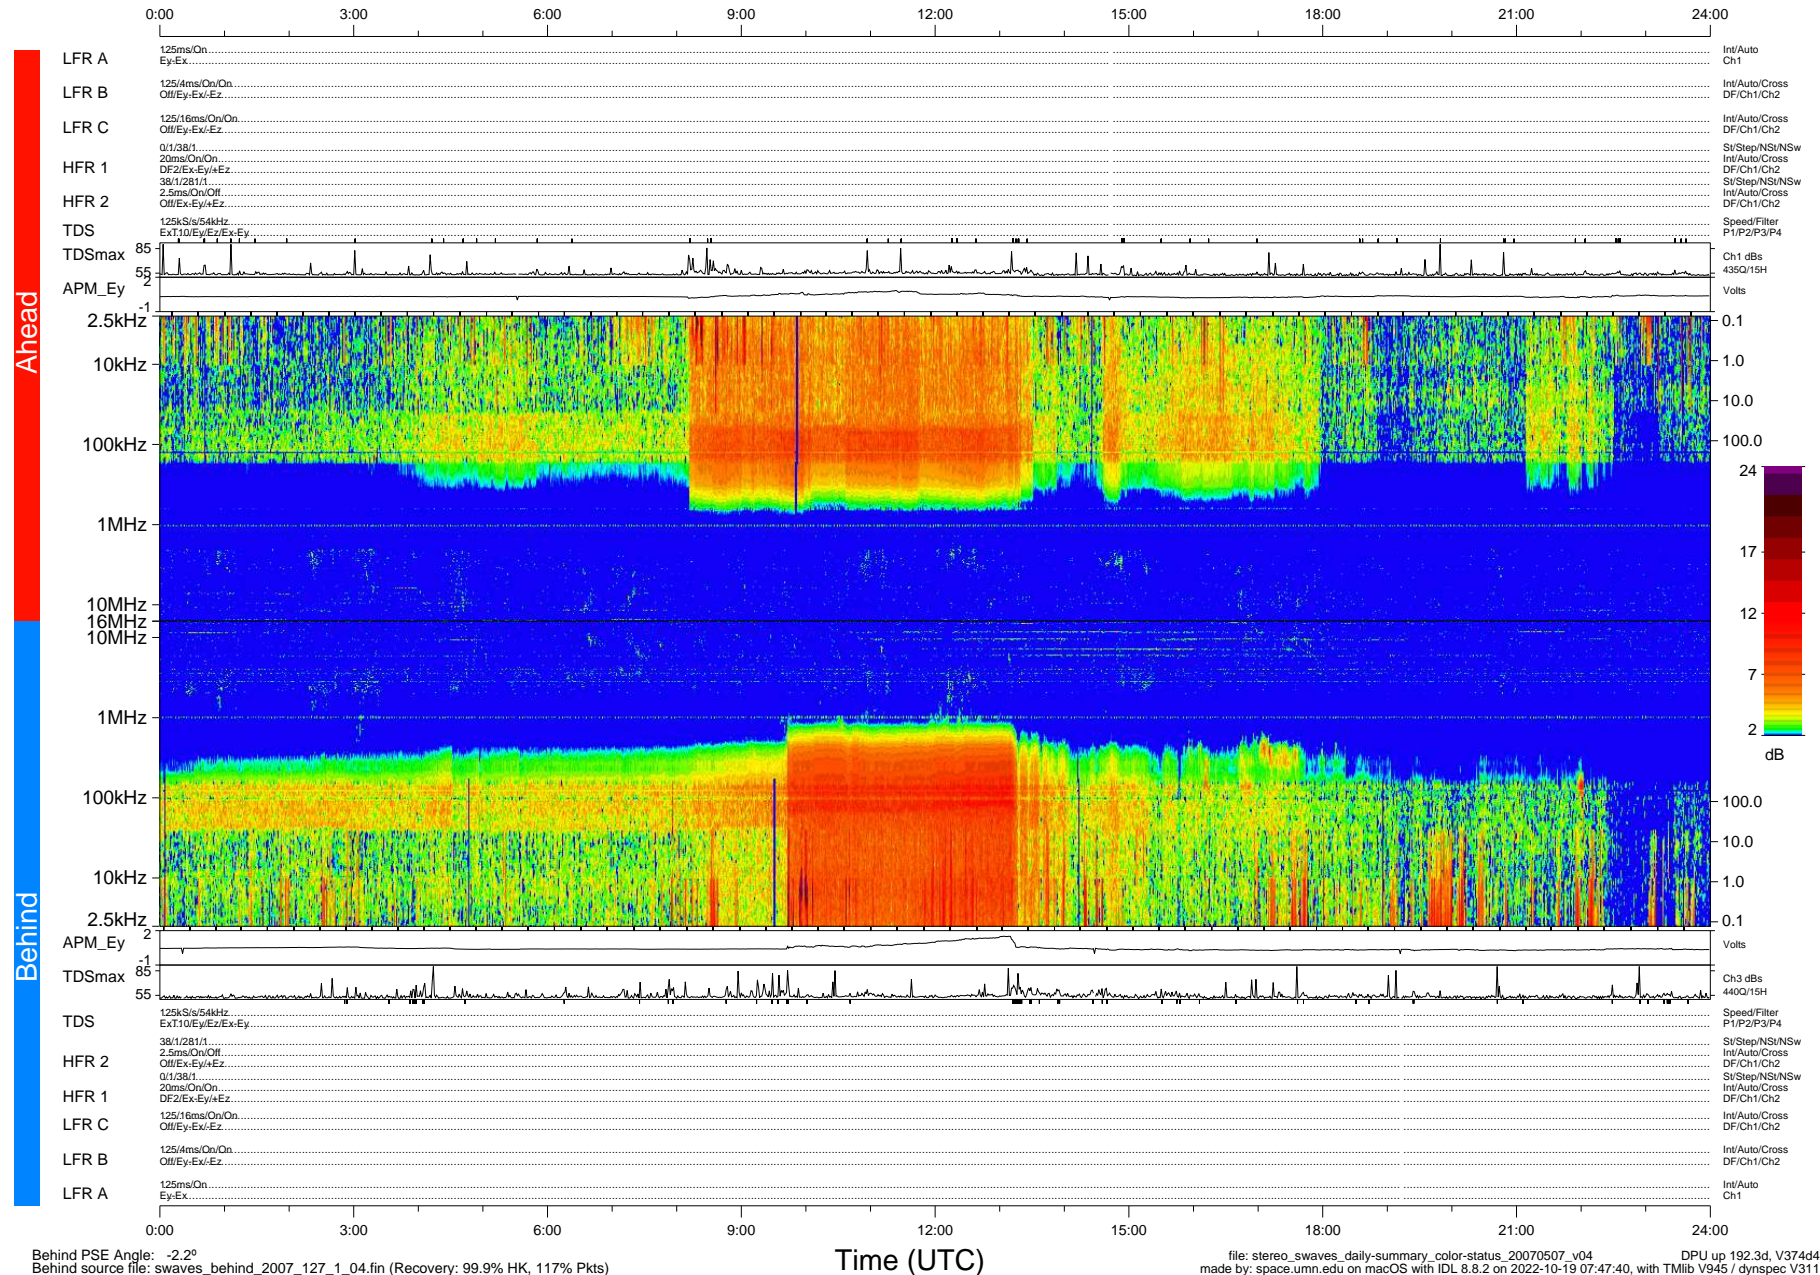

STEREO/WAVES Daily Summary - 07-May-2007 (DOY 127)

Ahead source file: swaves_ahead_2007_127_1_04.fin (Recovery: 99.9% HK, 116% Pkts)
Ahead PSE Angle: 4.6°

DPU up 182.2d, V374d4

Behind PSE Angle: -2.2°
Behind source file: swaves_behind_2007_127_1_04.fin (Recovery: 99.9% HK, 117% Pkts)

Time (UTC)