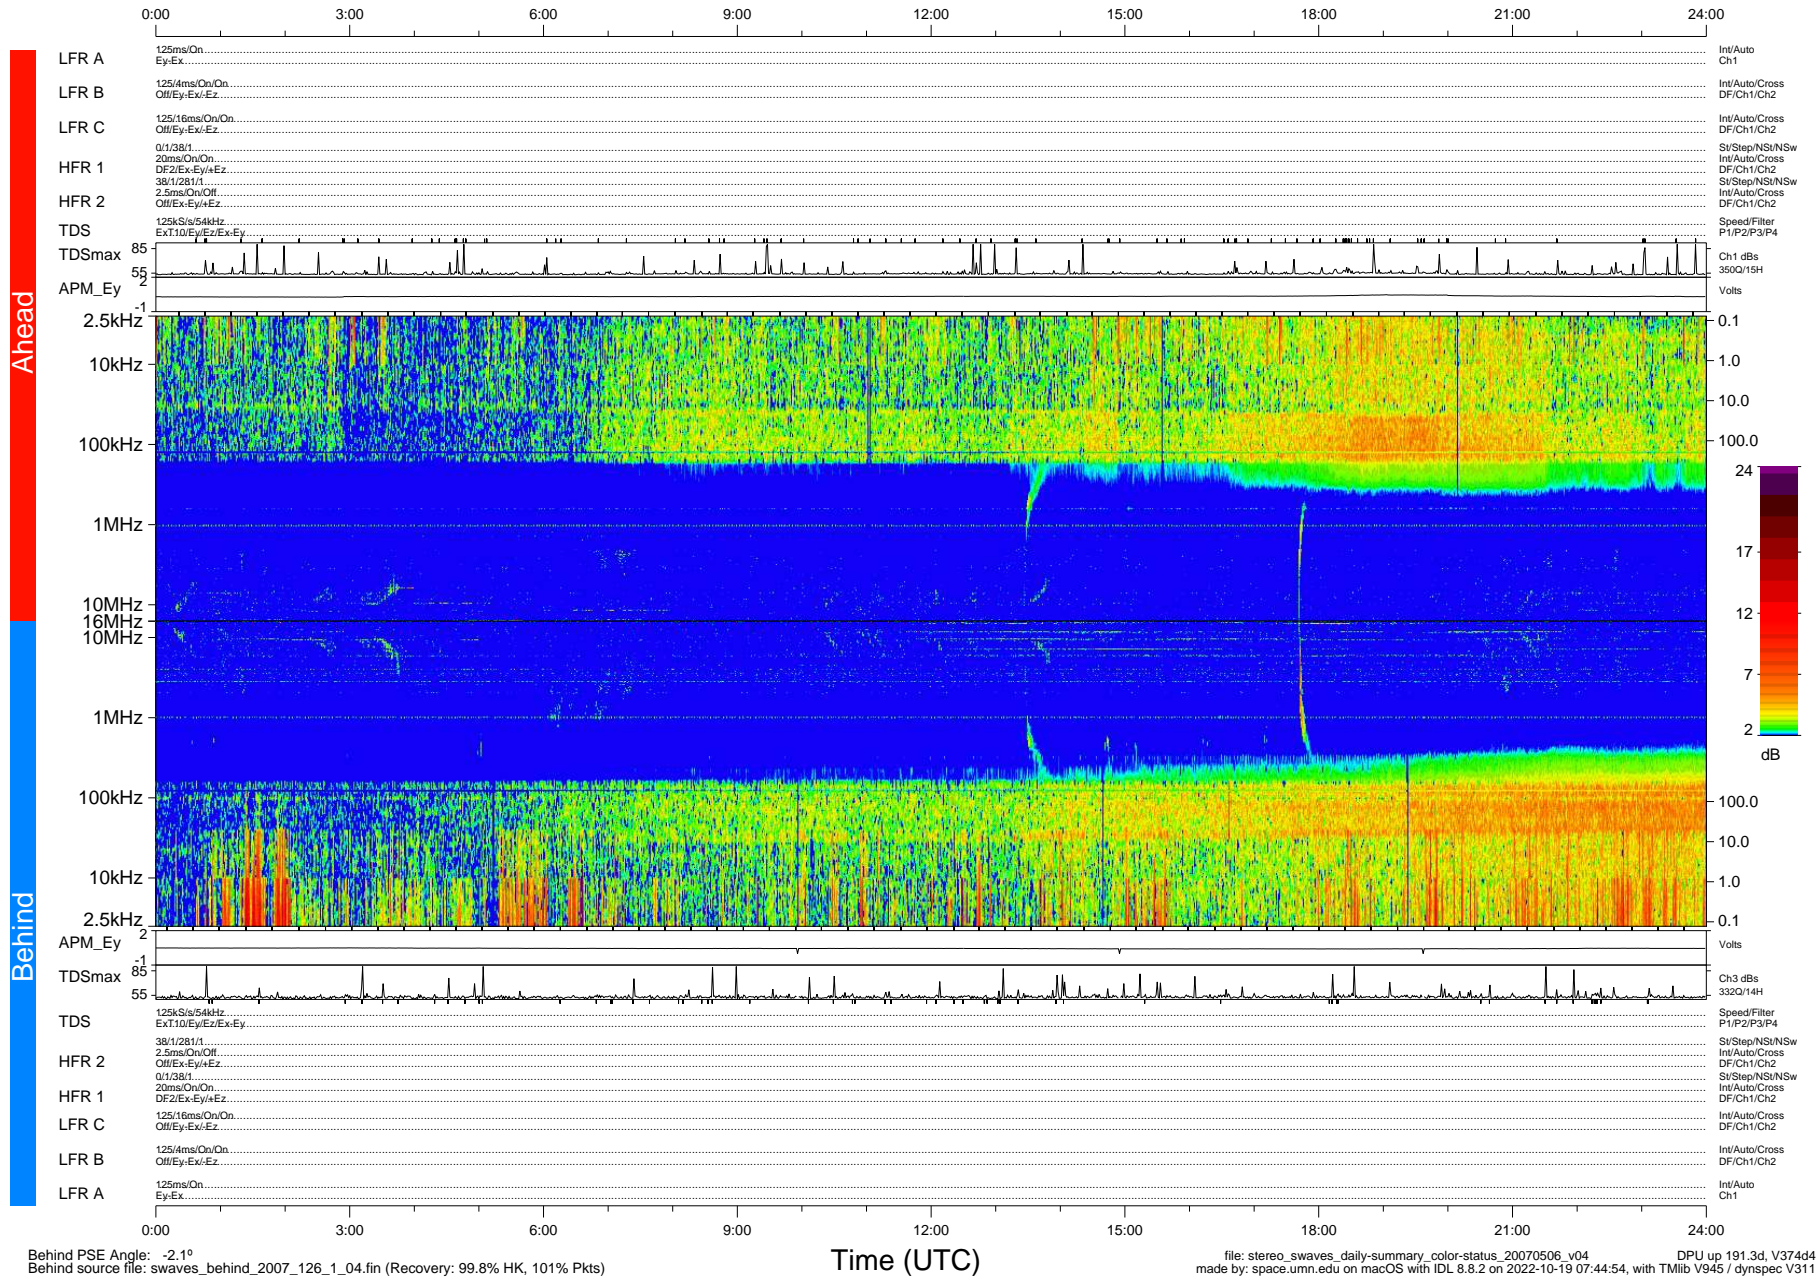

STEREO/WAVES Daily Summary - 06-May-2007 (DOY 126)

Ahead source file: swaves_ahead_2007_126_1_04.fin (Recovery: 100.0% HK, 104% Pkts)
Ahead PSE Angle: 4.6°

DPU up 181.2d, V374d4

Behind PSE Angle: -2.1°
Behind source file: swaves_behind_2007_126_1_04.fin (Recovery: 99.8% HK, 101% Pkts)