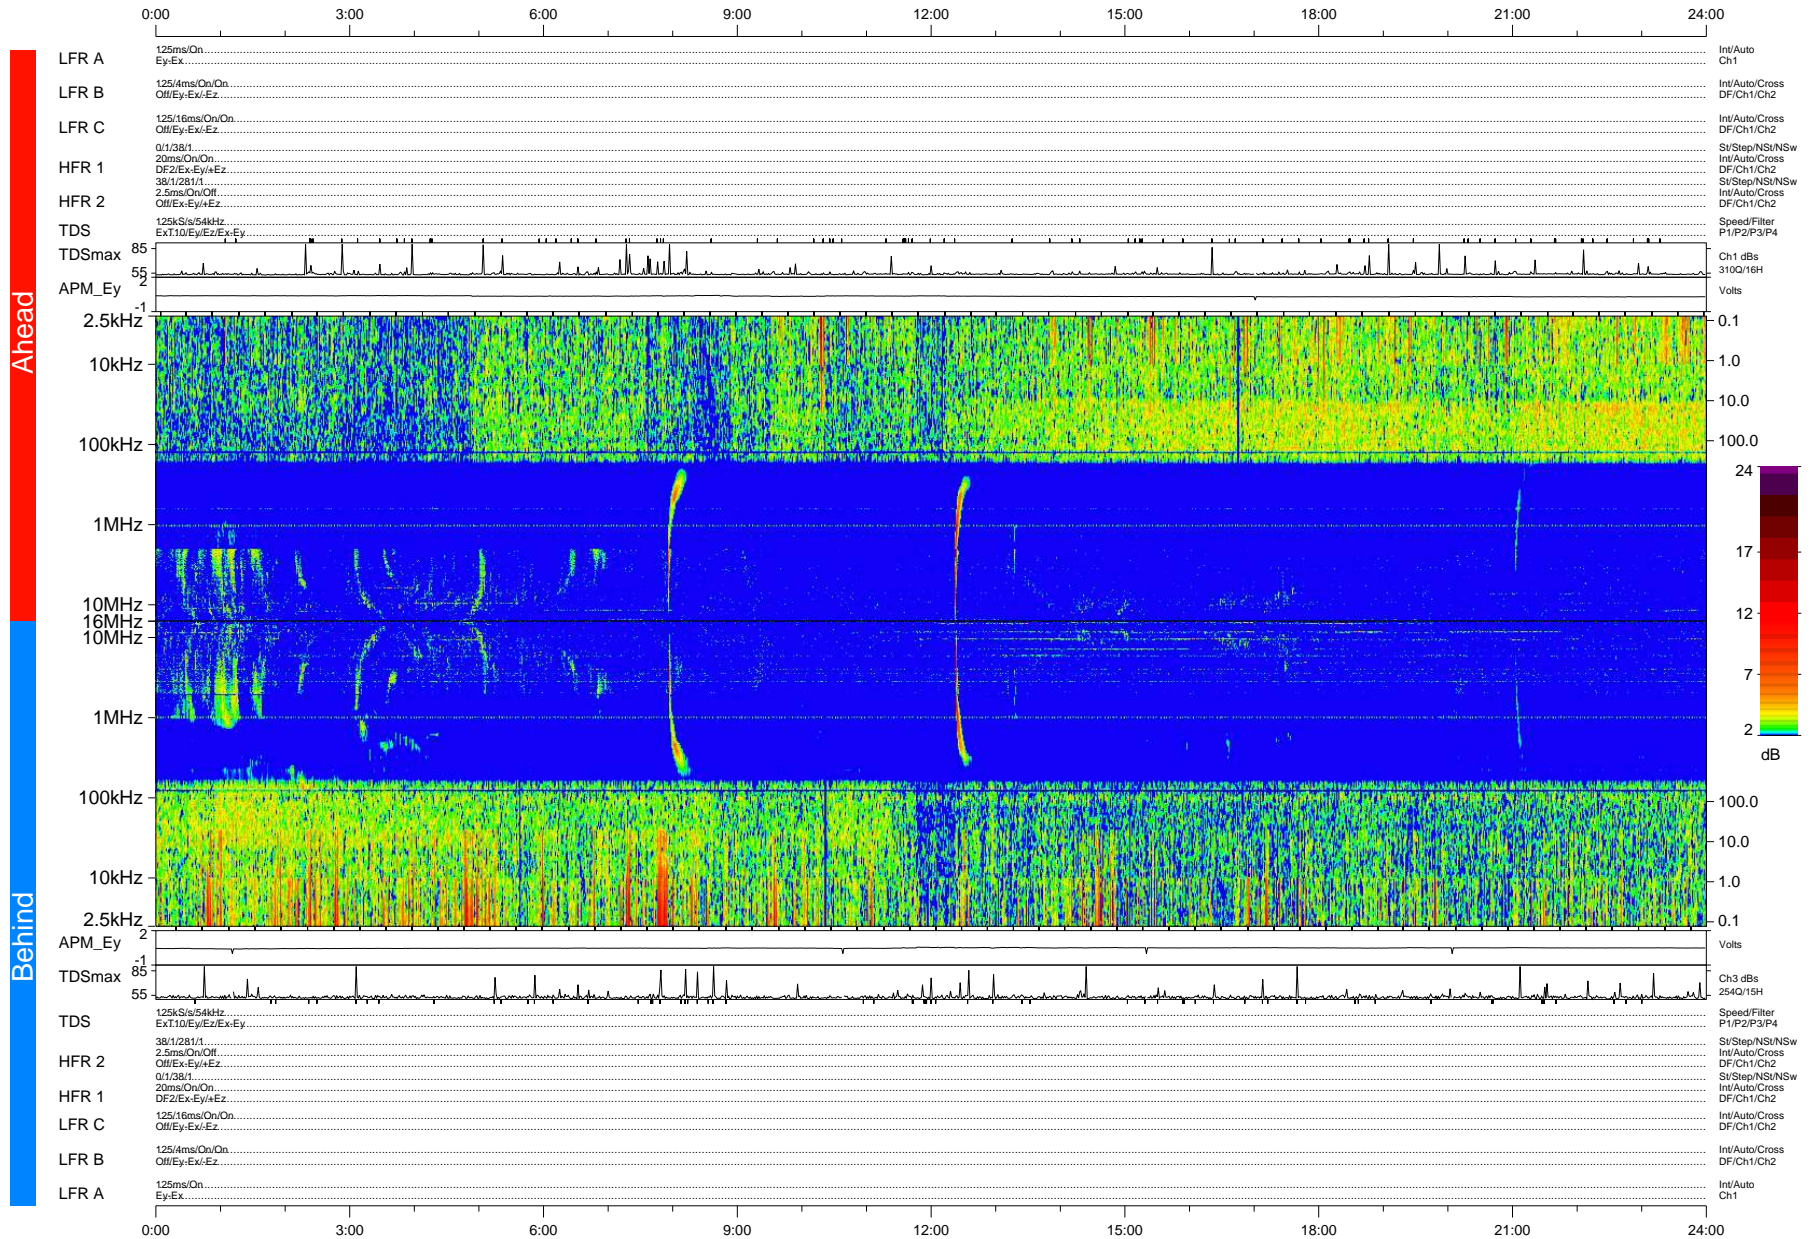

STEREO/WAVES Daily Summary - 05-May-2007 (DOY 125)

Ahead source file: swaves_ahead_2007_125_1_04.fin (Recovery: 99.9% HK, 97% Pkts)
Ahead PSE Angle: 4.6°

DPU up 180.2d, V374d4

Behind PSE Angle: -2.0°
Behind source file: swaves_behind_2007_125_1_04.fin (Recovery: 99.7% HK, 89% Pkts)

Time (UTC)