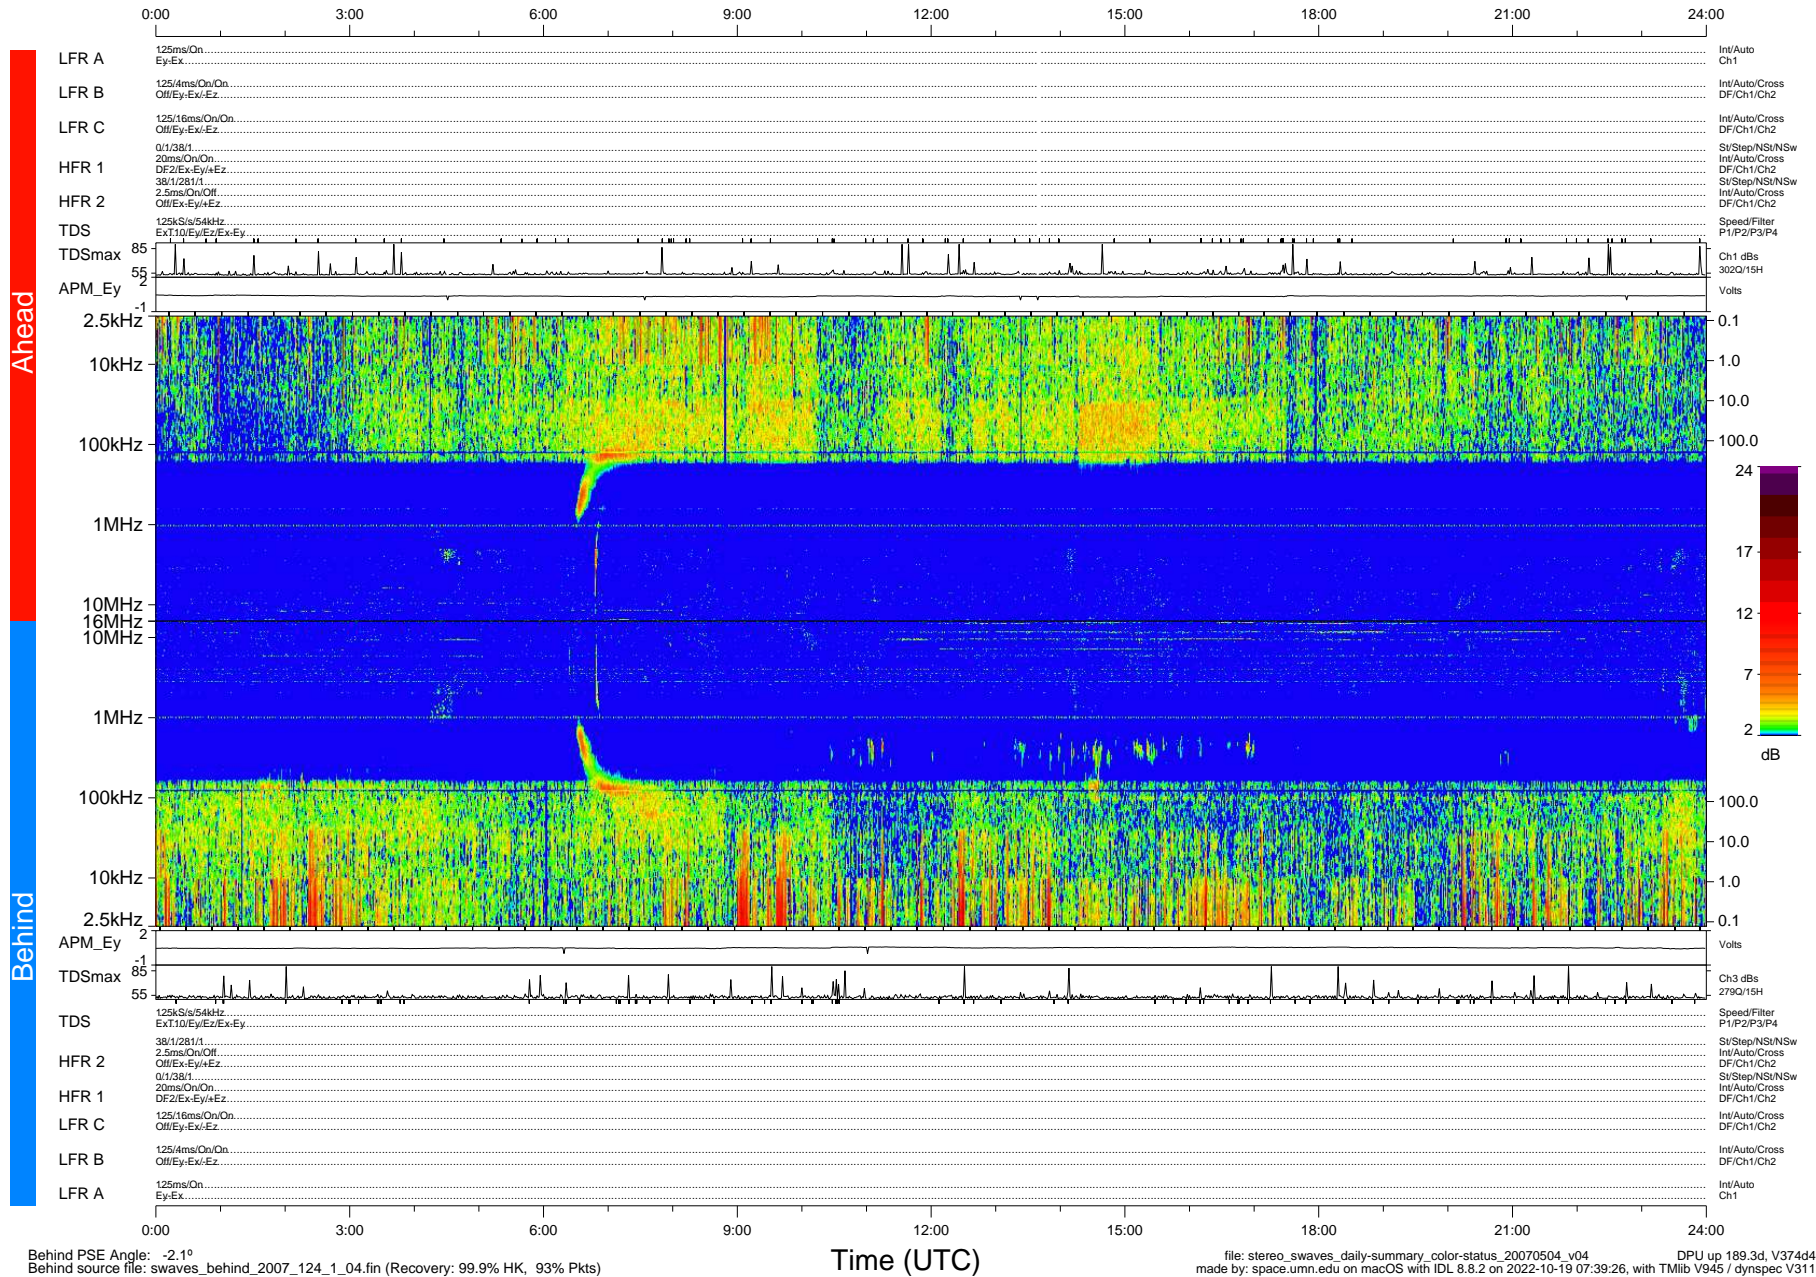

STEREO/WAVES Daily Summary - 04-May-2007 (DOY 124)

Ahead source file: swaves_ahead_2007_124_1_04.fin (Recovery: 99.7% HK, 96% Pkts)
Ahead PSE Angle: 4.4°

DPU up 179.2d, V374d4

Behind PSE Angle: -2.1°
Behind source file: swaves_behind_2007_124_1_04.fin (Recovery: 99.9% HK, 93% Pkts)

Time (UTC)