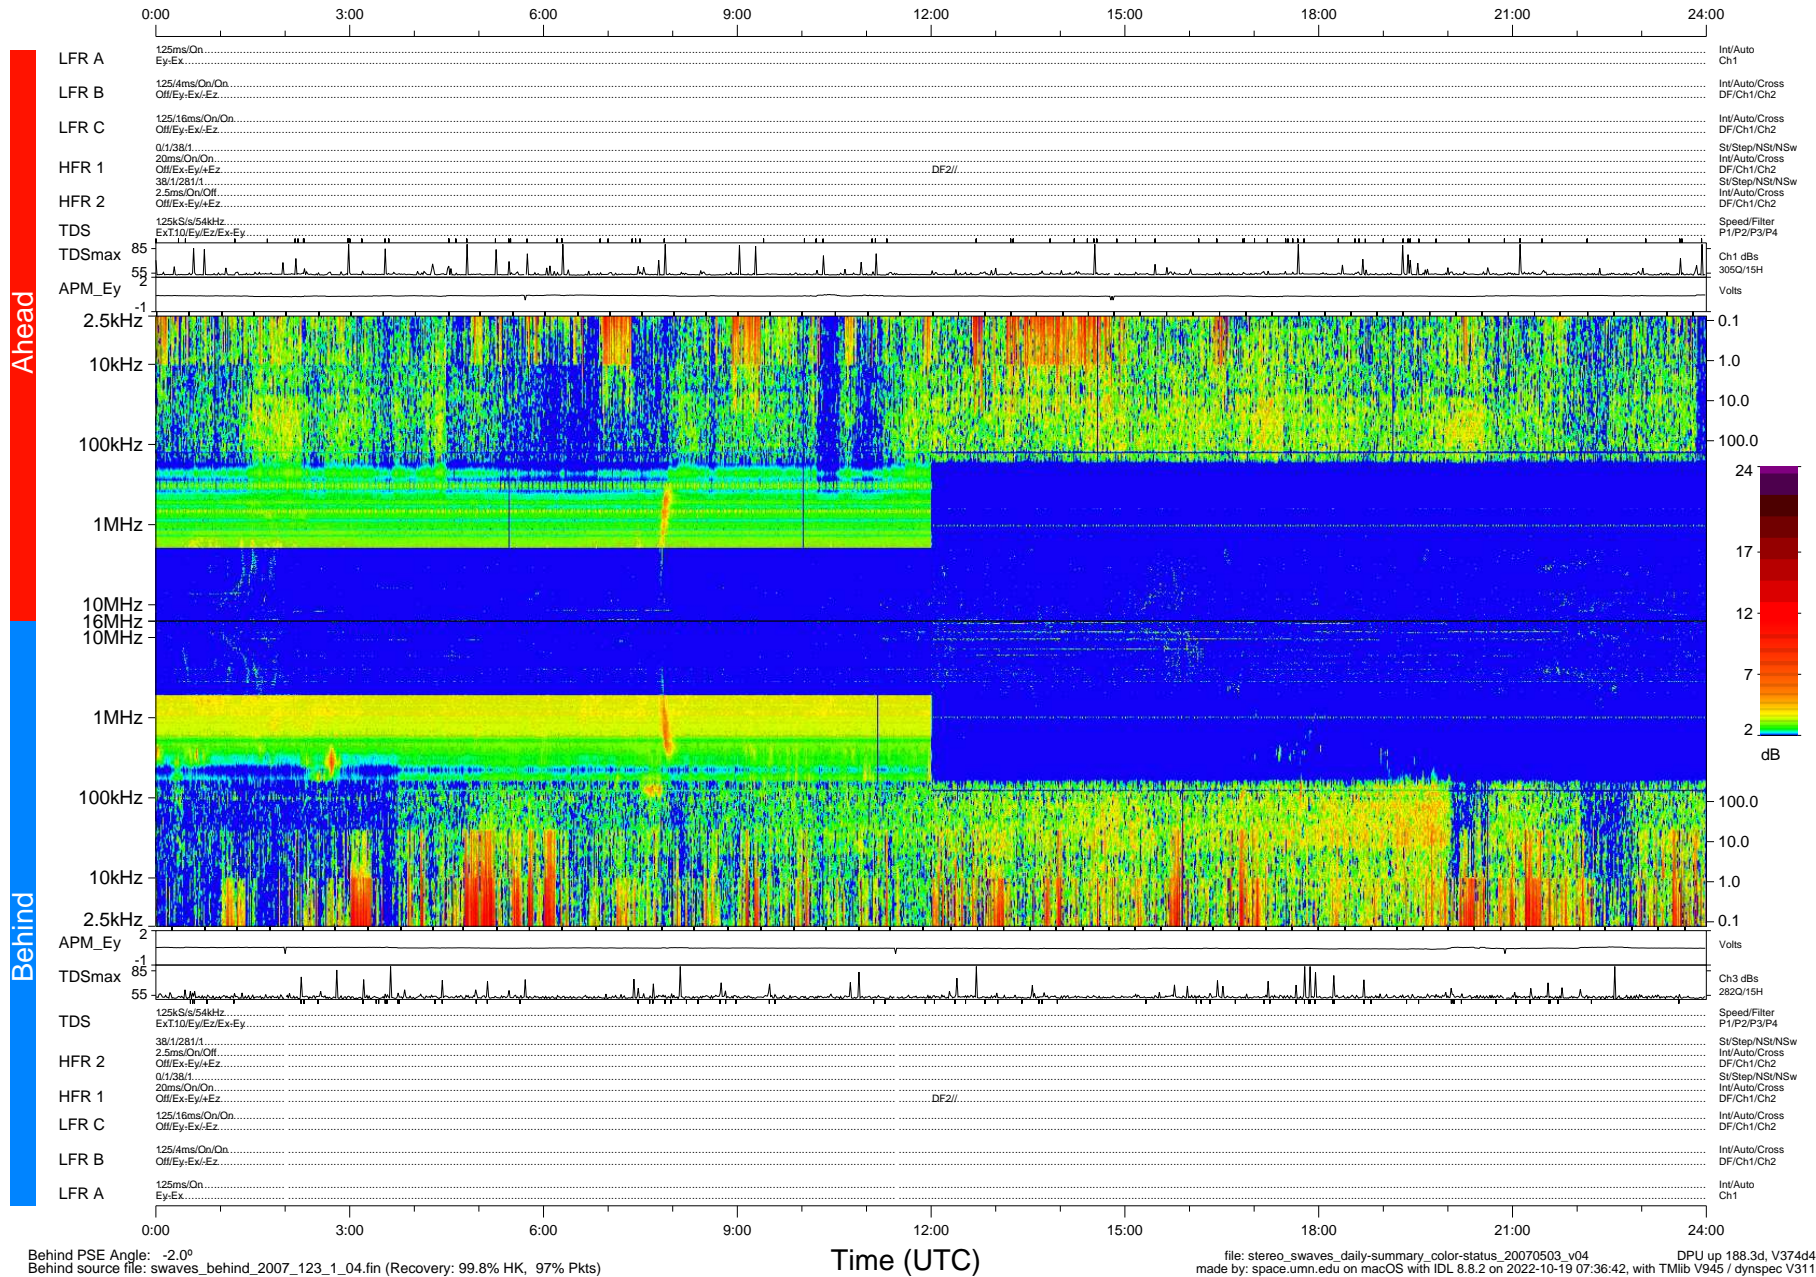

STEREO/WAVES Daily Summary - 03-May-2007 (DOY 123)

Ahead source file: swaves_ahead_2007_123_1_05.fin (Recovery: 99.8% HK, 100% Pkts)
Ahead PSE Angle: 4.4°

DPU up 178.2d, V374d4

Behind PSE Angle: -2.0°
Behind source file: swaves_behind_2007_123_1_04.fin (Recovery: 99.8% HK, 97% Pkts)

Time (UTC)