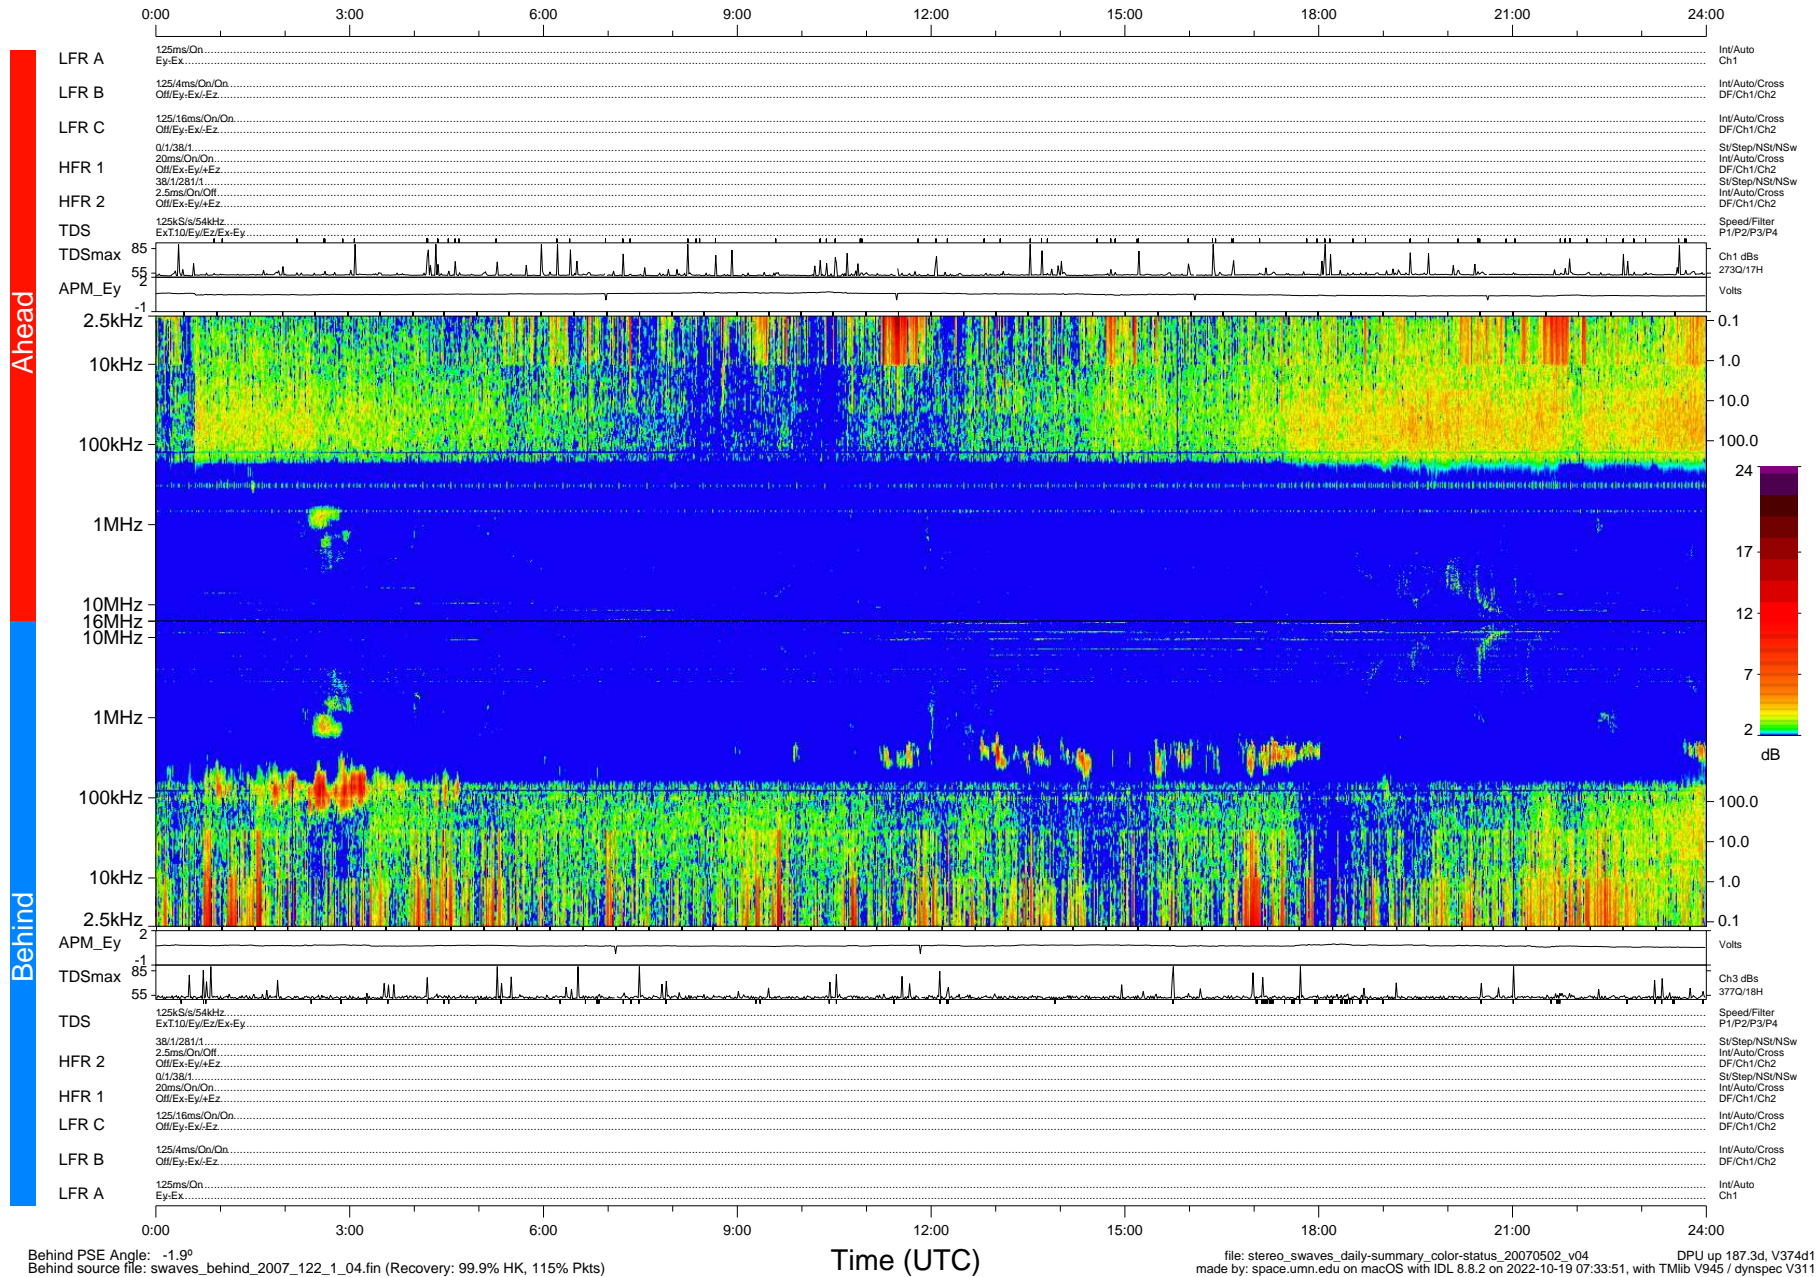

STEREO/WAVES Daily Summary - 02-May-2007 (DOY 122)

Ahead source file: swaves_ahead_2007_122_1_05.fin (Recovery: 99.7% HK, 99% Pkts)
Ahead PSE Angle: 4.3°

DPU up 177.2d, V374d1

Behind PSE Angle: -1.9°
Behind source file: swaves_behind_2007_122_1_04.fin (Recovery: 99.9% HK, 115% Pkts)