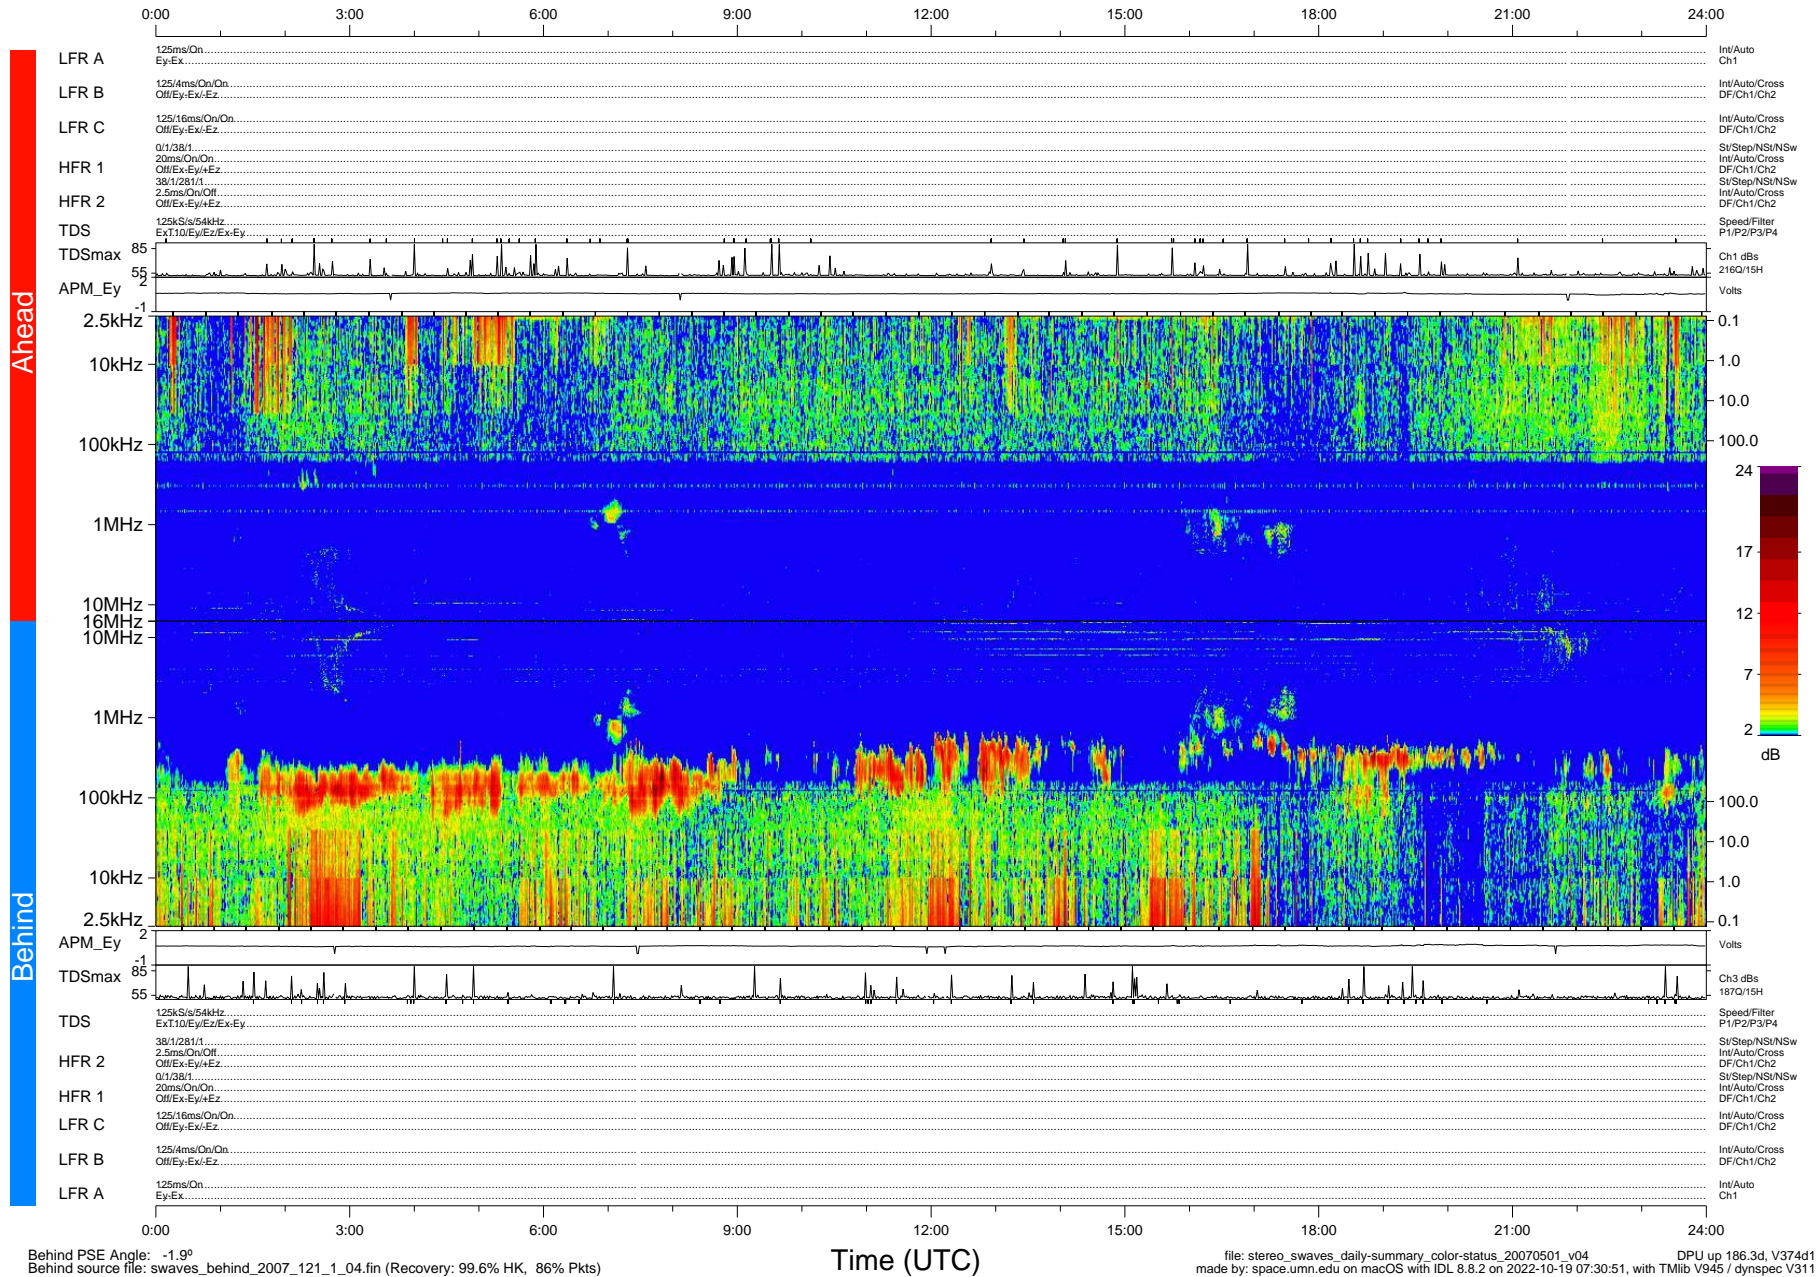

STEREO/WAVES Daily Summary - 01-May-2007 (DOY 121)

Ahead source file: swaves_ahead_2007_121_1_05.fin (Recovery: 99.7% HK, 91% Pkts)
Ahead PSE Angle: 4.2°

DPU up 176.2d, V374d1

Behind PSE Angle: -1.9°
Behind source file: swaves_behind_2007_121_1_04.fin (Recovery: 99.6% HK, 86% Pkts)